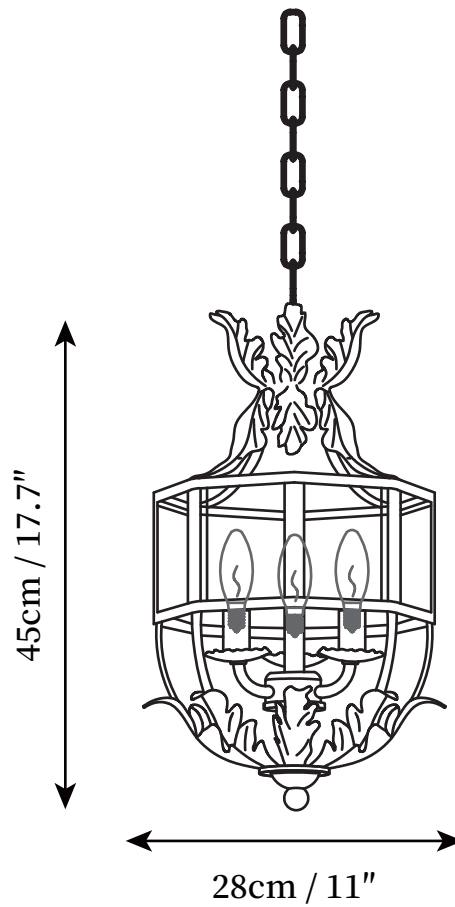

SPECIFICATION SHEET

SPECIFICATION DETAILS

*For custom options, consult factory for details

Fixture Dimensions	D 11" x H 17.7"
Light source	E14
Wattage	15W
Voltage	AC 110-240V
Color Temperature	Based on the purchase of light bulbs
CRI(Ra)	80CRI
Mounting	Ceiling
Driver Required	NO
Optional Color Temps	Buy bulbs as needed
LED Rated Life	Based on bulb life (we do not supply bulbs)
Dimming	Dimming is not supported
Finishes	Grey
Shade Details	Grey
Material	Metal
Hanging chain Length	Hanging chain 50cm / 19.7"
Hanging chain Type	Grey Hanging chain