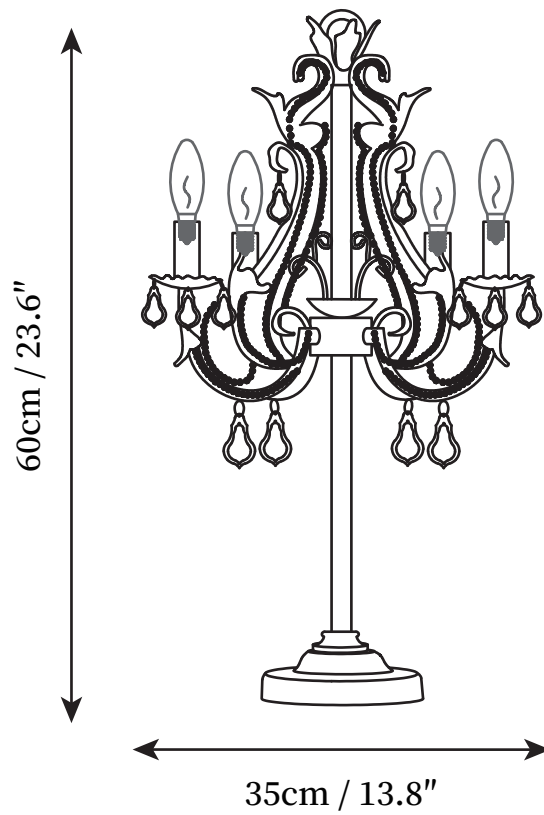

SPECIFICATION SHEET

SPECIFICATION DETAILS

*For custom options, consult factory for details

Fixture Dimensions	D 13.8" x H 23.6"
Light source	E14
Wattage	15W
Voltage	AC 110-240V
Color Temperature	Based on the purchase of light bulbs
CRI(Ra)	80CRI
Mounting	Table
Driver Required	NO
Optional Color Temps	Buy bulbs as needed
LED Rated Life	Based on bulb life (we do not supply bulbs)
Dimming	Dimming is not supported
Finishes	Old white
Shade Details	Old white
Material	Metal, Iron, Glass, Crystal
Wire Length	59"
Wire Type	Wire with switch plug