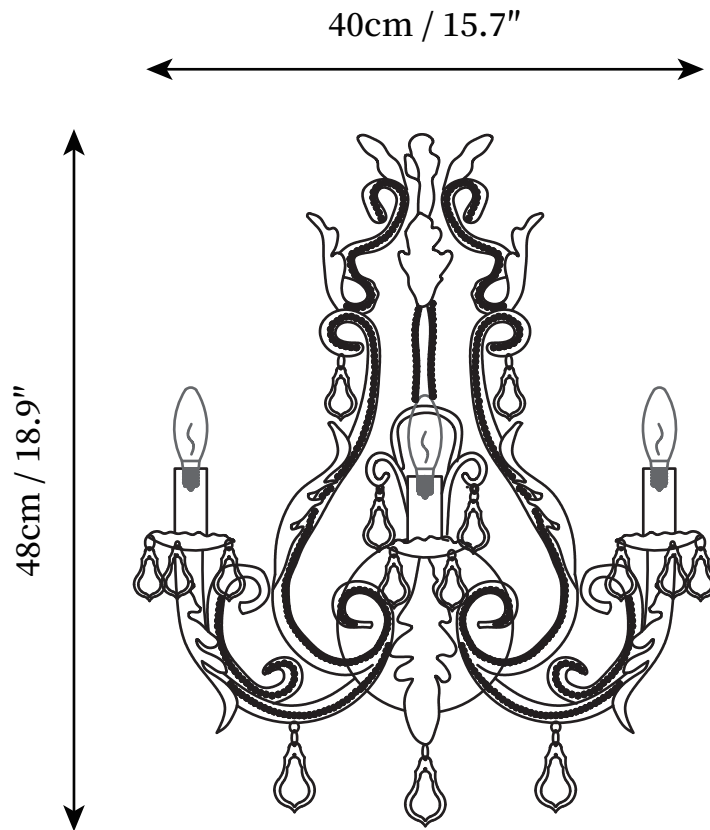

## SPECIFICATION DETAILS

\*For custom options, consult factory for details

<b>Fixture Dimensions</b>	D 15.7" x H 18.9"
<b>Light source</b>	E14
<b>Wattage</b>	15W
<b>Voltage</b>	AC 110-240V
<b>Color Temperature</b>	Based on the purchase of light bulbs
<b>CRI(Ra)</b>	80CRI
<b>Mounting</b>	Wall
<b>Driver Required</b>	No
<b>Optional Color Temps</b>	Buy bulbs as needed
<b>LED Rated Life</b>	Based on bulb life (we do not supply bulbs)
<b>Dimming</b>	Dimming is not supported
<b>Finishes</b>	Old white
<b>Shade Details</b>	Old white
<b>Material</b>	Metal, Iron, Crystal, Glass
<b>Wire Length</b>	No
<b>Wire Type</b>	No