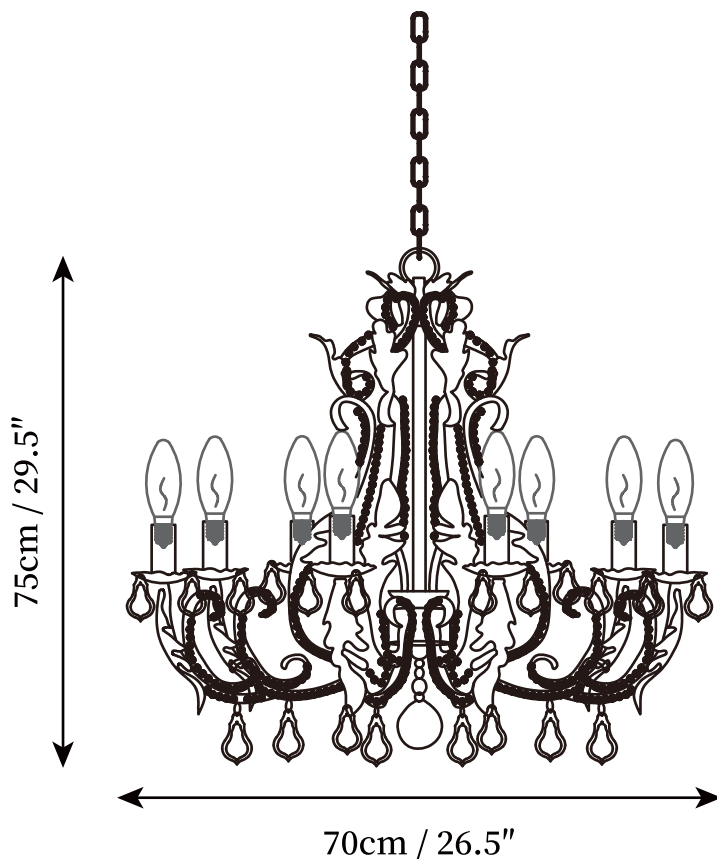

SPECIFICATION SHEET

SPECIFICATION DETAILS

*For custom options, consult factory for details

Fixture Dimensions	D 26.5" x H 29.5"
Light source	E14 (bulb not included)
Wattage	MAX 15W incandescent bulb or LED equivalent.
Voltage	AC 110-240V
Mounting	Hardwired.
Dimming	Compatible with dimmable bulbs (bulb not included)
Control method	Compatible with common wall switches (not included)
Finishes	Old white
Shade Details	Old white
Material	Metal, Crystal
Hanging Length	Chain lengths range between 19.7", the length can be specified according to needs