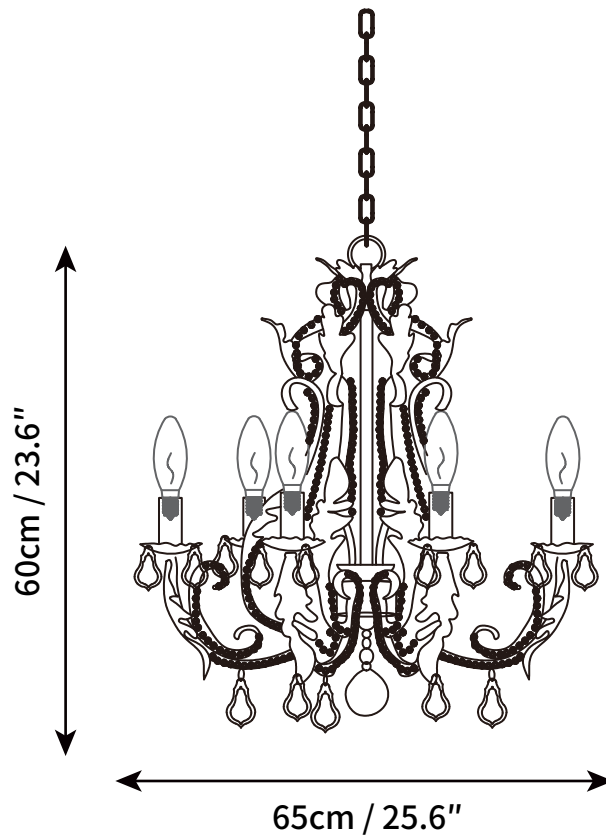

SPECIFICATION SHEET

SPECIFICATION DETAILS

*For custom options, consult factory for details

Fixture Dimensions	D 15.7" x H 19.7"
Light source	E14 (bulb not included)
Wattage	MAX 15W incandescent bulb or LED equivalent.
Voltage	AC 110-240V
Mounting	Hardwired.
Dimming	Compatible with dimmable bulbs (bulb not included)
Control method	Compatible with common wall switches(not included)
Finishes	Old white
Shade Details	Old white
Material	Metal, Crystal
Hanging Length	Chain lengths range between 19.7", the length can be specified according to needs

SPECIFICATION SHEET

SPECIFICATION DETAILS

*For custom options, consult factory for details

Fixture Dimensions	D 25.6" x H 23.6"
Light source	E14 (bulb not included)
Wattage	MAX 15W incandescent bulb or LED equivalent.
Voltage	AC 110-240V
Mounting	Hardwired.
Dimming	Compatible with dimmable bulbs (bulb not included)
Control method	Compatible with common wall switches (not included)
Finishes	Old white
Shade Details	Old white
Material	Metal, Crystal
Hanging Length	Chain lengths range between 19.7", the length can be specified according to needs

SPECIFICATION SHEET

SPECIFICATION DETAILS

*For custom options, consult factory for details

Fixture Dimensions	D 15.7" x H 19.7"
Light source	E14 (bulb not included)
Wattage	MAX 15W incandescent bulb or LED equivalent.
Voltage	AC 110-240V
Mounting	Hardwired.
Dimming	Compatible with dimmable bulbs (bulb not included)
Control method	Compatible with common wall switches (not included)
Finishes	Old white
Shade Details	Old white
Material	Metal, Crystal
Hanging Length	Chain lengths range between 19.7", the length can be specified according to needs