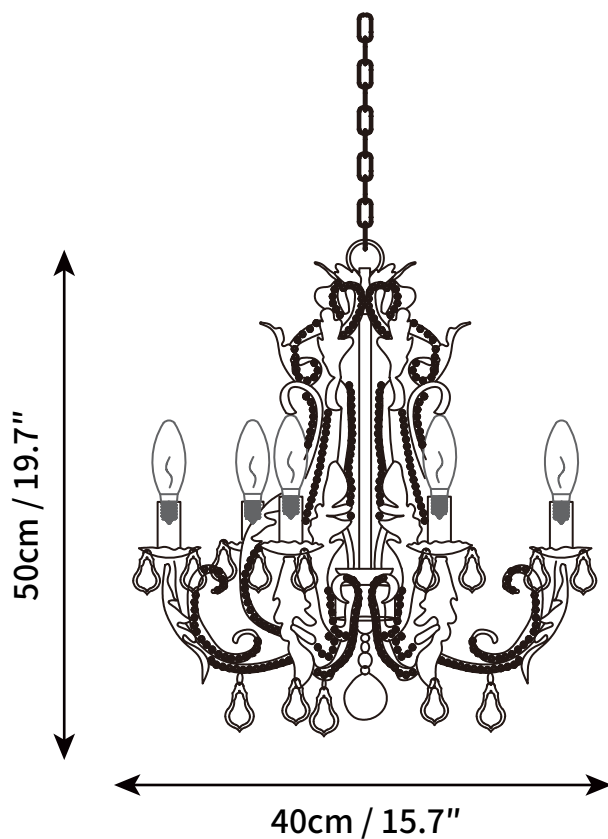

SPECIFICATION SHEET

SPECIFICATION DETAILS

*For custom options, consult factory for details

Fixture Dimensions	D 15.7" x H 19.7"
Light source	E14 (bulb not included)
Wattage	MAX 15W incandescent bulb or LED equivalent.
Voltage	AC 110-240V
Mounting	Hardwired.
Dimming	Compatible with dimmable bulbs (bulb not included)
Control method	Compatible with common wall switches(not included)
Finishes	Old white
Shade Details	Old white
Material	Metal, Crystal
Hanging Length	Chain lengths range between 19.7", the length can be specified according to needs

SPECIFICATION SHEET

SPECIFICATION DETAILS

*For custom options, consult factory for details

Fixture Dimensions	D 25.6" x H 23.6"
Light source	E14 (bulb not included)
Wattage	MAX 15W incandescent bulb or LED equivalent.
Voltage	AC 110-240V
Mounting	Hardwired.
Dimming	Compatible with dimmable bulbs (bulb not included)
Control method	Compatible with common wall switches (not included)
Finishes	Old white
Shade Details	Old white
Material	Metal, Crystal
Hanging Length	Chain lengths range between 19.7", the length can be specified according to needs

SPECIFICATION SHEET

SPECIFICATION DETAILS

*For custom options, consult factory for details

Fixture Dimensions	D 15.7" x H 19.7"
Light source	E14 (bulb not included)
Wattage	MAX 15W incandescent bulb or LED equivalent.
Voltage	AC 110-240V
Mounting	Hardwired.
Dimming	Compatible with dimmable bulbs (bulb not included)
Control method	Compatible with common wall switches (not included)
Finishes	Old white
Shade Details	Old white
Material	Metal, Crystal
Hanging Length	Chain lengths range between 19.7", the length can be specified according to needs