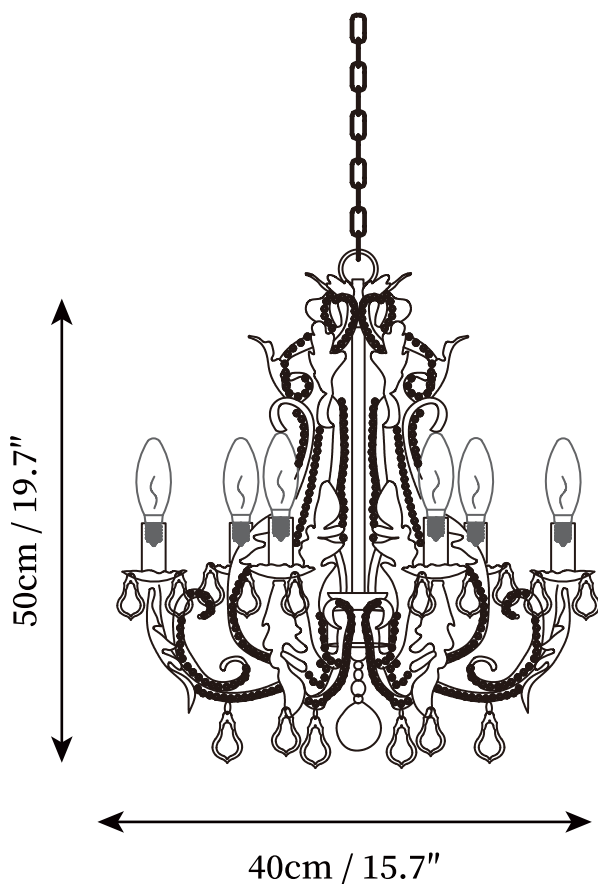

SPECIFICATION SHEET

SPECIFICATION DETAILS

*For custom options, consult factory for details

Fixture Dimensions	D 15.7" x H 19.7"
Light source	E14 (bulb not included)
Wattage	MAX 15W incandescent bulb or LED equivalent.
Voltage	AC 110-240V
Mounting	Hardwired.
Dimming	Compatible with dimmable bulbs (bulb not included)
Control method	Compatible with common wall switches(not included)
Finishes	Old white
Shade Details	Old white
Material	Metal, Crystal
Hanging Length	Chain lengths range between 19.7", the length can be specified according to needs

SPECIFICATION SHEET

SPECIFICATION DETAILS

*For custom options, consult factory for details

Fixture Dimensions	D 25.6" x H 23.6"
Light source	E14 (bulb not included)
Wattage	MAX 15W incandescent bulb or LED equivalent.
Voltage	AC 110-240V
Mounting	Hardwired.
Dimming	Compatible with dimmable bulbs (bulb not included)
Control method	Compatible with common wall switches (not included)
Finishes	Old white
Shade Details	Old white
Material	Metal, Crystal
Hanging Length	Chain lengths range between 19.7", the length can be specified according to needs

SPECIFICATION SHEET

SPECIFICATION DETAILS

*For custom options, consult factory for details

Fixture Dimensions	D 15.7" x H 19.7"
Light source	E14 (bulb not included)
Wattage	MAX 15W incandescent bulb or LED equivalent.
Voltage	AC 110-240V
Mounting	Hardwired.
Dimming	Compatible with dimmable bulbs (bulb not included)
Control method	Compatible with common wall switches (not included)
Finishes	Old white
Shade Details	Old white
Material	Metal, Crystal
Hanging Length	Chain lengths range between 19.7", the length can be specified according to needs