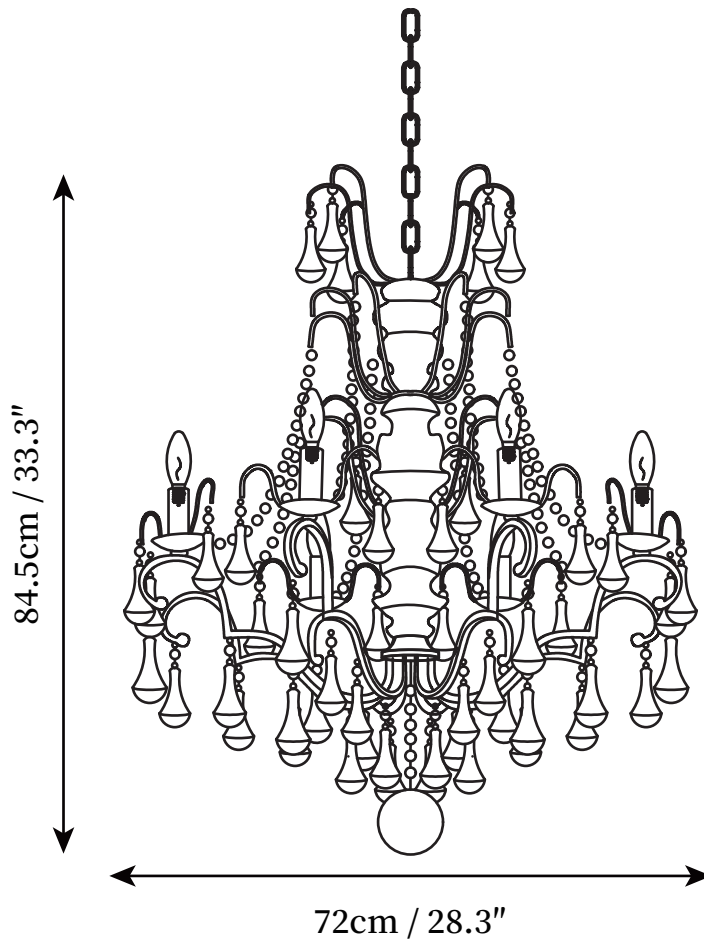

SPECIFICATION SHEET

SPECIFICATION DETAILS

*For custom options, consult factory for details

Fixture Dimensions	D 28.3" x H 33.3"
Light source	E14
Wattage	15W
Voltage	AC 110-240V
Color Temperature	Based on the purchase of light bulbs
CRI(Ra)	80CRI
Mounting	Ceiling
Driver Required	NO
Optional Color Temps	Buy bulbs as needed
LED Rated Life	Based on bulb life (we do not supply bulbs)
Dimming	Dimming is not supported
Finishes	Old white
Shade Details	Old white
Material	Metal, Wooden
Hanging chain Length	Hanging chain 50cm / 19.7"
Hanging chain Type	Brown Hanging chain