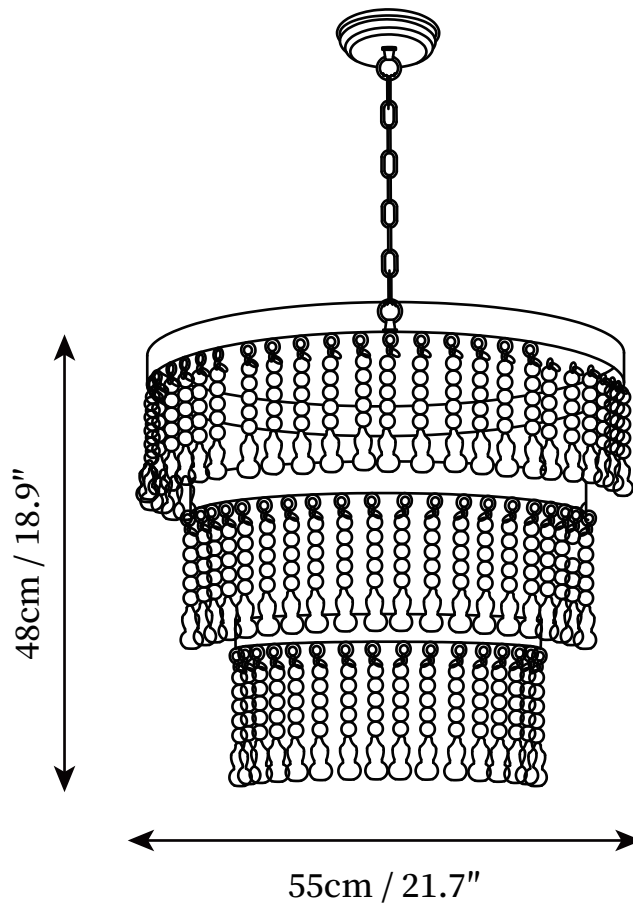

SPECIFICATION SHEET

SPECIFICATION DETAILS

*For custom options, consult factory for details

Fixture Dimensions	D 21.7" x H 18.9"
Light source	E14
Wattage	15W (single light)
Voltage	AC 110-240V
Color Temperature	Based on the purchase of light bulbs
CRI(Ra)	80CRI
Mounting	Ceiling
Driver Required	NO
Optional Color Temps	Buy bulbs as needed
LED Rated Life	Based on bulb life (we do not supply bulbs)
Dimming	Dimming is not supported
Finishes	Old white
Shade Details	Old white
Material	Metal, Wooden Beads
Hanging chain Length	Hanging chain 50cm / 19.7"
Hanging chain Type	Chrome / Hanging chain