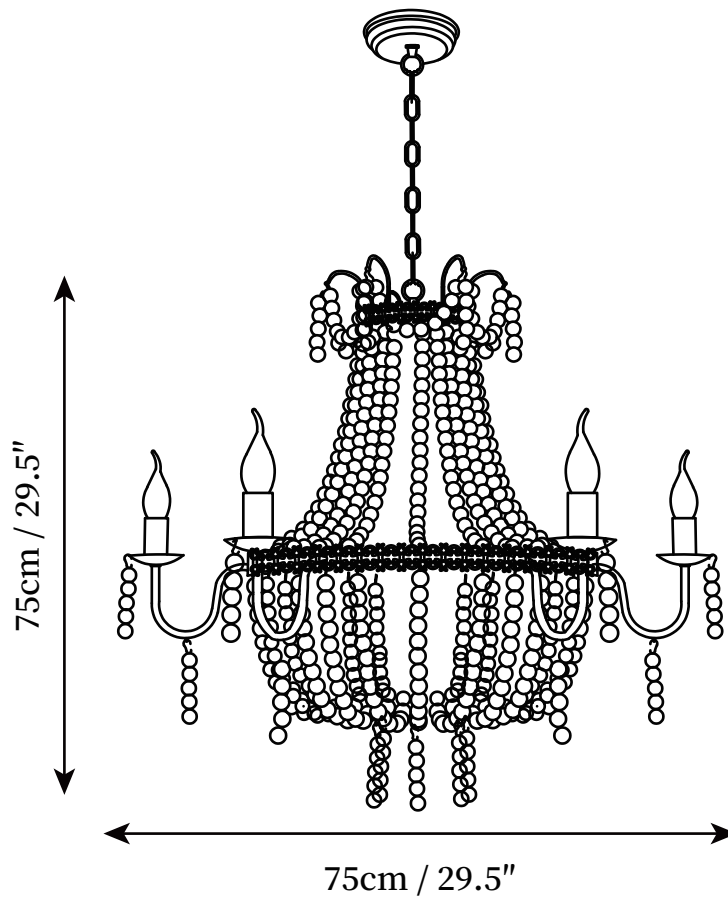

## SPECIFICATION DETAILS

\*For custom options, consult factory for details

<b>Fixture Dimensions</b>	D 29.5" x H 29.5"
<b>Light source</b>	E14
<b>Wattage</b>	15W (single light)
<b>Voltage</b>	AC 110-240V
<b>Color Temperature</b>	Based on the purchase of light bulbs
<b>CRI(Ra)</b>	80CRI
<b>Mounting</b>	Ceiling
<b>Driver Required</b>	NO
<b>Optional Color Temps</b>	Buy bulbs as needed
<b>LED Rated Life</b>	Based on bulb life (we do not supply bulbs)
<b>Dimming</b>	Dimming is not supported
<b>Finishes</b>	Wash white
<b>Shade Details</b>	Wash white
<b>Material</b>	Metal, Wooden Beads
<b>Hanging chain Length</b>	Hanging chain 50cm / 19.7"
<b>Hanging chain Type</b>	Wash white / Hanging chain