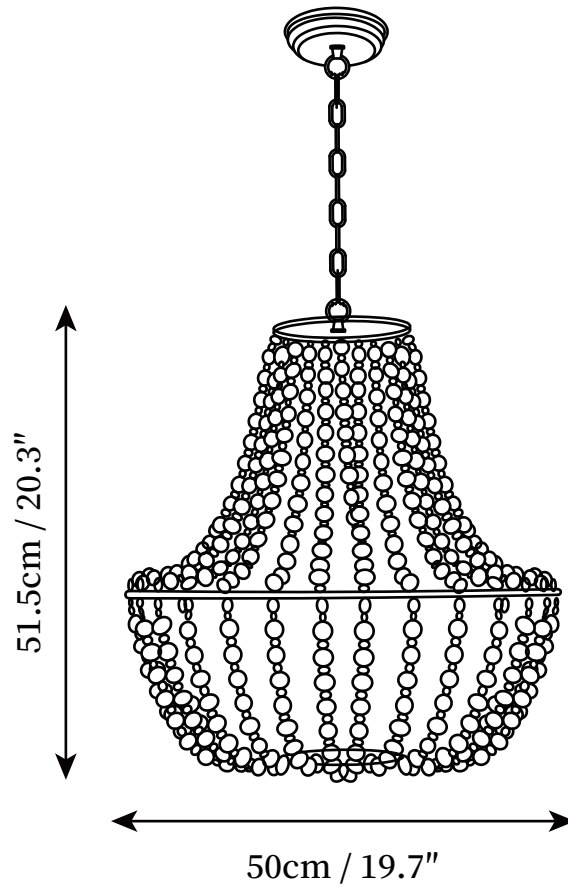

SPECIFICATION SHEET

SPECIFICATION DETAILS

*For custom options, consult factory for details

Fixture Dimensions	D 19.7" x H 20.3"
Light source	E14
Wattage	15W (single light)
Voltage	AC 110-240V
Color Temperature	Based on the purchase of light bulbs
CRI(Ra)	80CRI
Mounting	Ceiling
Driver Required	NO
Optional Color Temps	Buy bulbs as needed
LED Rated Life	Based on bulb life (we do not supply bulbs)
Dimming	Dimming is not supported
Finishes	Old white
Shade Details	Old white
Material	Metal, Wooden Beads
Hanging chain Length	Hanging chain 50cm / 19.7"
Hanging chain Type	Chrome / Hanging chain