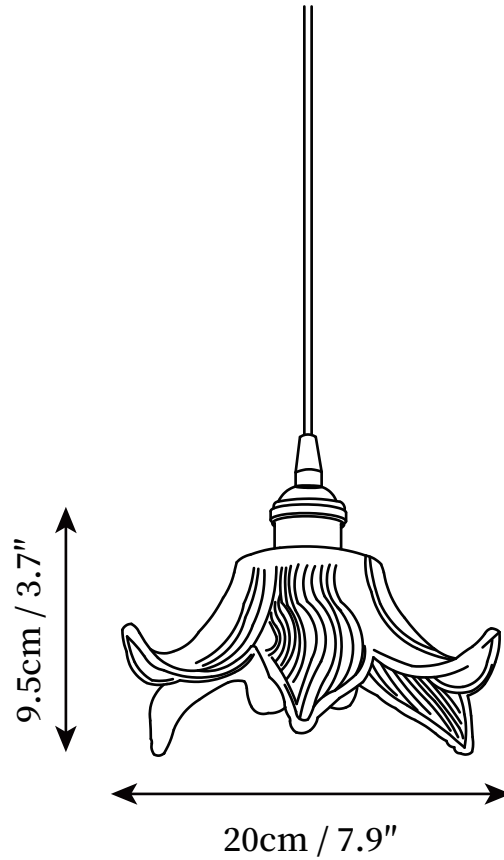

SPECIFICATION SHEET

SPECIFICATION DETAILS

*For custom options, consult factory for details

Fixture Dimensions	D 7.9" x H 3.7"
Light source	E26 or E27
Wattage	Max 40W
Voltage	AC 110-240V
Color Temperature	Based on the purchase of light bulbs
CRI(Ra)	80CRI
Mounting	Ceiling
Driver Required	NO
Optional Color Temps	Buy bulbs as needed
LED Rated Life	Based on bulb life (we do not supply bulbs)
Dimming	Dimming is not supported
Finishes	Clear
Shade Details	Clear
Material	Metal, Brass, Glass
Wire Length	59"
Wire Type	Brown Coaxial Wire