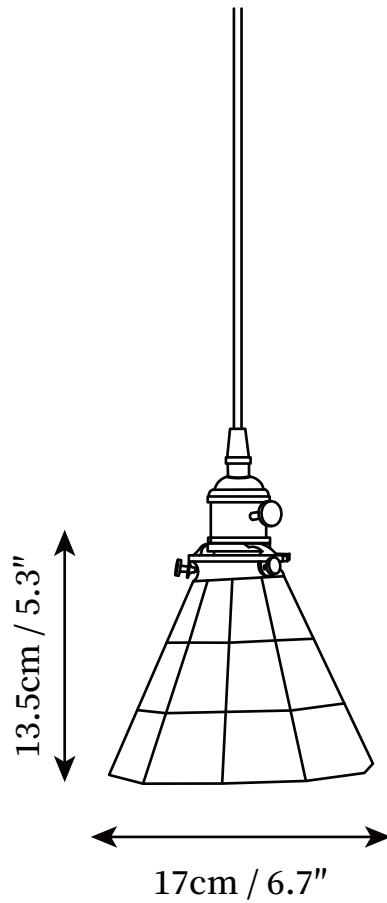

SPECIFICATION SHEET

SPECIFICATION DETAILS

*For custom options, consult factory for details

Fixture Dimensions	D 5.9" x H 6.3"
Light source	E26 or E27
Wattage	Max 40W
Voltage	AC 110-240V
Color Temperature	Based on the purchase of light bulbs
CRI(Ra)	80CRI
Mounting	Ceiling
Driver Required	NO
Optional Color Temps	Buy bulbs as needed
LED Rated Life	Based on bulb life (we do not supply bulbs)
Dimming	Dimming is not supported
Finishes	Green+Clear
Shade Details	Green+Clear
Material	Metal, Brass, Glass
Wire Length	59"
Wire Type	Brown Coaxial Wire

SPECIFICATION SHEET

SPECIFICATION DETAILS

*For custom options, consult factory for details

Fixture Dimensions	D 6.7" x H 5.3"
Light source	E26 or E27
Wattage	Max 40W
Voltage	AC 110-240V
Color Temperature	Based on the purchase of light bulbs
CRI(Ra)	80CRI
Mounting	Ceiling
Driver Required	NO
Optional Color Temps	Buy bulbs as needed
LED Rated Life	Based on bulb life (we do not supply bulbs)
Dimming	Dimming is not supported
Finishes	Orange+Clear
Shade Details	Orange+Clear
Material	Metal, Brass, Glass
Wire Length	59"
Wire Type	Brown Coaxial Wire