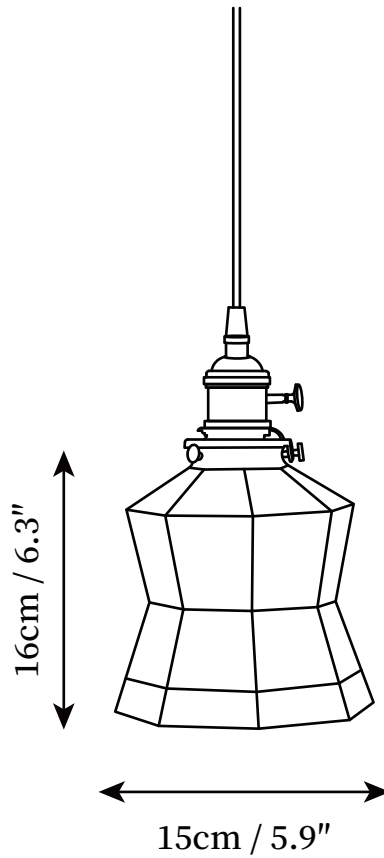

SPECIFICATION SHEET

SPECIFICATION DETAILS

*For custom options, consult factory for details

Fixture Dimensions	D 5.9" x H 6.3"
Light source	E26 or E27
Wattage	Max 40W
Voltage	AC 110-240V
Color Temperature	Based on the purchase of light bulbs
CRI(Ra)	80CRI
Mounting	Ceiling
Driver Required	NO
Optional Color Temps	Buy bulbs as needed
LED Rated Life	Based on bulb life (we do not supply bulbs)
Dimming	Dimming is not supported
Finishes	Green+Clear
Shade Details	Green+Clear
Material	Metal, Brass, Glass
Wire Length	59"
Wire Type	Brown Coaxial Wire

SPECIFICATION SHEET

SPECIFICATION DETAILS

*For custom options, consult factory for details

Fixture Dimensions	D 6.7" x H 5.3"
Light source	E26 or E27
Wattage	Max 40W
Voltage	AC 110-240V
Color Temperature	Based on the purchase of light bulbs
CRI(Ra)	80CRI
Mounting	Ceiling
Driver Required	NO
Optional Color Temps	Buy bulbs as needed
LED Rated Life	Based on bulb life (we do not supply bulbs)
Dimming	Dimming is not supported
Finishes	Orange+Clear
Shade Details	Orange+Clear
Material	Metal, Brass, Glass
Wire Length	59"
Wire Type	Brown Coaxial Wire