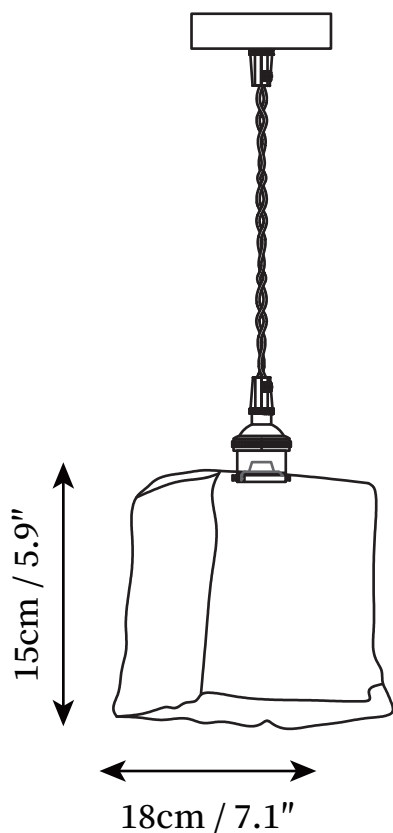

SPECIFICATION SHEET

SPECIFICATION DETAILS

*For custom options, consult factory for details

Fixture Dimensions	D 7.1" x H 5.9"
Light source	E26 or E27
Wattage	Max 40W
Voltage	AC 110-240V
Color Temperature	Based on the purchase of light bulbs
CRI(Ra)	80CRI
Mounting	Ceiling
Driver Required	NO
Optional Color Temps	Buy bulbs as needed
LED Rated Life	Based on bulb life (we do not supply bulbs)
Dimming	Dimming is not supported
Finishes	Brown
Shade Details	Brown
Material	Metal, Brass, Glass
Wire Length	59"
Wire Type	Brown Coaxial Wire

SPECIFICATION SHEET

SPECIFICATION DETAILS

*For custom options, consult factory for details

Fixture Dimensions	D 7.5" x H 3.5"
Light source	E26 or E27
Wattage	Max 40W
Voltage	AC 110-240V
Color Temperature	Based on the purchase of light bulbs
CRI(Ra)	80CRI
Mounting	Ceiling
Driver Required	NO
Optional Color Temps	Buy bulbs as needed
LED Rated Life	Based on bulb life (we do not supply bulbs)
Dimming	Dimming is not supported
Finishes	Brown
Shade Details	Brown
Material	Metal, Brass, Glass
Wire Length	59"
Wire Type	Brown Coaxial Wire

SPECIFICATION SHEET

SPECIFICATION DETAILS

*For custom options, consult factory for details

Fixture Dimensions	D 9.8" x H 4.3"
Light source	E26 or E27
Wattage	Max 40W
Voltage	AC 110-240V
Color Temperature	Based on the purchase of light bulbs
CRI(Ra)	80CRI
Mounting	Ceiling
Driver Required	NO
Optional Color Temps	Buy bulbs as needed
LED Rated Life	Based on bulb life (we do not supply bulbs)
Dimming	Dimming is not supported
Finishes	Brown
Shade Details	Brown
Material	Metal, Brass, Glass
Wire Length	59"
Wire Type	Brown Coaxial Wire