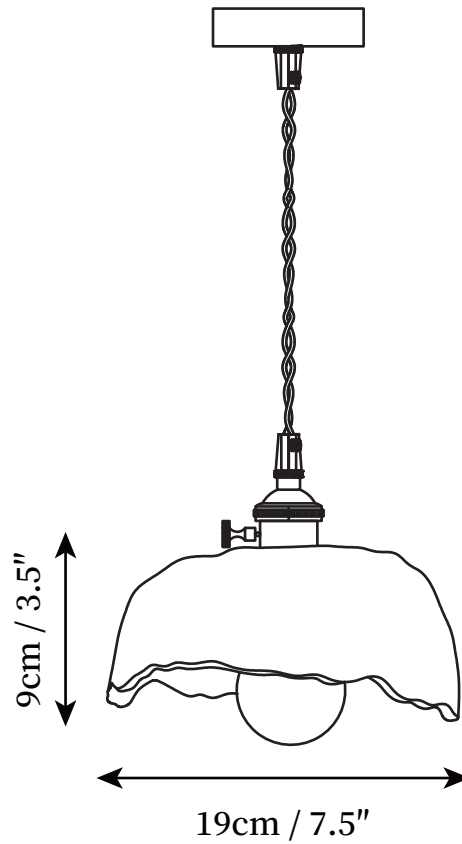

SPECIFICATION SHEET

SPECIFICATION DETAILS

*For custom options, consult factory for details

Fixture Dimensions	D 7.1" x H 5.9"
Light source	E26 or E27
Wattage	Max 40W
Voltage	AC 110-240V
Color Temperature	Based on the purchase of light bulbs
CRI(Ra)	80CRI
Mounting	Ceiling
Driver Required	NO
Optional Color Temps	Buy bulbs as needed
LED Rated Life	Based on bulb life (we do not supply bulbs)
Dimming	Dimming is not supported
Finishes	Brown
Shade Details	Brown
Material	Metal, Brass, Glass
Wire Length	59"
Wire Type	Brown Coaxial Wire

SPECIFICATION SHEET

SPECIFICATION DETAILS

*For custom options, consult factory for details

Fixture Dimensions	D 7.5" x H 3.5"
Light source	E26 or E27
Wattage	Max 40W
Voltage	AC 110-240V
Color Temperature	Based on the purchase of light bulbs
CRI(Ra)	80CRI
Mounting	Ceiling
Driver Required	NO
Optional Color Temps	Buy bulbs as needed
LED Rated Life	Based on bulb life (we do not supply bulbs)
Dimming	Dimming is not supported
Finishes	Brown
Shade Details	Brown
Material	Metal, Brass, Glass
Wire Length	59"
Wire Type	Brown Coaxial Wire

SPECIFICATION SHEET

SPECIFICATION DETAILS

*For custom options, consult factory for details

Fixture Dimensions	D 9.8" x H 4.3"
Light source	E26 or E27
Wattage	Max 40W
Voltage	AC 110-240V
Color Temperature	Based on the purchase of light bulbs
CRI(Ra)	80CRI
Mounting	Ceiling
Driver Required	NO
Optional Color Temps	Buy bulbs as needed
LED Rated Life	Based on bulb life (we do not supply bulbs)
Dimming	Dimming is not supported
Finishes	Brown
Shade Details	Brown
Material	Metal, Brass, Glass
Wire Length	59"
Wire Type	Brown Coaxial Wire