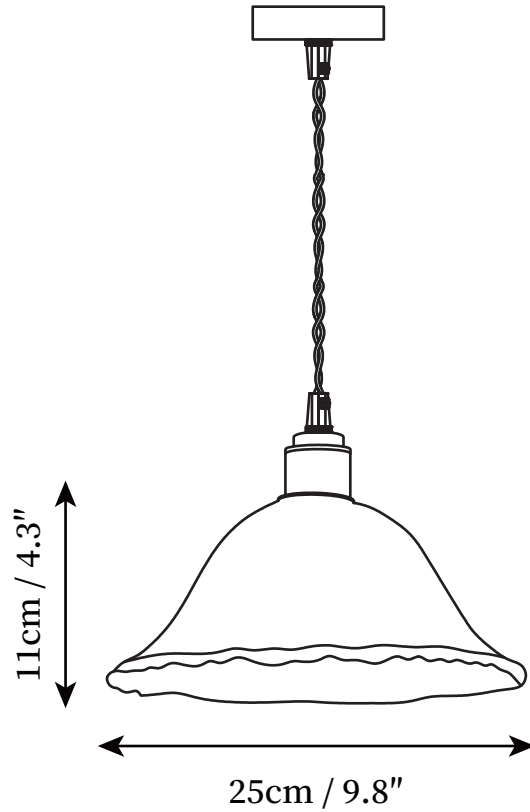

SPECIFICATION SHEET

SPECIFICATION DETAILS

*For custom options, consult factory for details

Fixture Dimensions	D 7.1" x H 5.9"
Light source	E26 or E27
Wattage	Max 40W
Voltage	AC 110-240V
Color Temperature	Based on the purchase of light bulbs
CRI(Ra)	80CRI
Mounting	Ceiling
Driver Required	NO
Optional Color Temps	Buy bulbs as needed
LED Rated Life	Based on bulb life (we do not supply bulbs)
Dimming	Dimming is not supported
Finishes	Brown
Shade Details	Brown
Material	Metal, Brass, Glass
Wire Length	59"
Wire Type	Brown Coaxial Wire

SPECIFICATION SHEET

SPECIFICATION DETAILS

*For custom options, consult factory for details

Fixture Dimensions	D 7.5" x H 3.5"
Light source	E26 or E27
Wattage	Max 40W
Voltage	AC 110-240V
Color Temperature	Based on the purchase of light bulbs
CRI(Ra)	80CRI
Mounting	Ceiling
Driver Required	NO
Optional Color Temps	Buy bulbs as needed
LED Rated Life	Based on bulb life (we do not supply bulbs)
Dimming	Dimming is not supported
Finishes	Brown
Shade Details	Brown
Material	Metal, Brass, Glass
Wire Length	59"
Wire Type	Brown Coaxial Wire

SPECIFICATION SHEET

SPECIFICATION DETAILS

*For custom options, consult factory for details

Fixture Dimensions	D 9.8" x H 4.3"
Light source	E26 or E27
Wattage	Max 40W
Voltage	AC 110-240V
Color Temperature	Based on the purchase of light bulbs
CRI(Ra)	80CRI
Mounting	Ceiling
Driver Required	NO
Optional Color Temps	Buy bulbs as needed
LED Rated Life	Based on bulb life (we do not supply bulbs)
Dimming	Dimming is not supported
Finishes	Brown
Shade Details	Brown
Material	Metal, Brass, Glass
Wire Length	59"
Wire Type	Brown Coaxial Wire