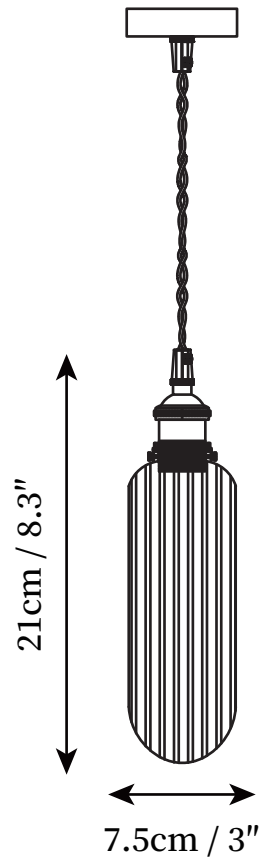

SPECIFICATION SHEET

SPECIFICATION DETAILS

*For custom options, consult factory for details

Fixture Dimensions	D 3" x H 8.3"
Light source	E26 or E27
Wattage	Max 40W
Voltage	AC 110-240V
Color Temperature	Based on the purchase of light bulbs
CRI(Ra)	80CRI
Mounting	Ceiling
Driver Required	NO
Optional Color Temps	Buy bulbs as needed
LED Rated Life	Based on bulb life (we do not supply bulbs)
Dimming	Dimming is not supported
Finishes	White
Shade Details	White
Material	Brass, Ceramic, Metal
Wire Length	59"
Wire Type	Brown Coaxial Wire