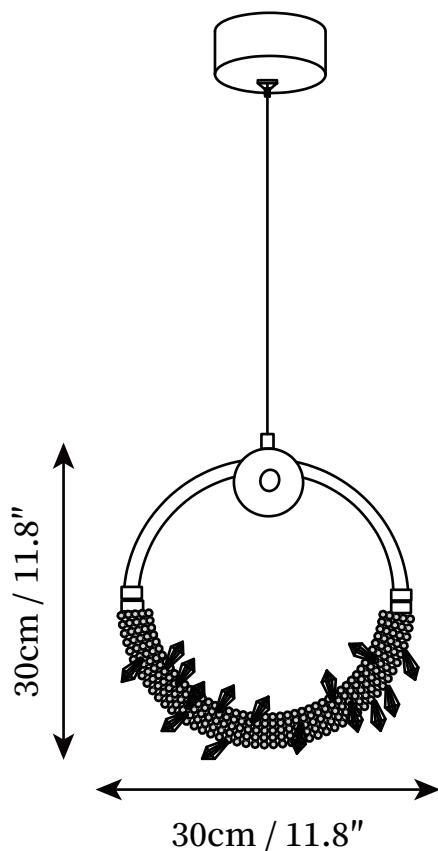

SPECIFICATION SHEET

SPECIFICATION DETAILS

*For custom options, consult factory for details

| | |
|-----------------------------|--|
| Fixture Dimensions | D 11.8" x H 11.8" |
| Light source | Integrated LED |
| Wattage | 25W |
| Voltage | AC 110-240V |
| Color Temperature | 3000k |
| CRI(Ra) | 80CRI |
| Mounting | Ceiling |
| Driver Required | Yes |
| Optional Color Temps | Warm Light (3000K), Neutral Light (4500K), Cool Light (6000K). |
| LED Rated Life | 30000hours |
| Dimming | Dimming is not supported |
| Finishes | Copper plated |
| Shade Details | Clear |
| Material | Iron, Metal, Aluminum, Crystal |
| Wire Length | 59" |
| Wire Type | Brown Coaxial Wire |