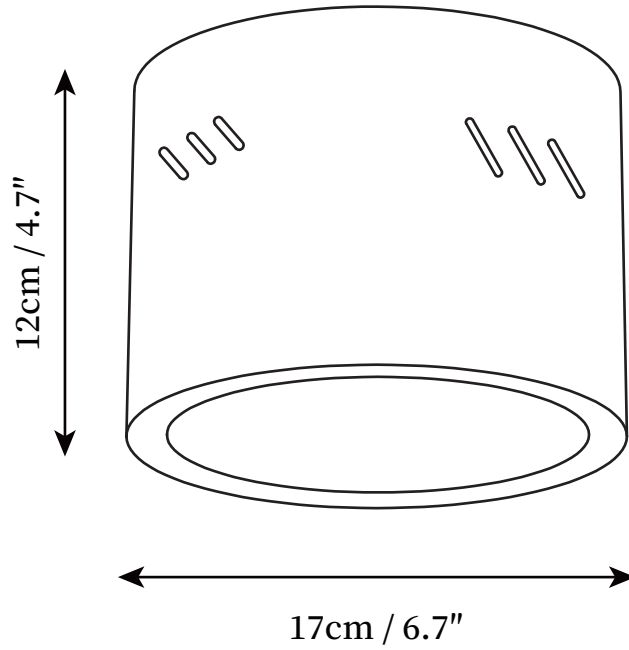

SPECIFICATION SHEET

SPECIFICATION DETAILS

*For custom options, consult factory for details

Fixture Dimmensions	D 5.2" x H 4.7"
Light source	Integrated LED
Wattage	10W
Voltage	AC 110-240V
Color Temperature	3000K
CRI(Ra)	80CRI
Mounting	Ceiling
Driver Required	Yes
Optional Color Temps	Warm Light (3000K), Neutral Light (4500K), Cool Light (6000K)
LED Rated Life	30000hours
Dimming	Dimming is not supported
Finishes	White, Black
Shade Details	White, Black
Material	Aluminum
Wire Length	NO
Wire Type	NO

SPECIFICATION SHEET

SPECIFICATION DETAILS

*For custom options, consult factory for details

Fixture Dimensions	D 6.7" x H 4.7"
Light source	Integrated LED
Wattage	15W
Voltage	AC 110-240V
Color Temperature	3000K
CRI(Ra)	80CRI
Mounting	Ceiling
Driver Required	Yes
Optional Color Temps	Warm Light (3000K), Neutral Light (4500K), Cool Light (6000K)
LED Rated Life	30000hours
Dimming	Dimming is not supported
Finishes	White, Black
Shade Details	White, Black
Material	Aluminum
Wire Length	NO
Wire Type	NO

SPECIFICATION SHEET

SPECIFICATION DETAILS

*For custom options, consult factory for details

Fixture Dimensions	D 7.6" x H 4.7"
Light source	Integrated LED
Wattage	12W
Voltage	AC 110-240V
Color Temperature	3000K
CRI(Ra)	80CRI
Mounting	Ceiling
Driver Required	Yes
Optional Color Temps	Warm Light (3000K), Neutral Light (4500K), Cool Light (6000K)
LED Rated Life	30000hours
Dimming	Dimming is not supported
Finishes	White, Black
Shade Details	White, Black
Material	Aluminum
Wire Length	NO
Wire Type	NO