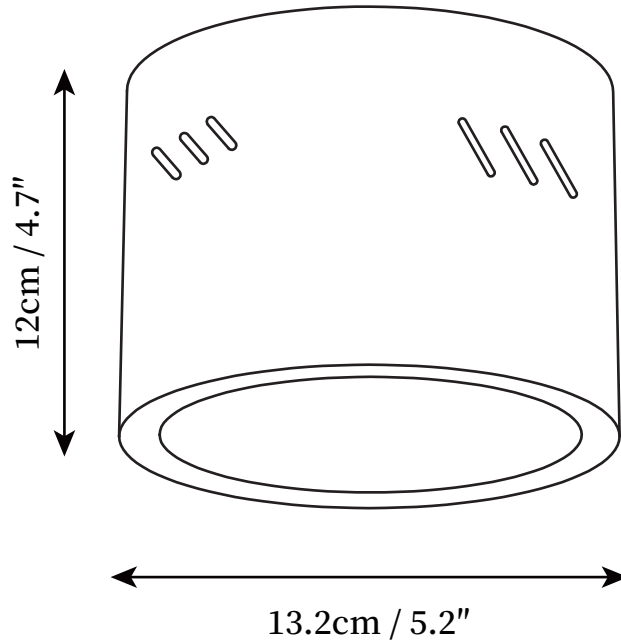

SPECIFICATION SHEET

SPECIFICATION DETAILS

*For custom options, consult factory for details

Fixture Dimmensions	D 5.2" x H 4.7"
Light source	Integrated LED
Wattage	10W
Voltage	AC 110-240V
Color Temperature	3000K
CRI(Ra)	80CRI
Mounting	Ceiling
Driver Required	Yes
Optional Color Temps	Warm Light (3000K), Neutral Light (4500K), Cool Light (6000K)
LED Rated Life	30000hours
Dimming	Dimming is not supported
Finishes	White, Black
Shade Details	White, Black
Material	Aluminum
Wire Length	NO
Wire Type	NO

SPECIFICATION SHEET

SPECIFICATION DETAILS

*For custom options, consult factory for details

Fixture Dimensions	D 6.7" x H 4.7"
Light source	Integrated LED
Wattage	15W
Voltage	AC 110-240V
Color Temperature	3000K
CRI(Ra)	80CRI
Mounting	Ceiling
Driver Required	Yes
Optional Color Temps	Warm Light (3000K), Neutral Light (4500K), Cool Light (6000K)
LED Rated Life	30000hours
Dimming	Dimming is not supported
Finishes	White, Black
Shade Details	White, Black
Material	Aluminum
Wire Length	NO
Wire Type	NO

SPECIFICATION SHEET

SPECIFICATION DETAILS

*For custom options, consult factory for details

Fixture Dimensions	D 7.6" x H 4.7"
Light source	Integrated LED
Wattage	12W
Voltage	AC 110-240V
Color Temperature	3000K
CRI(Ra)	80CRI
Mounting	Ceiling
Driver Required	Yes
Optional Color Temps	Warm Light (3000K), Neutral Light (4500K), Cool Light (6000K)
LED Rated Life	30000hours
Dimming	Dimming is not supported
Finishes	White, Black
Shade Details	White, Black
Material	Aluminum
Wire Length	NO
Wire Type	NO