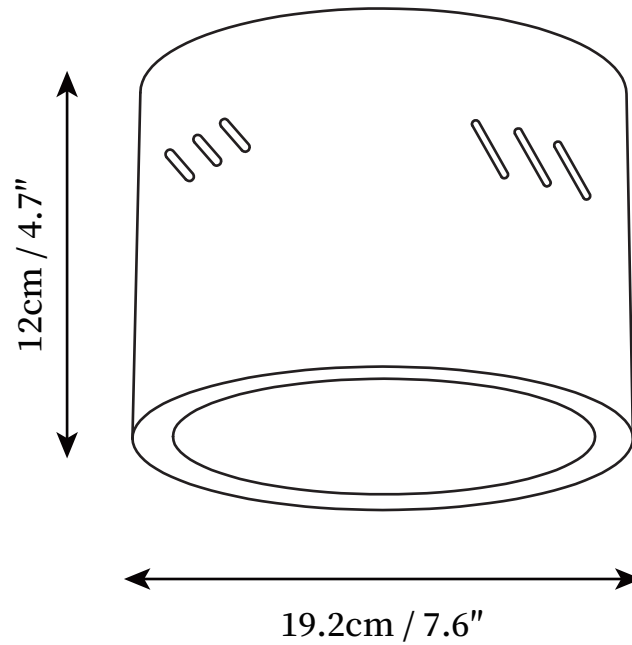

SPECIFICATION SHEET

SPECIFICATION DETAILS

*For custom options, consult factory for details

Fixture Dimmensions	D 5.2" x H 4.7"
Light source	Integrated LED
Wattage	10W
Voltage	AC 110-240V
Color Temperature	3000K
CRI(Ra)	80CRI
Mounting	Ceiling
Driver Required	Yes
Optional Color Temps	Warm Light (3000K), Neutral Light (4500K), Cool Light (6000K)
LED Rated Life	30000hours
Dimming	Dimming is not supported
Finishes	White, Black
Shade Details	White, Black
Material	Aluminum
Wire Length	NO
Wire Type	NO

SPECIFICATION SHEET

SPECIFICATION DETAILS

*For custom options, consult factory for details

Fixture Dimensions	D 6.7" x H 4.7"
Light source	Integrated LED
Wattage	15W
Voltage	AC 110-240V
Color Temperature	3000K
CRI(Ra)	80CRI
Mounting	Ceiling
Driver Required	Yes
Optional Color Temps	Warm Light (3000K), Neutral Light (4500K), Cool Light (6000K)
LED Rated Life	30000hours
Dimming	Dimming is not supported
Finishes	White, Black
Shade Details	White, Black
Material	Aluminum
Wire Length	NO
Wire Type	NO

SPECIFICATION SHEET

SPECIFICATION DETAILS

*For custom options, consult factory for details

Fixture Dimensions	D 7.6" x H 4.7"
Light source	Integrated LED
Wattage	12W
Voltage	AC 110-240V
Color Temperature	3000K
CRI(Ra)	80CRI
Mounting	Ceiling
Driver Required	Yes
Optional Color Temps	Warm Light (3000K), Neutral Light (4500K), Cool Light (6000K)
LED Rated Life	30000hours
Dimming	Dimming is not supported
Finishes	White, Black
Shade Details	White, Black
Material	Aluminum
Wire Length	NO
Wire Type	NO