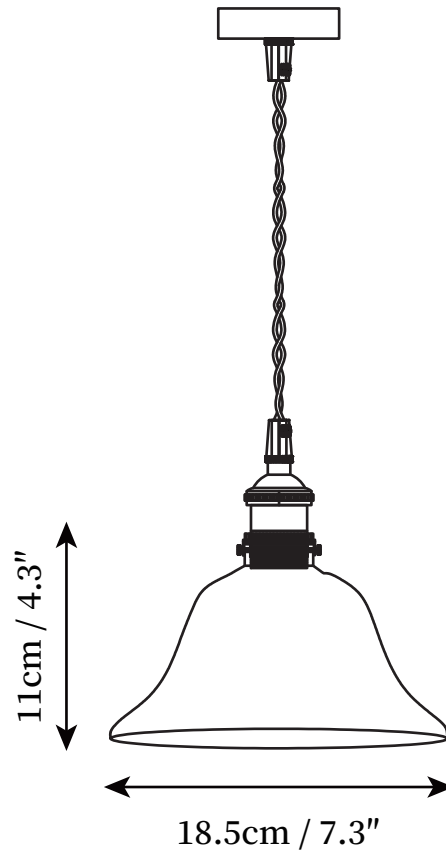

## SPECIFICATION DETAILS

\*For custom options, consult factory for details

<b>Fixture Dimensions</b>	D 7.3" x H 4.3"
<b>Light source</b>	E26 or E27
<b>Wattage</b>	Max 40W
<b>Voltage</b>	AC 110-240V
<b>Color Temperature</b>	Based on the purchase of light bulbs
<b>CRI(Ra)</b>	80CRI
<b>Mounting</b>	Ceiling
<b>Driver Required</b>	NO
<b>Optional Color Temps</b>	Buy bulbs as needed
<b>LED Rated Life</b>	Based on bulb life (we do not supply bulbs)
<b>Dimming</b>	Dimming is not supported
<b>Finishes</b>	Green
<b>Shade Details</b>	Green
<b>Material</b>	Metal, Brass, Glass
<b>Wire Length</b>	59"
<b>Wire Type</b>	Brown Coaxial Wire