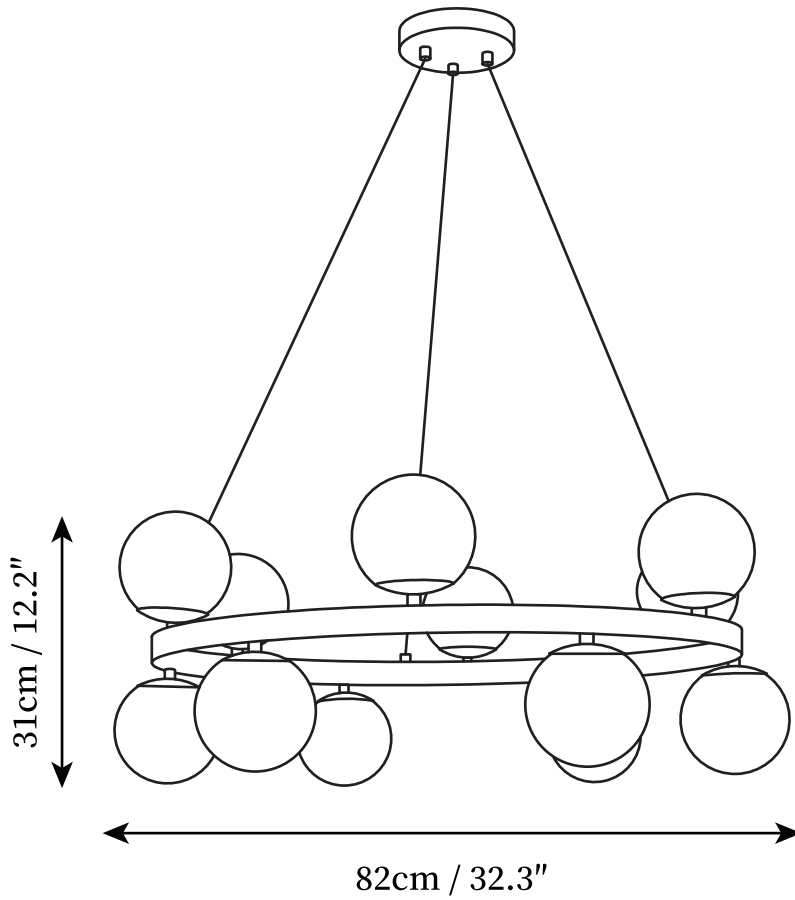

SPECIFICATION SHEET

SPECIFICATION DETAILS

*For custom options, consult factory for details

Fixture Dimensions	D 32.3" x H 12.2"
Light source	G4
Wattage	~3W (single light)
Voltage	AC 110-240V
Color Temperature	Based on the purchase of light bulbs
CRI(Ra)	80CRI
Mounting	Ceiling
Driver Required	NO
Optional Color Temps	Buy bulbs as needed
LED Rated Life	Based on bulb life (we do not supply bulbs)
Dimming	Dimming is not supported
Finishes	Brass
Shade Details	White
Material	Glass, Metal, Brass
Wire Length	59"
Wire Type	White Coaxial Wire