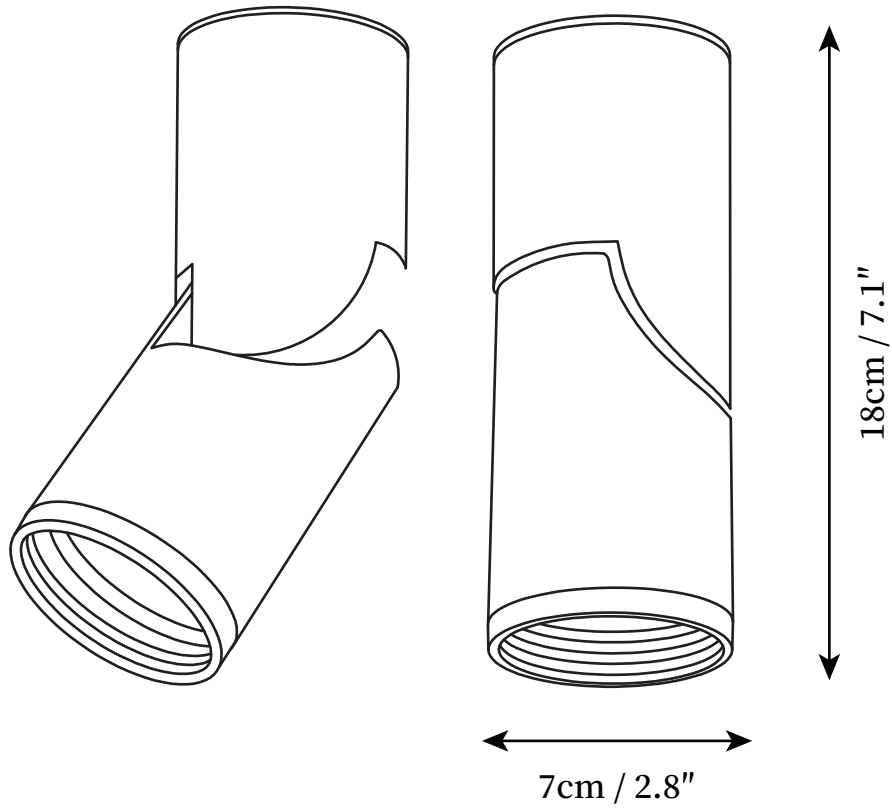

SPECIFICATION SHEET

SPECIFICATION DETAILS

*For custom options, consult factory for details

Fixture Dimensions	D 2.8" x H 7.1"
Light source	Integrated LED
Wattage	15W
Voltage	AC 110-240V
Color Temperature	3000K
CRI(Ra)	80CRI
Mounting	Ceiling
Driver Required	Yes
Optional Color Temps	Warm Light (3000K), Neutral Light (4500K), Cool Light (6000K)
LED Rated Life	30000hours
Dimming	Dimming is not supported
Finishes	White, Black
Shade Details	White, Black
Material	Aluminum
Wire Length	NO
Wire Type	NO