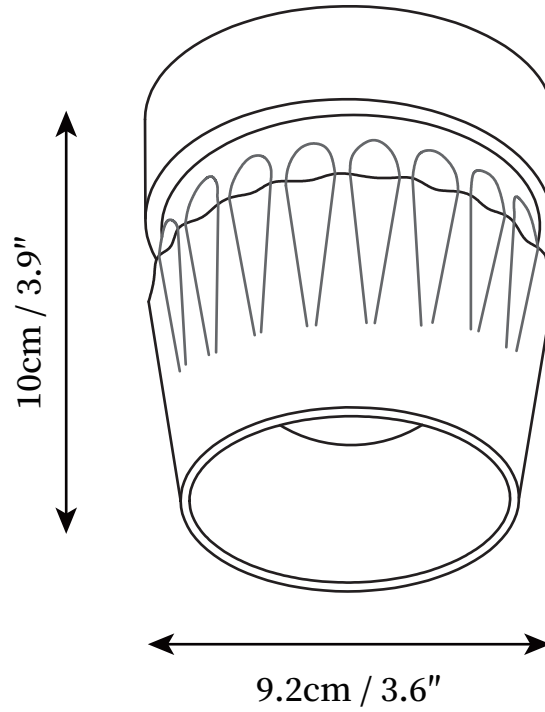

## SPECIFICATION DETAILS

\*For custom options, consult factory for details

<b>Fixture Dimensions</b>	D 3.6" x H 3.9"
<b>Light source</b>	Integrated LED
<b>Wattage</b>	18W
<b>Voltage</b>	AC 110-240V
<b>Color Temperature</b>	3000K
<b>CRI(Ra)</b>	80CRI
<b>Mounting</b>	Ceiling
<b>Driver Required</b>	Yes
<b>Optional Color Temps</b>	Warm Light (3000K), Neutral Light (4500K), Cool Light (6000K)
<b>LED Rated Life</b>	30000hours
<b>Dimming</b>	Dimming is not supported
<b>Finishes</b>	White
<b>Shade Details</b>	White
<b>Material</b>	Aluminum
<b>Wire Length</b>	NO
<b>Wire Type</b>	NO