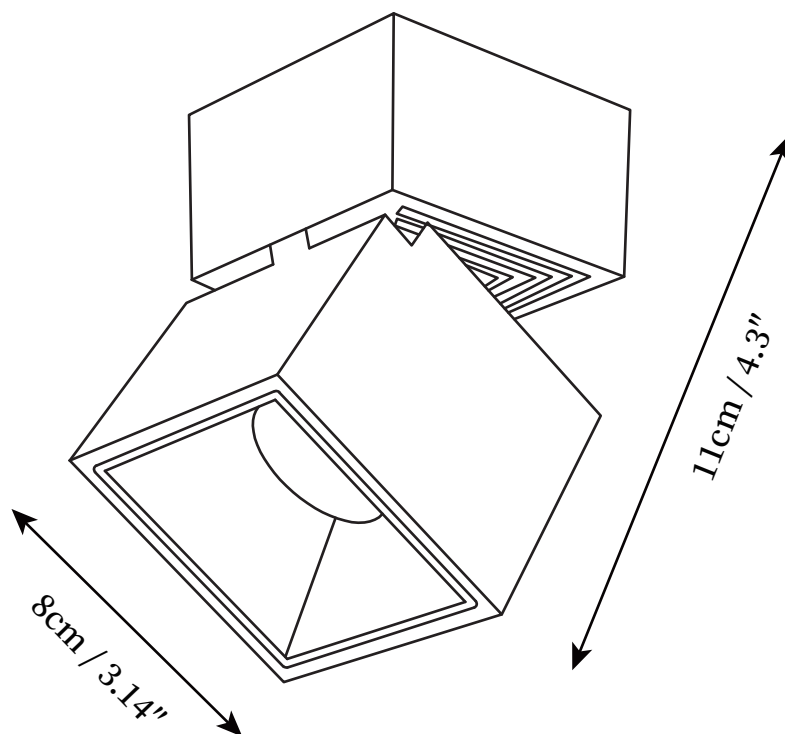

SPECIFICATION SHEET

SPECIFICATION DETAILS

*For custom options, consult factory for details

Fixture Dimensions	D 3.1" x H 4.3"
Light source	Integrated LED
Wattage	12W
Voltage	AC 110-240V
Color Temperature	3000K
CRI(Ra)	80CRI
Mounting	Ceiling
Driver Required	Yes
Optional Color Temps	Warm Light (3000K), Neutral Light (4500K), Cool Light (6000K)
LED Rated Life	30000hours
Dimming	Dimming is not supported
Finishes	White
Shade Details	White, Black
Material	Metal, Iron, Aluminum
Wire Length	NO
Wire Type	NO

SPECIFICATION SHEET

SPECIFICATION DETAILS

*For custom options, consult factory for details

Fixture Dimensions	D 3.14" x H 4.3"
Light source	Integrated LED
Wattage	12W
Voltage	AC 110-240V
Color Temperature	3000K
CRI(Ra)	80CRI
Mounting	Ceiling
Driver Required	Yes
Optional Color Temps	Warm Light (3000K), Neutral Light (4500K), Cool Light (6000K)
LED Rated Life	30000hours
Dimming	Dimming is not supported
Finishes	White, Black
Shade Details	White, Black
Material	Metal, Iron, Aluminum
Wire Length	NO
Wire Type	NO
