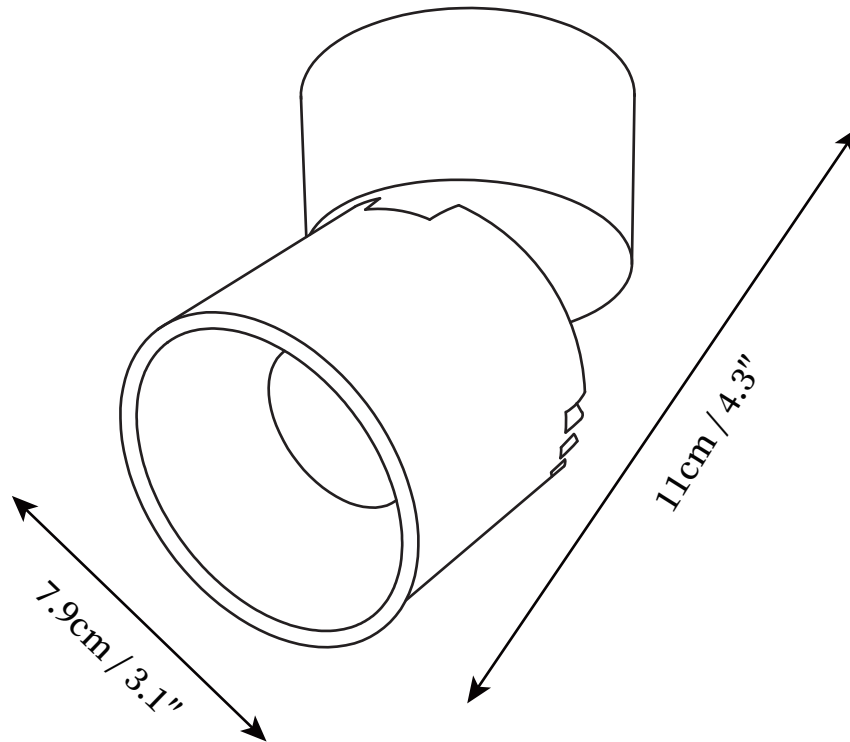

SPECIFICATION SHEET

SPECIFICATION DETAILS

*For custom options, consult factory for details

Fixture Dimensions	D 3.1" x H 4.3"
Light source	Integrated LED
Wattage	12W
Voltage	AC 110-240V
Color Temperature	3000K
CRI(Ra)	80CRI
Mounting	Ceiling
Driver Required	Yes
Optional Color Temps	Warm Light (3000K), Neutral Light (4500K), Cool Light (6000K)
LED Rated Life	30000hours
Dimming	Dimming is not supported
Finishes	White
Shade Details	White, Black
Material	Metal, Iron, Aluminum
Wire Length	NO
Wire Type	NO

SPECIFICATION SHEET

SPECIFICATION DETAILS

*For custom options, consult factory for details

Fixture Dimensions	D 3.14" x H 4.3"
Light source	Integrated LED
Wattage	12W
Voltage	AC 110-240V
Color Temperature	3000K
CRI(Ra)	80CRI
Mounting	Ceiling
Driver Required	Yes
Optional Color Temps	Warm Light (3000K), Neutral Light (4500K), Cool Light (6000K)
LED Rated Life	30000hours
Dimming	Dimming is not supported
Finishes	White, Black
Shade Details	White, Black
Material	Metal, Iron, Aluminum
Wire Length	NO
Wire Type	NO
