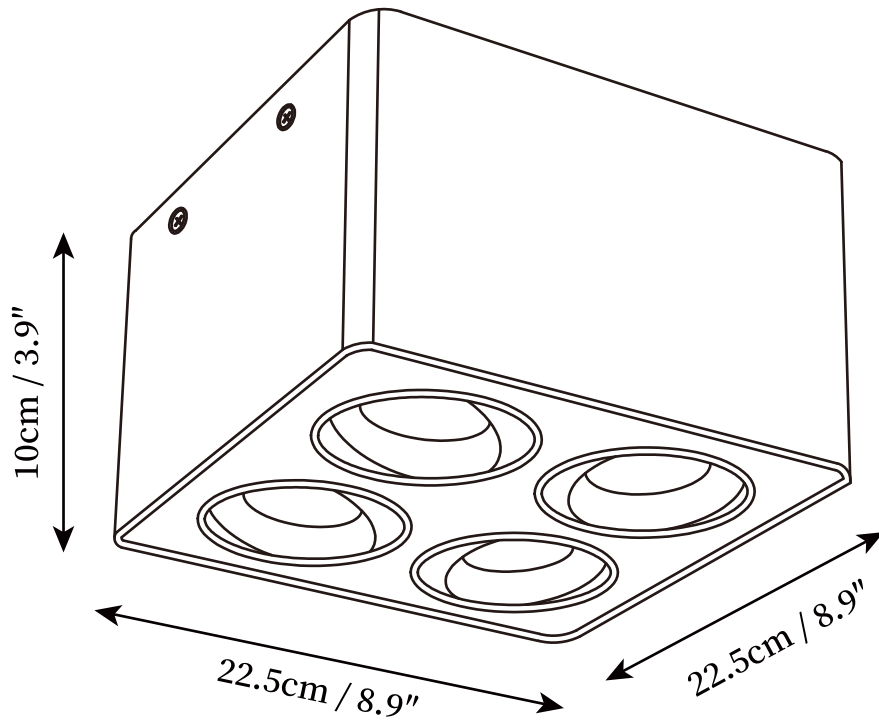

SPECIFICATION SHEET

SPECIFICATION DETAILS

*For custom options, consult factory for details

Fixture Dimensions	L 8.1" x W 4.1" x H 3.9"
Light source	Integrated LED
Wattage	~24W
Voltage	AC 110-240V
Dimming	Not supported
CRI(Ra)	90+CRI
Mounting	Hardwired.
LED Rated Life	30000 hours
Color Temperature	Warm Light (3000K), Neutral Light (4000K), Cool Light (6000K)
Control method	Compatible with common wall switches (not included)
Finishes	White, Black.
Shade Details	White, Black.
Material	Iron, Steel, Aluminum.

SPECIFICATION SHEET

SPECIFICATION DETAILS

*For custom options, consult factory for details

Fixture Dimensions	L 11.4" x W 4.1" x H 3.9"
Light source	Integrated LED
Wattage	~30W
Voltage	AC 110-240V
Dimming	Not supported
CRI(Ra)	90+CRI
Mounting	Hardwired.
LED Rated Life	30000 hours
Color Temperature	Warm Light (3000K), Neutral Light (4000K), Cool Light (6000K)
Control method	Compatible with common wall switches (not included)
Finishes	White, Black.
Shade Details	White, Black.
Material	Iron, Steel, Aluminum.

SPECIFICATION SHEET

SPECIFICATION DETAILS

*For custom options, consult factory for details

Fixture Dimensions	L 8.9" x W 8.9" x H 3.9"
Light source	Integrated LED
Wattage	~48W
Voltage	AC 110-240V
Dimming	Not supported
CRI(Ra)	90+CRI
Mounting	Hardwired.
LED Rated Life	30000 hours
Color Temperature	Warm Light (3000K), Neutral Light (4000K), Cool Light (6000K)
Control method	Compatible with common wall switches(not included)
Finishes	White, Black.
Shade Details	White, Black.
Material	Iron, Steel, Aluminum.