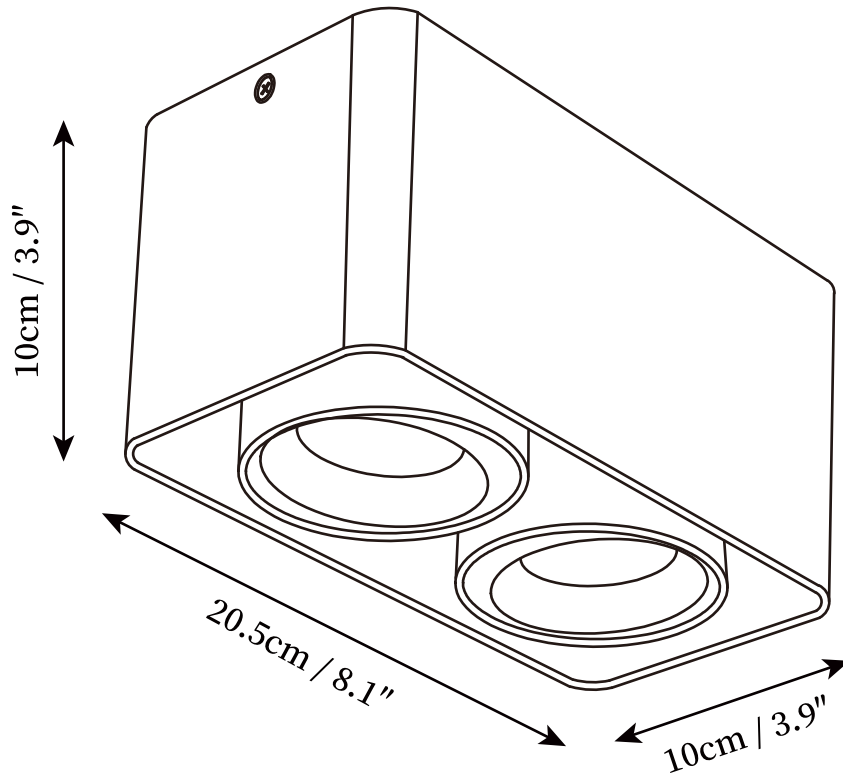

SPECIFICATION SHEET

SPECIFICATION DETAILS

*For custom options, consult factory for details

Fixture Dimensions	L 4.1" x W 4.1" x H 3.9"
Light source	Integrated LED
Wattage	~12W
Voltage	AC 110-240V
Dimming	Not supported
CRI(Ra)	90+CRI
Mounting	Hardwired.
LED Rated Life	30000 hours
Color Temperature	Warm Light (3000K), Neutral Light (4000K), Cool Light (6000K)
Control method	Compatible with common wall switches(not included)
Finishes	White, Black.
Shade Details	White, Black.
Material	Iron, Steel, Aluminum.

SPECIFICATION SHEET

SPECIFICATION DETAILS

*For custom options, consult factory for details

Fixture Dimensions	L 8.1" x W 4.1" x H 3.9"
Light source	Integrated LED
Wattage	~24W
Voltage	AC 110-240V
Dimming	Not supported
CRI(Ra)	90+CRI
Mounting	Hardwired.
LED Rated Life	30000 hours
Color Temperature	Warm Light (3000K), Neutral Light (4000K), Cool Light (6000K)
Control method	Compatible with common wall switches (not included)
Finishes	White, Black.
Shade Details	White, Black.
Material	Iron, Steel, Aluminum.

SPECIFICATION SHEET

SPECIFICATION DETAILS

*For custom options, consult factory for details

Fixture Dimensions	L 11.4" x W 4.1" x H 3.9"
Light source	Integrated LED
Wattage	~30W
Voltage	AC 110-240V
Dimming	Not supported
CRI(Ra)	90+CRI
Mounting	Hardwired.
LED Rated Life	30000 hours
Color Temperature	Warm Light (3000K), Neutral Light (4000K), Cool Light (6000K)
Control method	Compatible with common wall switches (not included)
Finishes	White, Black.
Shade Details	White, Black.
Material	Iron, Steel, Aluminum.