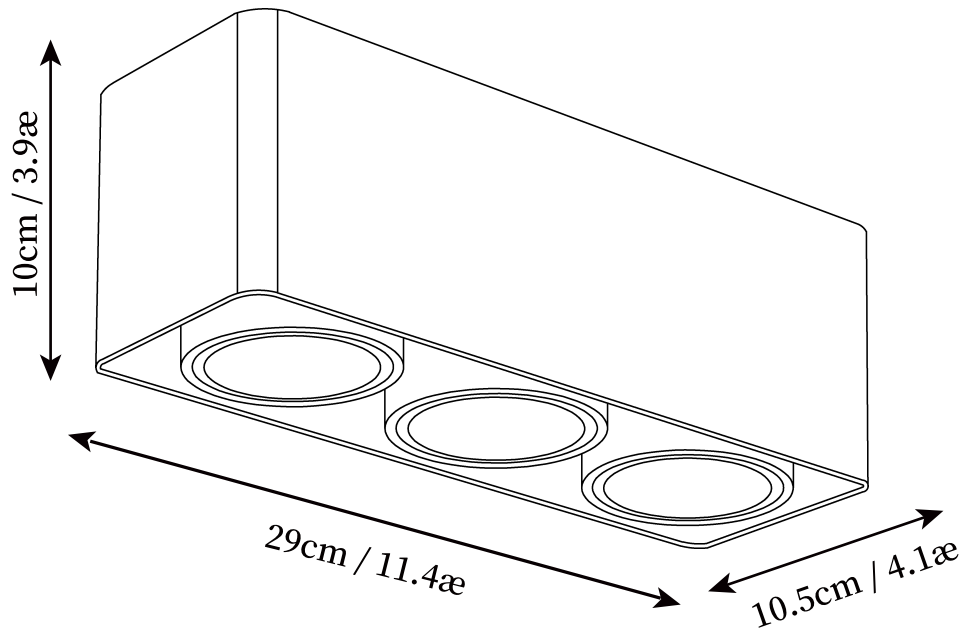

SPECIFICATION SHEET

SPECIFICATION DETAILS

*For custom options, consult factory for details

Fixture Dimensions	L 4.1" x W 4.1" x H 3.9"
Light source	Integrated LED
Wattage	~12W
Voltage	AC 110-240V
Dimming	Not supported
CRI(Ra)	90+CRI
Mounting	Hardwired.
LED Rated Life	30000 hours
Color Temperature	Warm Light (3000K), Neutral Light (4000K), Cool Light (6000K)
Control method	Compatible with common wall switches(not included)
Finishes	White, Black.
Shade Details	White, Black.
Material	Iron, Steel, Aluminum.

SPECIFICATION SHEET

SPECIFICATION DETAILS

*For custom options, consult factory for details

Fixture Dimensions	L 8.1" x W 4.1" x H 3.9"
Light source	Integrated LED
Wattage	~24W
Voltage	AC 110-240V
Dimming	Not supported
CRI(Ra)	90+CRI
Mounting	Hardwired.
LED Rated Life	30000 hours
Color Temperature	Warm Light (3000K), Neutral Light (4000K), Cool Light (6000K)
Control method	Compatible with common wall switches (not included)
Finishes	White, Black.
Shade Details	White, Black.
Material	Iron, Steel, Aluminum.

SPECIFICATION SHEET

SPECIFICATION DETAILS

*For custom options, consult factory for details

Fixture Dimensions	L 11.4" x W 4.1" x H 3.9"
Light source	Integrated LED
Wattage	~30W
Voltage	AC 110-240V
Dimming	Not supported
CRI(Ra)	90+CRI
Mounting	Hardwired.
LED Rated Life	30000 hours
Color Temperature	Warm Light (3000K), Neutral Light (4000K), Cool Light (6000K)
Control method	Compatible with common wall switches (not included)
Finishes	White, Black.
Shade Details	White, Black.
Material	Iron, Steel, Aluminum.