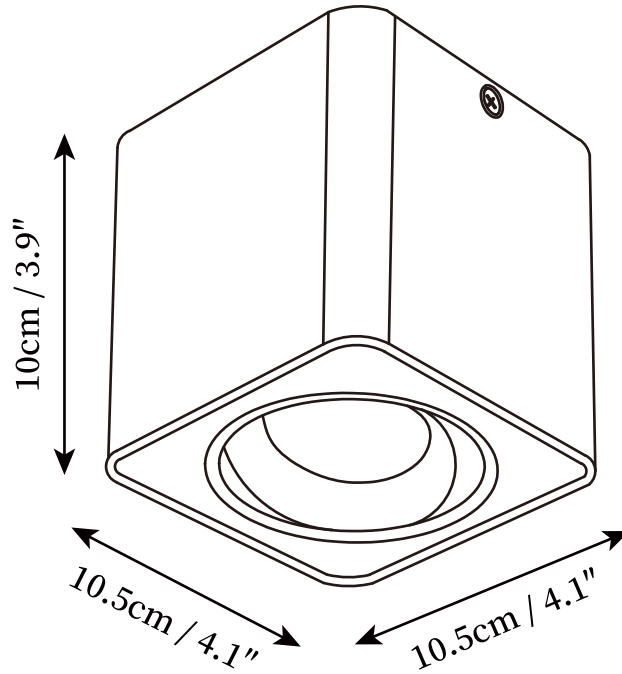

SPECIFICATION SHEET

SPECIFICATION DETAILS

*For custom options, consult factory for details

Fixture Dimensions	L 4.1" x W 4.1" x H 3.9"
Light source	Integrated LED
Wattage	~12W
Voltage	AC 110-240V
Dimming	Not supported
CRI(Ra)	90+CRI
Mounting	Hardwired.
LED Rated Life	30000 hours
Color Temperature	Warm Light (3000K), Neutral Light (4000K), Cool Light (6000K)
Control method	Compatible with common wall switches(not included)
Finishes	White, Black.
Shade Details	White, Black.
Material	Iron, Steel, Aluminum.

SPECIFICATION SHEET

SPECIFICATION DETAILS

*For custom options, consult factory for details

Fixture Dimensions	L 8.1" x W 4.1" x H 3.9"
Light source	Integrated LED
Wattage	~24W
Voltage	AC 110-240V
Dimming	Not supported
CRI(Ra)	90+CRI
Mounting	Hardwired.
LED Rated Life	30000 hours
Color Temperature	Warm Light (3000K), Neutral Light (4000K), Cool Light (6000K)
Control method	Compatible with common wall switches (not included)
Finishes	White, Black.
Shade Details	White, Black.
Material	Iron, Steel, Aluminum.

SPECIFICATION SHEET

SPECIFICATION DETAILS

*For custom options, consult factory for details

Fixture Dimensions	L 11.4" x W 4.1" x H 3.9"
Light source	Integrated LED
Wattage	~30W
Voltage	AC 110-240V
Dimming	Not supported
CRI(Ra)	90+CRI
Mounting	Hardwired.
LED Rated Life	30000 hours
Color Temperature	Warm Light (3000K), Neutral Light (4000K), Cool Light (6000K)
Control method	Compatible with common wall switches (not included)
Finishes	White, Black.
Shade Details	White, Black.
Material	Iron, Steel, Aluminum.