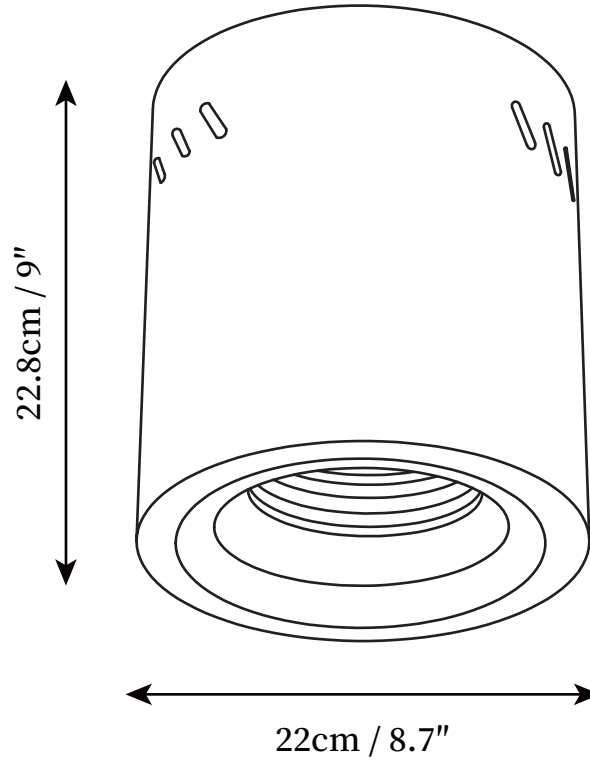

SPECIFICATION SHEET

SPECIFICATION DETAILS

*For custom options, consult factory for details

| | |
|-----------------------------|---|
| Fixture Dimensions | D 6.7" x H 7" |
| Light source | Integrated LED |
| Wattage | 25W |
| Voltage | AC 110-240V |
| Color Temperature | 3000K |
| CRI(Ra) | 80CRI |
| Mounting | Ceiling |
| Driver Required | Yes |
| Optional Color Temps | Warm Light (3000K), Neutral Light (4500K), Cool Light (6000K) |
| LED Rated Life | 30000hours |
| Dimming | Dimming is not supported |
| Finishes | White, Black |
| Shade Details | White, Black |
| Material | Metal, Iron, Steel, Aluminum |
| Wire Length | NO |
| Wire Type | NO |

SPECIFICATION SHEET

SPECIFICATION DETAILS

*For custom options, consult factory for details

| | |
|-----------------------------|---|
| Fixture Dimensions | D 7.6" x H 7.7" |
| Light source | Integrated LED |
| Wattage | 30W |
| Voltage | AC 110-240V |
| Color Temperature | 3000K |
| CRI(Ra) | 80CRI |
| Mounting | Ceiling |
| Driver Required | Yes |
| Optional Color Temps | Warm Light (3000K), Neutral Light (4500K), Cool Light (6000K) |
| LED Rated Life | 30000hours |
| Dimming | Dimming is not supported |
| Finishes | White, Black |
| Shade Details | White, Black |
| Material | Metal, Iron, Steel, Aluminum |
| Wire Length | NO |
| Wire Type | NO |

SPECIFICATION SHEET

SPECIFICATION DETAILS

*For custom options, consult factory for details

| | |
|-----------------------------|---|
| Fixture Dimensions | D 8.7" x H 9" |
| Light source | Integrated LED |
| Wattage | 36W |
| Voltage | AC 110-240V |
| Color Temperature | 3000K |
| CRI(Ra) | 80CRI |
| Mounting | Ceiling |
| Driver Required | Yes |
| Optional Color Temps | Warm Light (3000K), Neutral Light (4500K), Cool Light (6000K) |
| LED Rated Life | 30000hours |
| Dimming | Dimming is not supported |
| Finishes | White, Black |
| Shade Details | White, Black |
| Material | Metal, Iron, Steel, Aluminum |
| Wire Length | NO |
| Wire Type | NO |