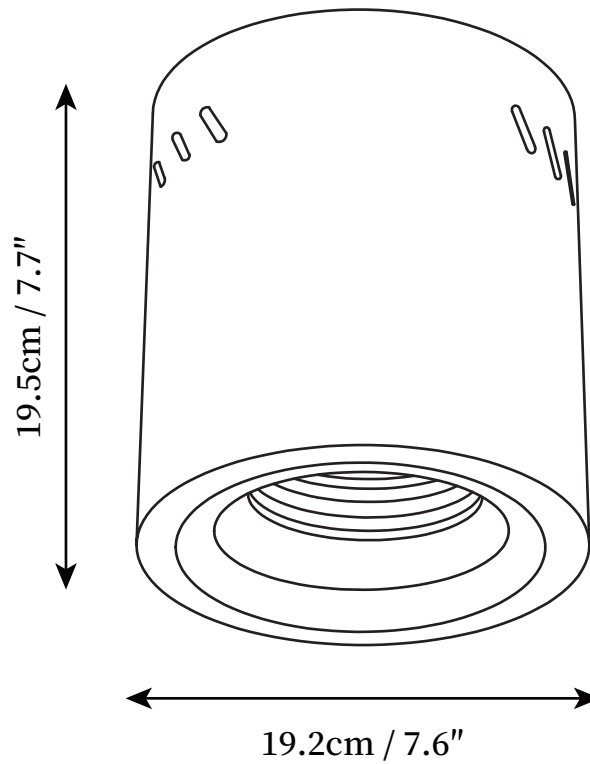

SPECIFICATION SHEET

SPECIFICATION DETAILS

*For custom options, consult factory for details

| | |
|-----------------------------|---|
| Fixture Dimensions | D 6.7" x H 7" |
| Light source | Integrated LED |
| Wattage | 25W |
| Voltage | AC 110-240V |
| Color Temperature | 3000K |
| CRI(Ra) | 80CRI |
| Mounting | Ceiling |
| Driver Required | Yes |
| Optional Color Temps | Warm Light (3000K), Neutral Light (4500K), Cool Light (6000K) |
| LED Rated Life | 30000hours |
| Dimming | Dimming is not supported |
| Finishes | White, Black |
| Shade Details | White, Black |
| Material | Metal, Iron, Steel, Aluminum |
| Wire Length | NO |
| Wire Type | NO |

SPECIFICATION SHEET

SPECIFICATION DETAILS

*For custom options, consult factory for details

| | |
|-----------------------------|---|
| Fixture Dimensions | D 7.6" x H 7.7" |
| Light source | Integrated LED |
| Wattage | 30W |
| Voltage | AC 110-240V |
| Color Temperature | 3000K |
| CRI(Ra) | 80CRI |
| Mounting | Ceiling |
| Driver Required | Yes |
| Optional Color Temps | Warm Light (3000K), Neutral Light (4500K), Cool Light (6000K) |
| LED Rated Life | 30000hours |
| Dimming | Dimming is not supported |
| Finishes | White, Black |
| Shade Details | White, Black |
| Material | Metal, Iron, Steel, Aluminum |
| Wire Length | NO |
| Wire Type | NO |

SPECIFICATION SHEET

SPECIFICATION DETAILS

*For custom options, consult factory for details

| | |
|-----------------------------|---|
| Fixture Dimensions | D 8.7" x H 9" |
| Light source | Integrated LED |
| Wattage | 36W |
| Voltage | AC 110-240V |
| Color Temperature | 3000K |
| CRI(Ra) | 80CRI |
| Mounting | Ceiling |
| Driver Required | Yes |
| Optional Color Temps | Warm Light (3000K), Neutral Light (4500K), Cool Light (6000K) |
| LED Rated Life | 30000hours |
| Dimming | Dimming is not supported |
| Finishes | White, Black |
| Shade Details | White, Black |
| Material | Metal, Iron, Steel, Aluminum |
| Wire Length | NO |
| Wire Type | NO |