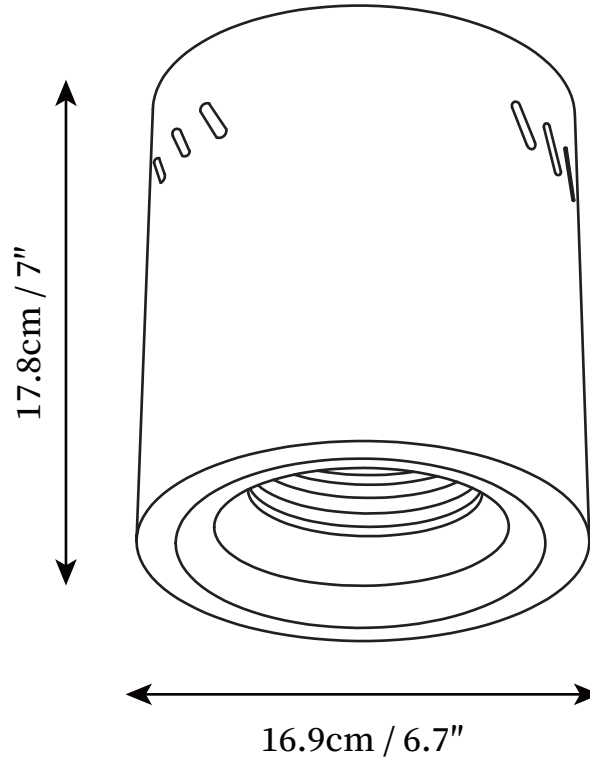

SPECIFICATION SHEET

SPECIFICATION DETAILS

*For custom options, consult factory for details

| | |
|-----------------------------|---|
| Fixture Dimensions | D 6.7" x H 7" |
| Light source | Integrated LED |
| Wattage | 25W |
| Voltage | AC 110-240V |
| Color Temperature | 3000K |
| CRI(Ra) | 80CRI |
| Mounting | Ceiling |
| Driver Required | Yes |
| Optional Color Temps | Warm Light (3000K), Neutral Light (4500K), Cool Light (6000K) |
| LED Rated Life | 30000hours |
| Dimming | Dimming is not supported |
| Finishes | White, Black |
| Shade Details | White, Black |
| Material | Metal, Iron, Steel, Aluminum |
| Wire Length | NO |
| Wire Type | NO |

SPECIFICATION SHEET

SPECIFICATION DETAILS

*For custom options, consult factory for details

| | |
|-----------------------------|---|
| Fixture Dimensions | D 7.6" x H 7.7" |
| Light source | Integrated LED |
| Wattage | 30W |
| Voltage | AC 110-240V |
| Color Temperature | 3000K |
| CRI(Ra) | 80CRI |
| Mounting | Ceiling |
| Driver Required | Yes |
| Optional Color Temps | Warm Light (3000K), Neutral Light (4500K), Cool Light (6000K) |
| LED Rated Life | 30000hours |
| Dimming | Dimming is not supported |
| Finishes | White, Black |
| Shade Details | White, Black |
| Material | Metal, Iron, Steel, Aluminum |
| Wire Length | NO |
| Wire Type | NO |

SPECIFICATION SHEET

SPECIFICATION DETAILS

*For custom options, consult factory for details

| | |
|-----------------------------|---|
| Fixture Dimensions | D 8.7" x H 9" |
| Light source | Integrated LED |
| Wattage | 36W |
| Voltage | AC 110-240V |
| Color Temperature | 3000K |
| CRI(Ra) | 80CRI |
| Mounting | Ceiling |
| Driver Required | Yes |
| Optional Color Temps | Warm Light (3000K), Neutral Light (4500K), Cool Light (6000K) |
| LED Rated Life | 30000hours |
| Dimming | Dimming is not supported |
| Finishes | White, Black |
| Shade Details | White, Black |
| Material | Metal, Iron, Steel, Aluminum |
| Wire Length | NO |
| Wire Type | NO |