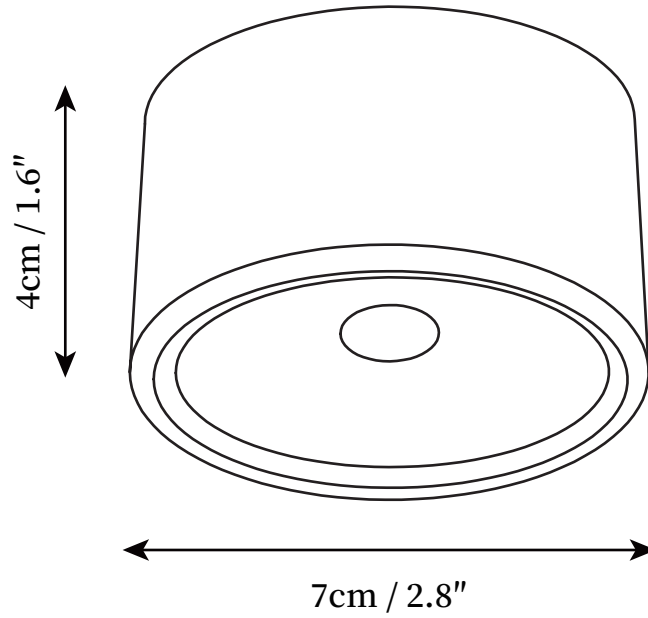

## SPECIFICATION DETAILS

\*For custom options, consult factory for details

<b>Fixture Dimensions</b>	D 2.8" x H 1.6"
<b>Light source</b>	Integrated LED
<b>Wattage</b>	10W
<b>Voltage</b>	AC 110-240V
<b>Color Temperature</b>	3000K
<b>CRI(Ra)</b>	80CRI
<b>Mounting</b>	Ceiling
<b>Driver Required</b>	Yes
<b>Optional Color Temps</b>	Warm Light (3000K), Neutral Light (4500K), Cool Light (6000K)
<b>LED Rated Life</b>	30000hours
<b>Dimming</b>	Dimming is not supported
<b>Finishes</b>	White, Black
<b>Shade Details</b>	White, Black
<b>Material</b>	Aluminum
<b>Wire Length</b>	NO
<b>Wire Type</b>	NO

## SPECIFICATION DETAILS

\*For custom options, consult factory for details

<b>Fixture Dimensions</b>	D 3.6" x H 2"
<b>Light source</b>	Integrated LED
<b>Wattage</b>	10W
<b>Voltage</b>	AC 110-240V
<b>Color Temperature</b>	3000K
<b>CRI(Ra)</b>	80CRI
<b>Mounting</b>	Ceiling
<b>Driver Required</b>	Yes
<b>Optional Color Temps</b>	Warm Light (3000K), Neutral Light (4500K), Cool Light (6000K)
<b>LED Rated Life</b>	30000hours
<b>Dimming</b>	Dimming is not supported
<b>Finishes</b>	White, Black
<b>Shade Details</b>	White, Black
<b>Material</b>	Aluminum
<b>Wire Length</b>	NO
<b>Wire Type</b>	NO

## SPECIFICATION DETAILS

\*For custom options, consult factory for details

<b>Fixture Dimensions</b>	D 4.5" x H 2.6"
<b>Light source</b>	Integrated LED
<b>Wattage</b>	10W
<b>Voltage</b>	AC 110-240V
<b>Color Temperature</b>	3000K
<b>CRI(Ra)</b>	80CRI
<b>Mounting</b>	Ceiling
<b>Driver Required</b>	Yes
<b>Optional Color Temps</b>	Warm Light (3000K), Neutral Light (4500K), Cool Light (6000K)
<b>LED Rated Life</b>	30000hours
<b>Dimming</b>	Dimming is not supported
<b>Finishes</b>	White, Black
<b>Shade Details</b>	White, Black
<b>Material</b>	Aluminum
<b>Wire Length</b>	NO
<b>Wire Type</b>	NO