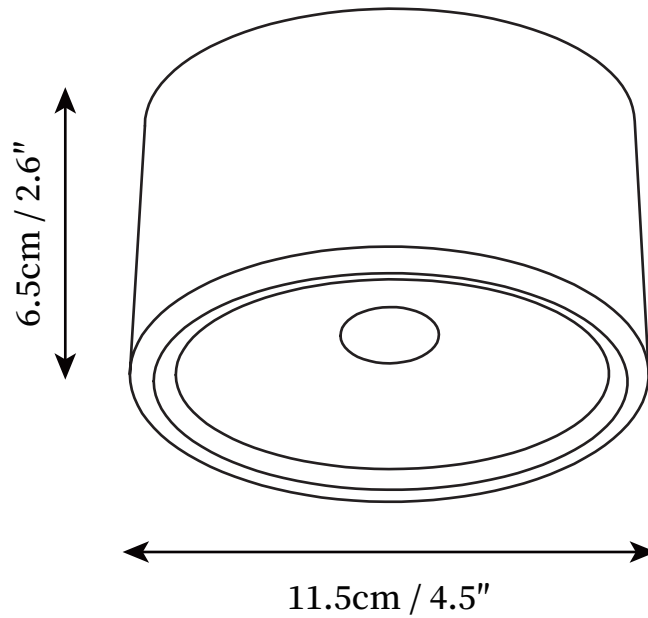

## SPECIFICATION DETAILS

\*For custom options, consult factory for details

<b>Fixture Dimensions</b>	D 2.8" x H 1.6"
<b>Light source</b>	Integrated LED
<b>Wattage</b>	10W
<b>Voltage</b>	AC 110-240V
<b>Color Temperature</b>	3000K
<b>CRI(Ra)</b>	80CRI
<b>Mounting</b>	Ceiling
<b>Driver Required</b>	Yes
<b>Optional Color Temps</b>	Warm Light (3000K), Neutral Light (4500K), Cool Light (6000K)
<b>LED Rated Life</b>	30000hours
<b>Dimming</b>	Dimming is not supported
<b>Finishes</b>	White, Black
<b>Shade Details</b>	White, Black
<b>Material</b>	Aluminum
<b>Wire Length</b>	NO
<b>Wire Type</b>	NO

## SPECIFICATION DETAILS

\*For custom options, consult factory for details

<b>Fixture Dimensions</b>	D 3.6" x H 2"
<b>Light source</b>	Integrated LED
<b>Wattage</b>	10W
<b>Voltage</b>	AC 110-240V
<b>Color Temperature</b>	3000K
<b>CRI(Ra)</b>	80CRI
<b>Mounting</b>	Ceiling
<b>Driver Required</b>	Yes
<b>Optional Color Temps</b>	Warm Light (3000K), Neutral Light (4500K), Cool Light (6000K)
<b>LED Rated Life</b>	30000hours
<b>Dimming</b>	Dimming is not supported
<b>Finishes</b>	White, Black
<b>Shade Details</b>	White, Black
<b>Material</b>	Aluminum
<b>Wire Length</b>	NO
<b>Wire Type</b>	NO

## SPECIFICATION DETAILS

\*For custom options, consult factory for details

<b>Fixture Dimensions</b>	D 4.5" x H 2.6"
<b>Light source</b>	Integrated LED
<b>Wattage</b>	10W
<b>Voltage</b>	AC 110-240V
<b>Color Temperature</b>	3000K
<b>CRI(Ra)</b>	80CRI
<b>Mounting</b>	Ceiling
<b>Driver Required</b>	Yes
<b>Optional Color Temps</b>	Warm Light (3000K), Neutral Light (4500K), Cool Light (6000K)
<b>LED Rated Life</b>	30000hours
<b>Dimming</b>	Dimming is not supported
<b>Finishes</b>	White, Black
<b>Shade Details</b>	White, Black
<b>Material</b>	Aluminum
<b>Wire Length</b>	NO
<b>Wire Type</b>	NO