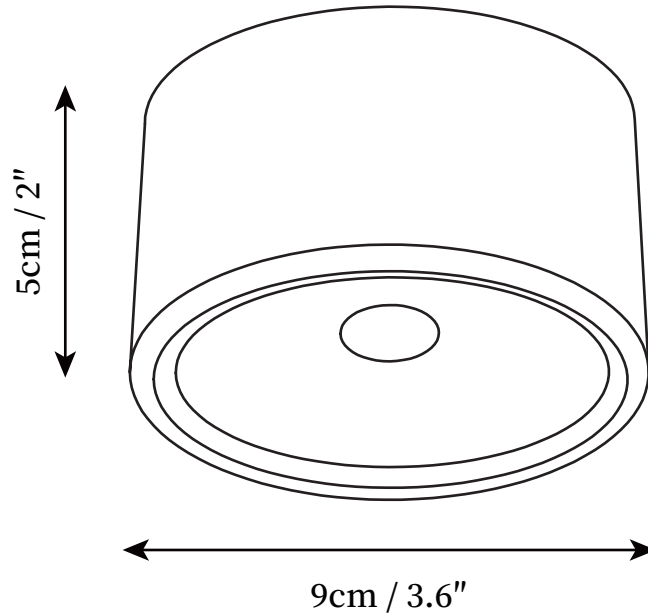

## SPECIFICATION DETAILS

\*For custom options, consult factory for details

<b>Fixture Dimensions</b>	D 2.8" x H 1.6"
<b>Light source</b>	Integrated LED
<b>Wattage</b>	10W
<b>Voltage</b>	AC 110-240V
<b>Color Temperature</b>	3000K
<b>CRI(Ra)</b>	80CRI
<b>Mounting</b>	Ceiling
<b>Driver Required</b>	Yes
<b>Optional Color Temps</b>	Warm Light (3000K), Neutral Light (4500K), Cool Light (6000K)
<b>LED Rated Life</b>	30000hours
<b>Dimming</b>	Dimming is not supported
<b>Finishes</b>	White, Black
<b>Shade Details</b>	White, Black
<b>Material</b>	Aluminum
<b>Wire Length</b>	NO
<b>Wire Type</b>	NO

## SPECIFICATION DETAILS

\*For custom options, consult factory for details

<b>Fixture Dimensions</b>	D 3.6" x H 2"
<b>Light source</b>	Integrated LED
<b>Wattage</b>	10W
<b>Voltage</b>	AC 110-240V
<b>Color Temperature</b>	3000K
<b>CRI(Ra)</b>	80CRI
<b>Mounting</b>	Ceiling
<b>Driver Required</b>	Yes
<b>Optional Color Temps</b>	Warm Light (3000K), Neutral Light (4500K), Cool Light (6000K)
<b>LED Rated Life</b>	30000hours
<b>Dimming</b>	Dimming is not supported
<b>Finishes</b>	White, Black
<b>Shade Details</b>	White, Black
<b>Material</b>	Aluminum
<b>Wire Length</b>	NO
<b>Wire Type</b>	NO

## SPECIFICATION DETAILS

\*For custom options, consult factory for details

<b>Fixture Dimensions</b>	D 4.5" x H 2.6"
<b>Light source</b>	Integrated LED
<b>Wattage</b>	10W
<b>Voltage</b>	AC 110-240V
<b>Color Temperature</b>	3000K
<b>CRI(Ra)</b>	80CRI
<b>Mounting</b>	Ceiling
<b>Driver Required</b>	Yes
<b>Optional Color Temps</b>	Warm Light (3000K), Neutral Light (4500K), Cool Light (6000K)
<b>LED Rated Life</b>	30000hours
<b>Dimming</b>	Dimming is not supported
<b>Finishes</b>	White, Black
<b>Shade Details</b>	White, Black
<b>Material</b>	Aluminum
<b>Wire Length</b>	NO
<b>Wire Type</b>	NO