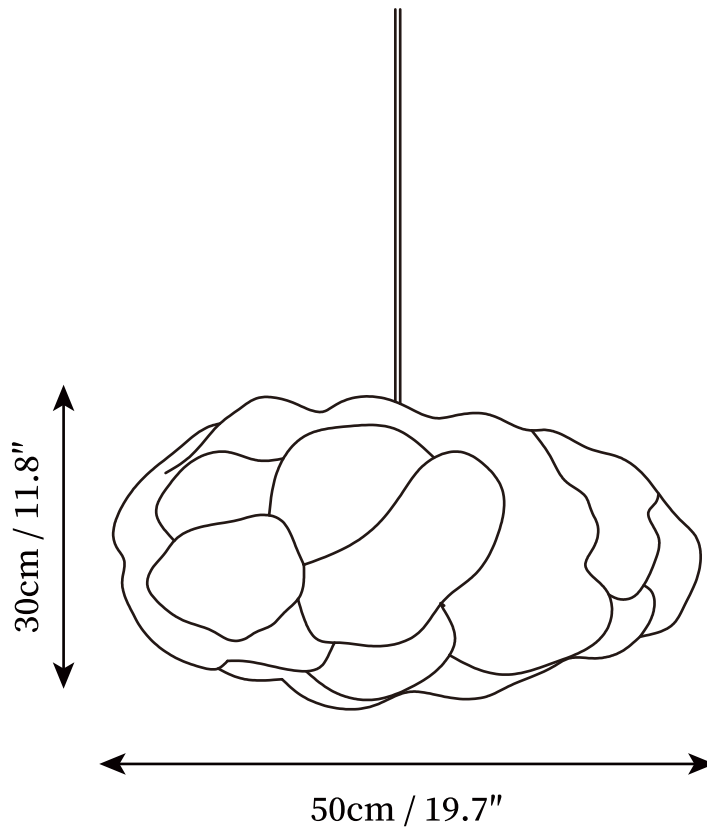

SPECIFICATION SHEET

SPECIFICATION DETAILS

*For custom options, consult factory for details

Fixture Dimensions	D 11.8" X H 7.9"
Light source	E26 or E27. (bulb not included).
Wattage	MAX 40W incandescent bulb or LED equivalent.
Voltage	AC 110-240V
Mounting	Hardwired.
Dimming	Compatible with dimmable bulbs (bulb not included)
Control method	Compatible with common wall switches (not included)
Finishes	White.
Shade Details	White.
Material	Iron, Metal, PVC, Cotton, Fiber Silk.
Wire Length	The standard length of the cord is 59" (150 cm), the length is adjustable.

SPECIFICATION SHEET

SPECIFICATION DETAILS

*For custom options, consult factory for details

Fixture Dimensions	D 15.7" X H 9.8"
Light source	E26 or E27. (bulb not included).
Wattage	MAX 40W incandescent bulb or LED equivalent.
Voltage	AC 110-240V
Mounting	Hardwired.
Dimming	Compatible with dimmable bulbs (bulb not included)
Control method	Compatible with common wall switches(not included)
Finishes	White.
Shade Details	White.
Material	Iron, Metal, PVC, Cotton, Fiber Silk.
Wire Length	The standard length of the cord is 59" (150 cm), the length is adjustable.

SPECIFICATION SHEET

SPECIFICATION DETAILS

*For custom options, consult factory for details

Fixture Dimensions	D 19.7" X H 11.8"
Light source	E26 or E27. (bulb not included).
Wattage	MAX 40W incandescent bulb or LED equivalent.
Voltage	AC 110-240V
Mounting	Hardwired.
Dimming	Compatible with dimmable bulbs (bulb not included)
Control method	Compatible with common wall switches(not included)
Finishes	White.
Shade Details	White.
Material	Iron, Metal, PVC, Cotton, Fiber Silk.
Wire Length	The standard length of the cord is 59" (150 cm), the length is adjustable.