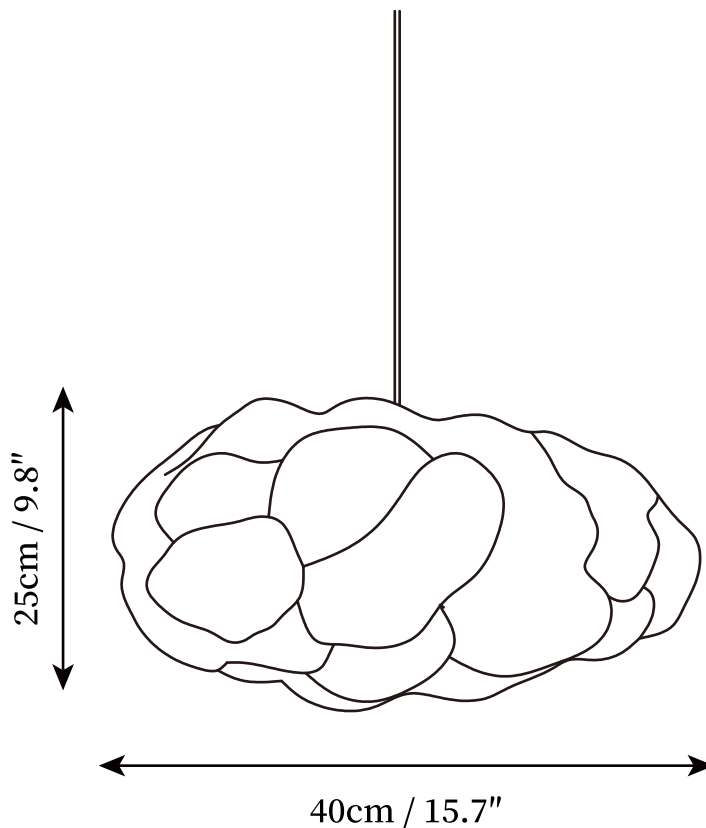

SPECIFICATION SHEET

SPECIFICATION DETAILS

*For custom options, consult factory for details

Fixture Dimensions	D 11.8" X H 7.9"
Light source	E26 or E27. (bulb not included).
Wattage	MAX 40W incandescent bulb or LED equivalent.
Voltage	AC 110-240V
Mounting	Hardwired.
Dimming	Compatible with dimmable bulbs (bulb not included)
Control method	Compatible with common wall switches (not included)
Finishes	White.
Shade Details	White.
Material	Iron, Metal, PVC, Cotton, Fiber Silk.
Wire Length	The standard length of the cord is 59" (150 cm), the length is adjustable.

SPECIFICATION SHEET

SPECIFICATION DETAILS

*For custom options, consult factory for details

Fixture Dimensions	D 15.7" X H 9.8"
Light source	E26 or E27. (bulb not included).
Wattage	MAX 40W incandescent bulb or LED equivalent.
Voltage	AC 110-240V
Mounting	Hardwired.
Dimming	Compatible with dimmable bulbs (bulb not included)
Control method	Compatible with common wall switches(not included)
Finishes	White.
Shade Details	White.
Material	Iron, Metal, PVC, Cotton, Fiber Silk.
Wire Length	The standard length of the cord is 59" (150 cm), the length is adjustable.

SPECIFICATION SHEET

SPECIFICATION DETAILS

*For custom options, consult factory for details

Fixture Dimensions	D 19.7" X H 11.8"
Light source	E26 or E27. (bulb not included).
Wattage	MAX 40W incandescent bulb or LED equivalent.
Voltage	AC 110-240V
Mounting	Hardwired.
Dimming	Compatible with dimmable bulbs (bulb not included)
Control method	Compatible with common wall switches(not included)
Finishes	White.
Shade Details	White.
Material	Iron, Metal, PVC, Cotton, Fiber Silk.
Wire Length	The standard length of the cord is 59" (150 cm), the length is adjustable.