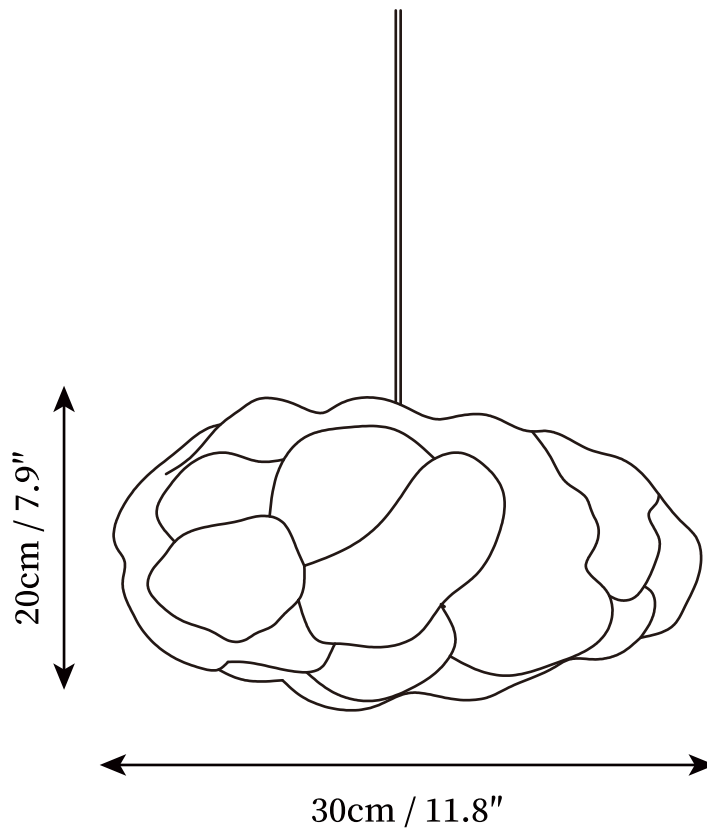

SPECIFICATION SHEET

SPECIFICATION DETAILS

*For custom options, consult factory for details

Fixture Dimensions	D 11.8" X H 7.9"
Light source	E26 or E27. (bulb not included).
Wattage	MAX 40W incandescent bulb or LED equivalent.
Voltage	AC 110-240V
Mounting	Hardwired.
Dimming	Compatible with dimmable bulbs (bulb not included)
Control method	Compatible with common wall switches (not included)
Finishes	White.
Shade Details	White.
Material	Iron, Metal, PVC, Cotton, Fiber Silk.
Wire Length	The standard length of the cord is 59" (150 cm), the length is adjustable.

SPECIFICATION SHEET

SPECIFICATION DETAILS

*For custom options, consult factory for details

Fixture Dimensions	D 15.7" X H 9.8"
Light source	E26 or E27. (bulb not included).
Wattage	MAX 40W incandescent bulb or LED equivalent.
Voltage	AC 110-240V
Mounting	Hardwired.
Dimming	Compatible with dimmable bulbs (bulb not included)
Control method	Compatible with common wall switches(not included)
Finishes	White.
Shade Details	White.
Material	Iron, Metal, PVC, Cotton, Fiber Silk.
Wire Length	The standard length of the cord is 59" (150 cm), the length is adjustable.

SPECIFICATION SHEET

SPECIFICATION DETAILS

*For custom options, consult factory for details

Fixture Dimensions	D 19.7" X H 11.8"
Light source	E26 or E27. (bulb not included).
Wattage	MAX 40W incandescent bulb or LED equivalent.
Voltage	AC 110-240V
Mounting	Hardwired.
Dimming	Compatible with dimmable bulbs (bulb not included)
Control method	Compatible with common wall switches(not included)
Finishes	White.
Shade Details	White.
Material	Iron, Metal, PVC, Cotton, Fiber Silk.
Wire Length	The standard length of the cord is 59" (150 cm), the length is adjustable.