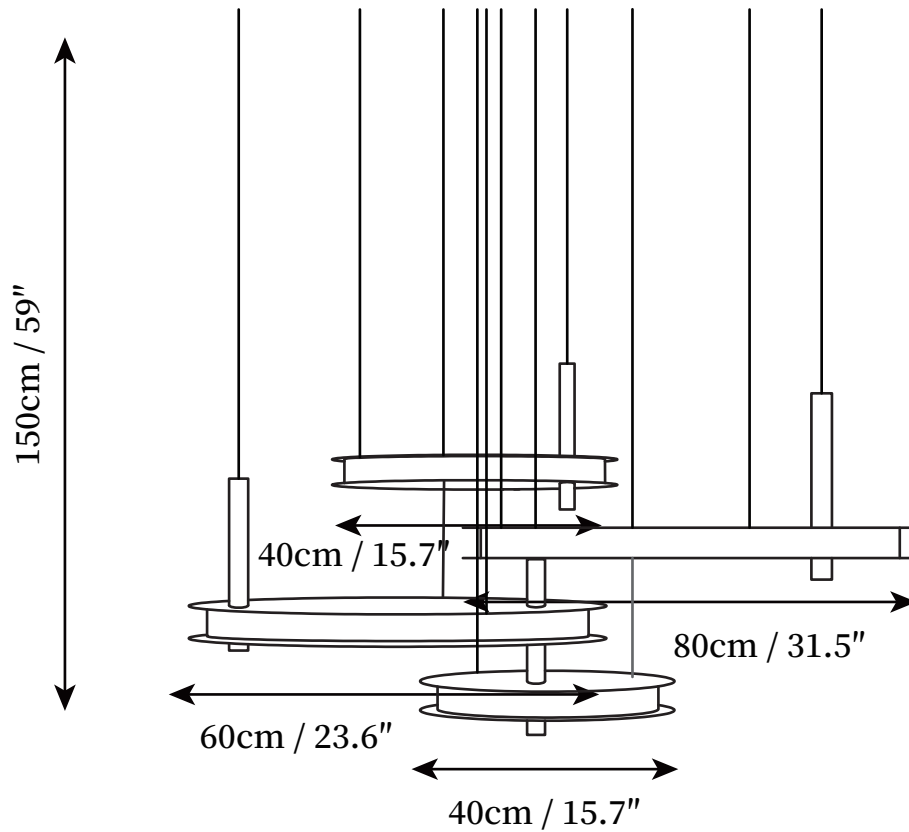

SPECIFICATION SHEET

SPECIFICATION DETAILS

*For custom options, consult factory for details

Fixture Dimensions	D 23.6" x H 59"
Light source	Integrated LED
Wattage	25W
Voltage	AC 110-240V
Color Temperature	3000k
CRI(Ra)	80CRI
Mounting	Ceiling
Driver Required	Yes
Optional Color Temps	Warm Light (3000K), Neutral Light (4500K), Cool Light (6000K)
LED Rated Life	30000hours
Dimming	Dimming is not supported
Finishes	Black, Gold
Shade Details	White
Material	Stainless Steel, Metal, Acrylic
Wire Length	59"
Wire Type	White Coaxial Wire

SPECIFICATION SHEET

SPECIFICATION DETAILS

*For custom options, consult factory for details

Fixture Dimensions	D 31.5" x H 59"
Light source	Integrated LED
Wattage	30W
Voltage	AC 110-240V
Color Temperature	3000k
CRI(Ra)	80CRI
Mounting	Ceiling
Driver Required	Yes
Optional Color Temps	Warm Light (3000K), Neutral Light (4500K), Cool Light (6000K)
LED Rated Life	30000hours
Dimming	Dimming is not supported
Finishes	Black, Gold
Shade Details	White
Material	Stainless Steel, Metal, Acrylic
Wire Length	59"
Wire Type	White Coaxial Wire

SPECIFICATION SHEET

SPECIFICATION DETAILS

*For custom options, consult factory for details

Fixture Dimensions	D 15.7" x D 15.7" x D 23.6" x D 31.5" x H 59"
Light source	Integrated LED
Wattage	95W
Voltage	AC 110-240V
Color Temperature	3000k
CRI(Ra)	80CRI
Mounting	Ceiling
Driver Required	Yes
Optional Color Temps	Warm Light (3000K), Neutral Light (4500K), Cool Light (6000K)
LED Rated Life	30000hours
Dimming	Dimming is not supported
Finishes	Black, Gold
Shade Details	White
Material	Stainless Steel, Metal, Acrylic
Wire Length	59"
Wire Type	White Coaxial Wire