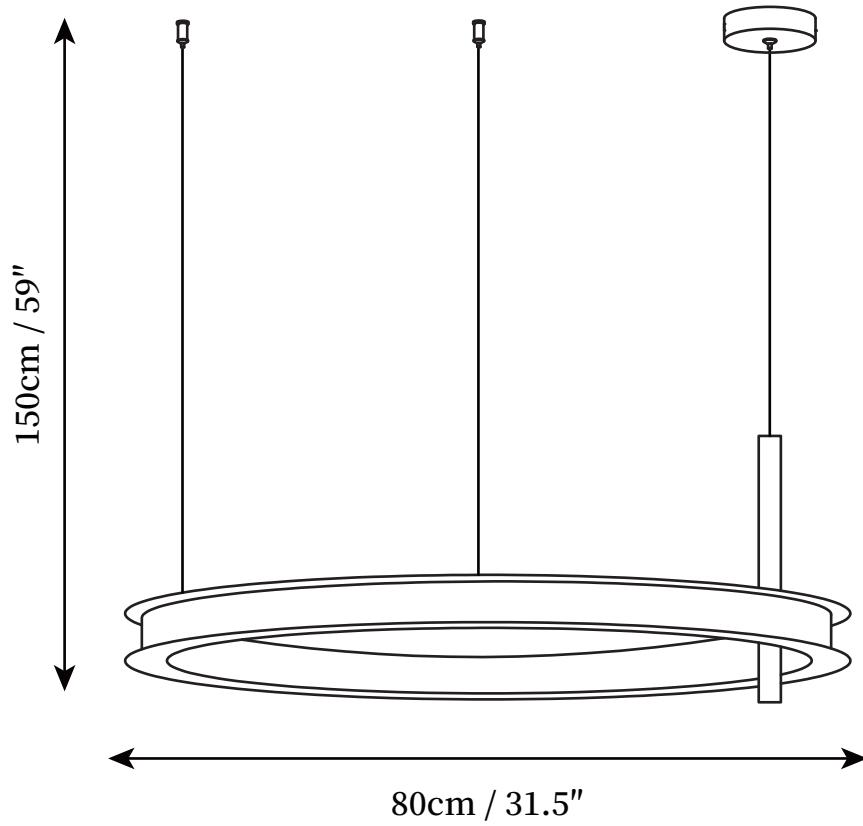

SPECIFICATION SHEET

SPECIFICATION DETAILS

*For custom options, consult factory for details

Fixture Dimmensions	D 15.7" x H 59"
Light source	Integrated LED
Wattage	20W
Voltage	AC 110-240V
Color Temperature	3000k
CRI(Ra)	80CRI
Mounting	Ceiling
Driver Required	Yes
Optional Color Temps	Warm Light (3000K), Neutral Light (4500K), Cool Light (6000K)
LED Rated Life	30000hours
Dimming	Dimming is not supported
Finishes	Black, Gold
Shade Details	White
Material	Stainless Steel, Metal, Acrylic
Wire Length	59"
Wire Type	White Coaxial Wire

SPECIFICATION SHEET

SPECIFICATION DETAILS

*For custom options, consult factory for details

Fixture Dimensions	D 23.6" x H 59"
Light source	Integrated LED
Wattage	25W
Voltage	AC 110-240V
Color Temperature	3000k
CRI(Ra)	80CRI
Mounting	Ceiling
Driver Required	Yes
Optional Color Temps	Warm Light (3000K), Neutral Light (4500K), Cool Light (6000K)
LED Rated Life	30000hours
Dimming	Dimming is not supported
Finishes	Black, Gold
Shade Details	White
Material	Stainless Steel, Metal, Acrylic
Wire Length	59"
Wire Type	White Coaxial Wire

SPECIFICATION SHEET

SPECIFICATION DETAILS

*For custom options, consult factory for details

Fixture Dimensions	D 31.5" x H 59"
Light source	Integrated LED
Wattage	30W
Voltage	AC 110-240V
Color Temperature	3000k
CRI(Ra)	80CRI
Mounting	Ceiling
Driver Required	Yes
Optional Color Temps	Warm Light (3000K), Neutral Light (4500K), Cool Light (6000K)
LED Rated Life	30000hours
Dimming	Dimming is not supported
Finishes	Black, Gold
Shade Details	White
Material	Stainless Steel, Metal, Acrylic
Wire Length	59"
Wire Type	White Coaxial Wire