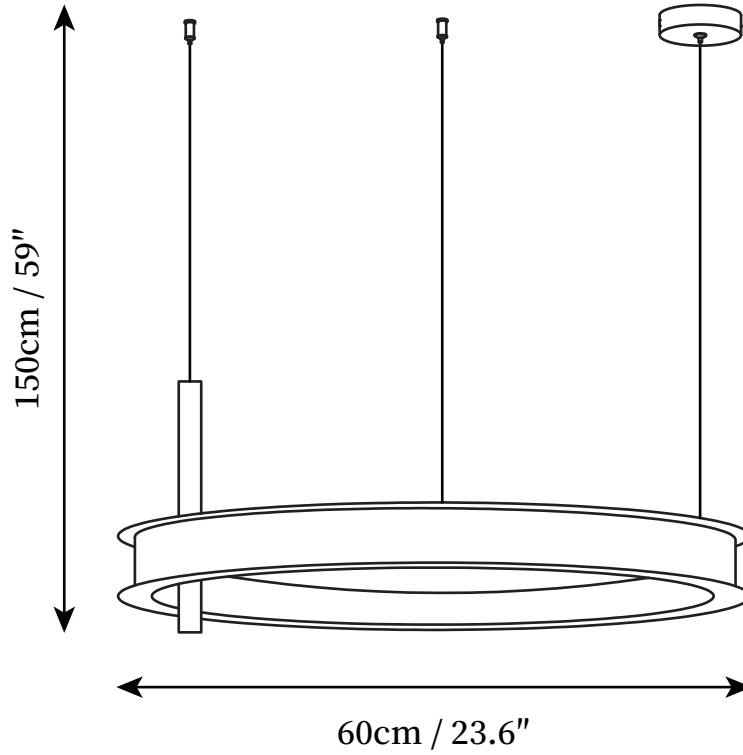

SPECIFICATION SHEET

SPECIFICATION DETAILS

*For custom options, consult factory for details

Fixture Dimmensions	D 15.7" x H 59"
Light source	Integrated LED
Wattage	20W
Voltage	AC 110-240V
Color Temperature	3000k
CRI(Ra)	80CRI
Mounting	Ceiling
Driver Required	Yes
Optional Color Temps	Warm Light (3000K), Neutral Light (4500K), Cool Light (6000K)
LED Rated Life	30000hours
Dimming	Dimming is not supported
Finishes	Black, Gold
Shade Details	White
Material	Stainless Steel, Metal, Acrylic
Wire Length	59"
Wire Type	White Coaxial Wire

SPECIFICATION SHEET

SPECIFICATION DETAILS

*For custom options, consult factory for details

Fixture Dimensions	D 23.6" x H 59"
Light source	Integrated LED
Wattage	25W
Voltage	AC 110-240V
Color Temperature	3000k
CRI(Ra)	80CRI
Mounting	Ceiling
Driver Required	Yes
Optional Color Temps	Warm Light (3000K), Neutral Light (4500K), Cool Light (6000K)
LED Rated Life	30000hours
Dimming	Dimming is not supported
Finishes	Black, Gold
Shade Details	White
Material	Stainless Steel, Metal, Acrylic
Wire Length	59"
Wire Type	White Coaxial Wire

SPECIFICATION SHEET

SPECIFICATION DETAILS

*For custom options, consult factory for details

Fixture Dimensions	D 31.5" x H 59"
Light source	Integrated LED
Wattage	30W
Voltage	AC 110-240V
Color Temperature	3000k
CRI(Ra)	80CRI
Mounting	Ceiling
Driver Required	Yes
Optional Color Temps	Warm Light (3000K), Neutral Light (4500K), Cool Light (6000K)
LED Rated Life	30000hours
Dimming	Dimming is not supported
Finishes	Black, Gold
Shade Details	White
Material	Stainless Steel, Metal, Acrylic
Wire Length	59"
Wire Type	White Coaxial Wire