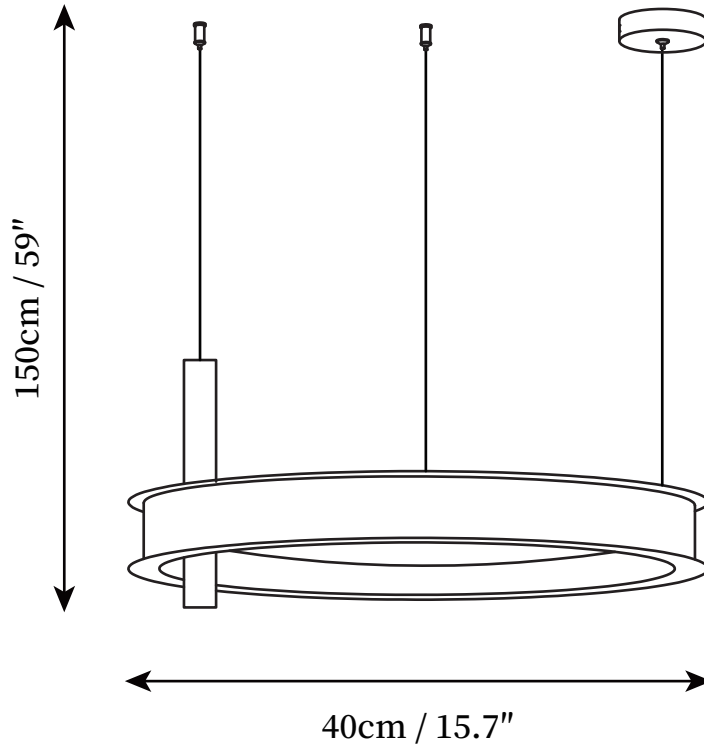

SPECIFICATION SHEET

SPECIFICATION DETAILS

*For custom options, consult factory for details

Fixture Dimmensions	D 15.7" x H 59"
Light source	Integrated LED
Wattage	20W
Voltage	AC 110-240V
Color Temperature	3000k
CRI(Ra)	80CRI
Mounting	Ceiling
Driver Required	Yes
Optional Color Temps	Warm Light (3000K), Neutral Light (4500K), Cool Light (6000K)
LED Rated Life	30000hours
Dimming	Dimming is not supported
Finishes	Black, Gold
Shade Details	White
Material	Stainless Steel, Metal, Acrylic
Wire Length	59"
Wire Type	White Coaxial Wire

SPECIFICATION SHEET

SPECIFICATION DETAILS

*For custom options, consult factory for details

Fixture Dimensions	D 23.6" x H 59"
Light source	Integrated LED
Wattage	25W
Voltage	AC 110-240V
Color Temperature	3000k
CRI(Ra)	80CRI
Mounting	Ceiling
Driver Required	Yes
Optional Color Temps	Warm Light (3000K), Neutral Light (4500K), Cool Light (6000K)
LED Rated Life	30000hours
Dimming	Dimming is not supported
Finishes	Black, Gold
Shade Details	White
Material	Stainless Steel, Metal, Acrylic
Wire Length	59"
Wire Type	White Coaxial Wire

SPECIFICATION SHEET

SPECIFICATION DETAILS

*For custom options, consult factory for details

Fixture Dimensions	D 31.5" x H 59"
Light source	Integrated LED
Wattage	30W
Voltage	AC 110-240V
Color Temperature	3000k
CRI(Ra)	80CRI
Mounting	Ceiling
Driver Required	Yes
Optional Color Temps	Warm Light (3000K), Neutral Light (4500K), Cool Light (6000K)
LED Rated Life	30000hours
Dimming	Dimming is not supported
Finishes	Black, Gold
Shade Details	White
Material	Stainless Steel, Metal, Acrylic
Wire Length	59"
Wire Type	White Coaxial Wire