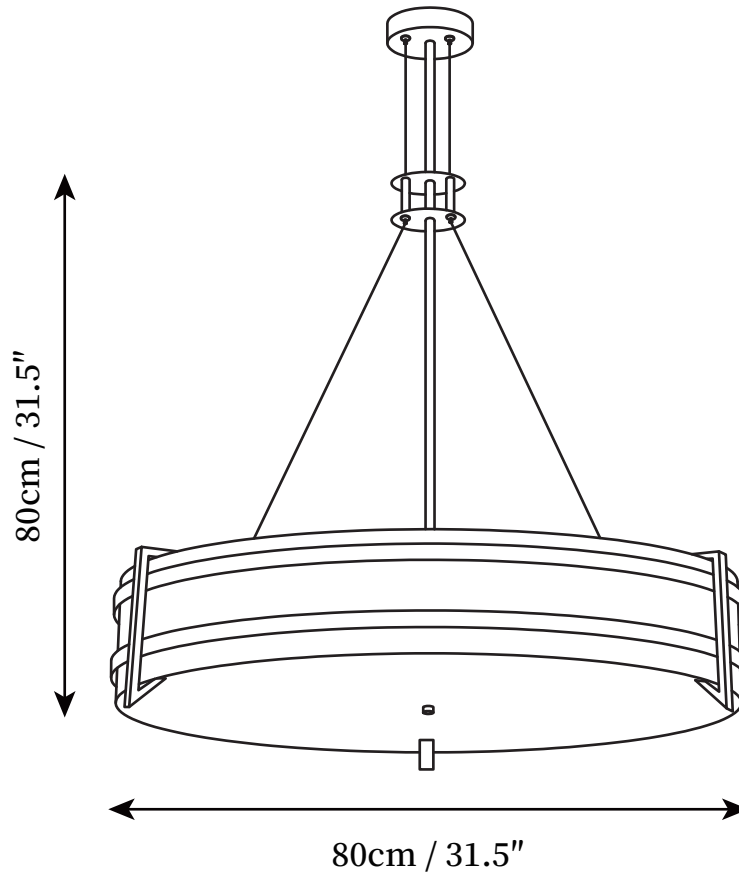

SPECIFICATION SHEET

SPECIFICATION DETAILS

*For custom options, consult factory for details

Fixture Dimensions	D 23.6" x H 29.5"
Light source	E14
Wattage	15W
Voltage	AC 110-240V
Color Temperature	Based on the purchase of light bulbs
CRI(Ra)	80CRI
Mounting	Ceiling
Driver Required	NO
Optional Color Temps	Buy bulbs as needed
LED Rated Life	Based on bulb life (we do not supply bulbs)
Dimming	Dimming is not supported
Finishes	Black
Shade Details	White
Material	Iron, Metal, Fabric, Acrylic
Wire Length	59"
Wire Type	Black Coaxial Wire

SPECIFICATION SHEET

SPECIFICATION DETAILS

*For custom options, consult factory for details

Fixture Dimensions	D 26.5" x H 30.7"
Light source	E14
Wattage	15W
Voltage	AC 110-240V
Color Temperature	Based on the purchase of light bulbs
CRI(Ra)	80CRI
Mounting	Ceiling
Driver Required	NO
Optional Color Temps	Buy bulbs as needed
LED Rated Life	Based on bulb life (we do not supply bulbs)
Dimming	Dimming is not supported
Finishes	Black
Shade Details	White
Material	Iron, Metal, Fabric, Acrylic
Wire Length	59"
Wire Type	Black Coaxial Wire

SPECIFICATION SHEET

SPECIFICATION DETAILS

*For custom options, consult factory for details

Fixture Dimensions	D 31.5" x H 31.5"
Light source	E14
Wattage	15W
Voltage	AC 110-240V
Color Temperature	Based on the purchase of light bulbs
CRI(Ra)	80CRI
Mounting	Ceiling
Driver Required	NO
Optional Color Temps	Buy bulbs as needed
LED Rated Life	Based on bulb life (we do not supply bulbs)
Dimming	Dimming is not supported
Finishes	Black
Shade Details	White
Material	Iron, Metal, Fabric, Acrylic
Wire Length	59"
Wire Type	Black Coaxial Wire