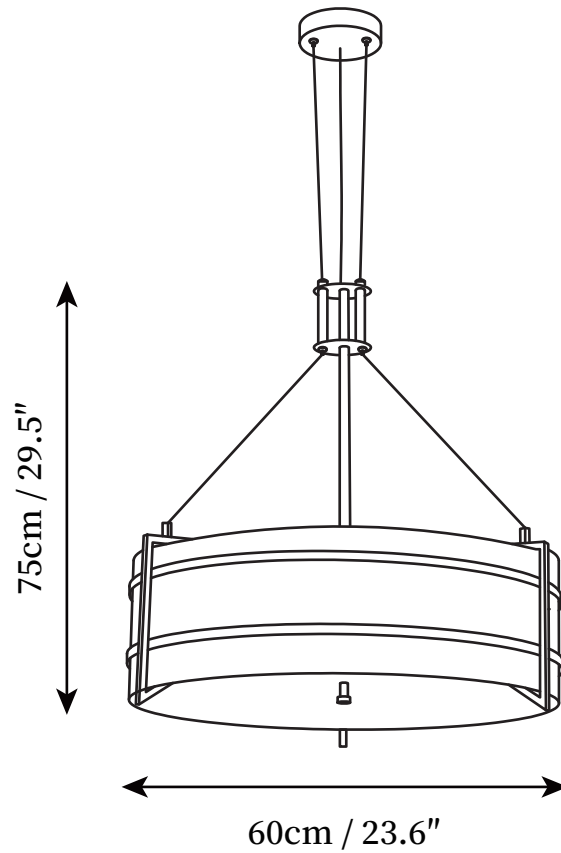

SPECIFICATION SHEET

SPECIFICATION DETAILS

*For custom options, consult factory for details

Fixture Dimensions	D 23.6" x H 29.5"
Light source	E14
Wattage	15W
Voltage	AC 110-240V
Color Temperature	Based on the purchase of light bulbs
CRI(Ra)	80CRI
Mounting	Ceiling
Driver Required	NO
Optional Color Temps	Buy bulbs as needed
LED Rated Life	Based on bulb life (we do not supply bulbs)
Dimming	Dimming is not supported
Finishes	Black
Shade Details	White
Material	Iron, Metal, Fabric, Acrylic
Wire Length	59"
Wire Type	Black Coaxial Wire

SPECIFICATION SHEET

SPECIFICATION DETAILS

*For custom options, consult factory for details

Fixture Dimensions	D 26.5" x H 30.7"
Light source	E14
Wattage	15W
Voltage	AC 110-240V
Color Temperature	Based on the purchase of light bulbs
CRI(Ra)	80CRI
Mounting	Ceiling
Driver Required	NO
Optional Color Temps	Buy bulbs as needed
LED Rated Life	Based on bulb life (we do not supply bulbs)
Dimming	Dimming is not supported
Finishes	Black
Shade Details	White
Material	Iron, Metal, Fabric, Acrylic
Wire Length	59"
Wire Type	Black Coaxial Wire

SPECIFICATION SHEET

SPECIFICATION DETAILS

*For custom options, consult factory for details

Fixture Dimensions	D 31.5" x H 31.5"
Light source	E14
Wattage	15W
Voltage	AC 110-240V
Color Temperature	Based on the purchase of light bulbs
CRI(Ra)	80CRI
Mounting	Ceiling
Driver Required	NO
Optional Color Temps	Buy bulbs as needed
LED Rated Life	Based on bulb life (we do not supply bulbs)
Dimming	Dimming is not supported
Finishes	Black
Shade Details	White
Material	Iron, Metal, Fabric, Acrylic
Wire Length	59"
Wire Type	Black Coaxial Wire