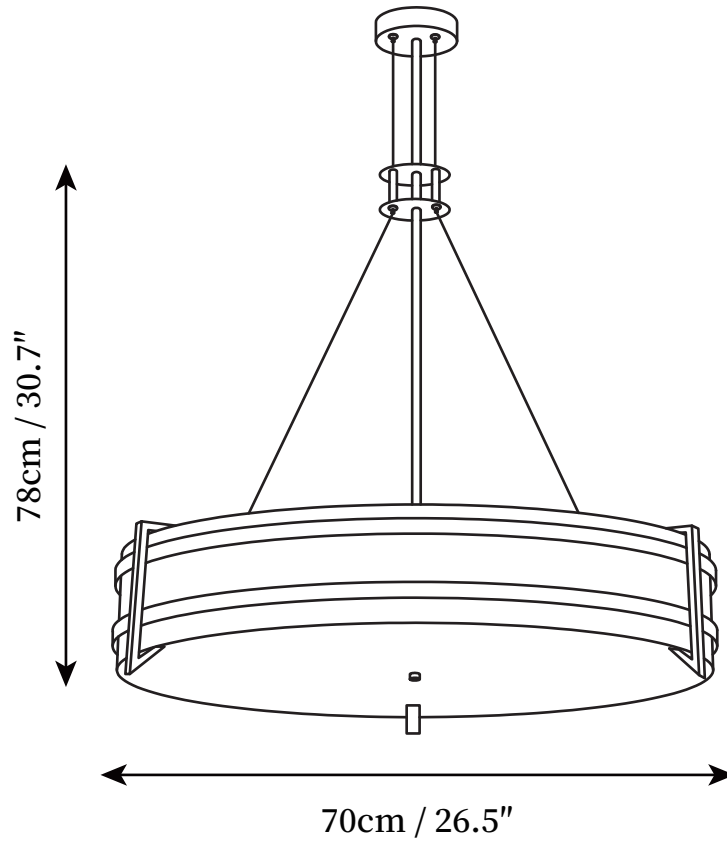

SPECIFICATION SHEET

SPECIFICATION DETAILS

*For custom options, consult factory for details

Fixture Dimensions	D 23.6" x H 29.5"
Light source	E14
Wattage	15W
Voltage	AC 110-240V
Color Temperature	Based on the purchase of light bulbs
CRI(Ra)	80CRI
Mounting	Ceiling
Driver Required	NO
Optional Color Temps	Buy bulbs as needed
LED Rated Life	Based on bulb life (we do not supply bulbs)
Dimming	Dimming is not supported
Finishes	Black
Shade Details	White
Material	Iron, Metal, Fabric, Acrylic
Wire Length	59"
Wire Type	Black Coaxial Wire

SPECIFICATION SHEET

SPECIFICATION DETAILS

*For custom options, consult factory for details

Fixture Dimensions	D 26.5" x H 30.7"
Light source	E14
Wattage	15W
Voltage	AC 110-240V
Color Temperature	Based on the purchase of light bulbs
CRI(Ra)	80CRI
Mounting	Ceiling
Driver Required	NO
Optional Color Temps	Buy bulbs as needed
LED Rated Life	Based on bulb life (we do not supply bulbs)
Dimming	Dimming is not supported
Finishes	Black
Shade Details	White
Material	Iron, Metal, Fabric, Acrylic
Wire Length	59"
Wire Type	Black Coaxial Wire

SPECIFICATION SHEET

SPECIFICATION DETAILS

*For custom options, consult factory for details

Fixture Dimensions	D 31.5" x H 31.5"
Light source	E14
Wattage	15W
Voltage	AC 110-240V
Color Temperature	Based on the purchase of light bulbs
CRI(Ra)	80CRI
Mounting	Ceiling
Driver Required	NO
Optional Color Temps	Buy bulbs as needed
LED Rated Life	Based on bulb life (we do not supply bulbs)
Dimming	Dimming is not supported
Finishes	Black
Shade Details	White
Material	Iron, Metal, Fabric, Acrylic
Wire Length	59"
Wire Type	Black Coaxial Wire