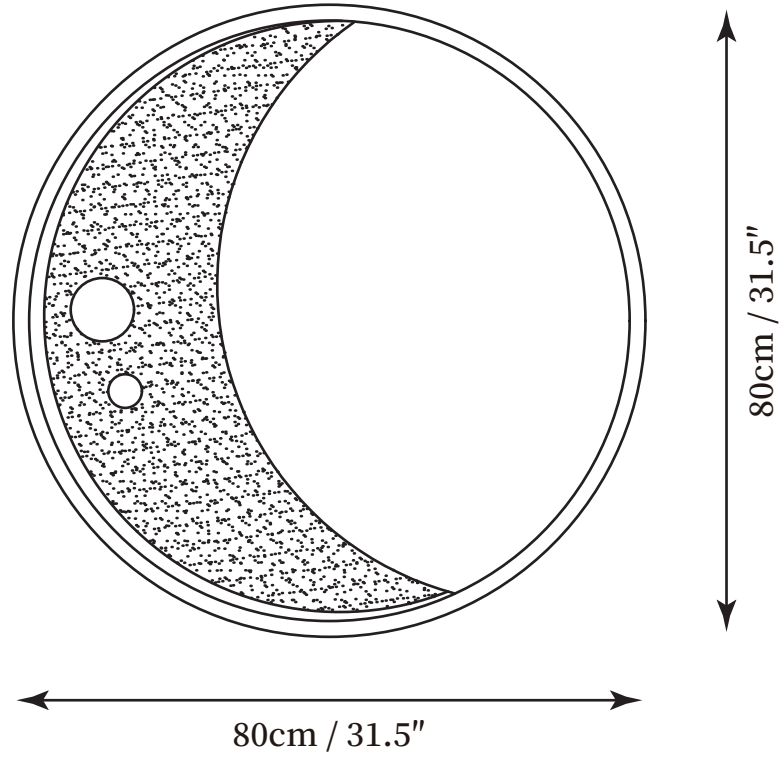

## SPECIFICATION DETAILS

\*For custom options, consult factory for details

<b>Fixture Dimensions</b>	D 15.7" x H 15.7"
<b>Light source</b>	Integrated LED
<b>Wattage</b>	~10 W
<b>Voltage</b>	AC 110-240V
<b>Color Temperature</b>	3000k
<b>CRI(Ra)</b>	80CRI
<b>Mounting</b>	Wall
<b>Driver Required</b>	Yes
<b>Optional Color Temps</b>	Warm Light (3000K), Neutral Light (4500K), Cool Light (6000K)
<b>LED Rated Life</b>	30000 hours
<b>Dimming</b>	Dimming is not supported
<b>Finishes</b>	Black
<b>Shade Details</b>	White
<b>Material</b>	Aluminum, Resin
<b>Wire Length</b>	No
<b>Wire Type</b>	No

## SPECIFICATION DETAILS

\*For custom options, consult factory for details

<b>Fixture Dimensions</b>	D 23.6" x H 23.6"
<b>Light source</b>	Integrated LED
<b>Wattage</b>	~20 W
<b>Voltage</b>	AC 110-240V
<b>Color Temperature</b>	3000k
<b>CRI(Ra)</b>	80CRI
<b>Mounting</b>	Wall
<b>Driver Required</b>	Yes
<b>Optional Color Temps</b>	Warm Light (3000K), Neutral Light (4500K), Cool Light (6000K)
<b>LED Rated Life</b>	30000 hours
<b>Dimming</b>	Dimming is not supported
<b>Finishes</b>	Black
<b>Shade Details</b>	White
<b>Material</b>	Aluminum, Resin
<b>Wire Length</b>	No
<b>Wire Type</b>	No

## SPECIFICATION DETAILS

\*For custom options, consult factory for details

<b>Fixture Dimensions</b>	D 31.5" x H 31.5"
<b>Light source</b>	Integrated LED
<b>Wattage</b>	~30 W
<b>Voltage</b>	AC 110-240V
<b>Color Temperature</b>	3000k
<b>CRI(Ra)</b>	80CRI
<b>Mounting</b>	Wall
<b>Driver Required</b>	Yes
<b>Optional Color Temps</b>	Warm Light (3000K), Neutral Light (4500K), Cool Light (6000K)
<b>LED Rated Life</b>	30000 hours
<b>Dimming</b>	Dimming is not supported
<b>Finishes</b>	Black
<b>Shade Details</b>	White
<b>Material</b>	Aluminum, Resin
<b>Wire Length</b>	No
<b>Wire Type</b>	No