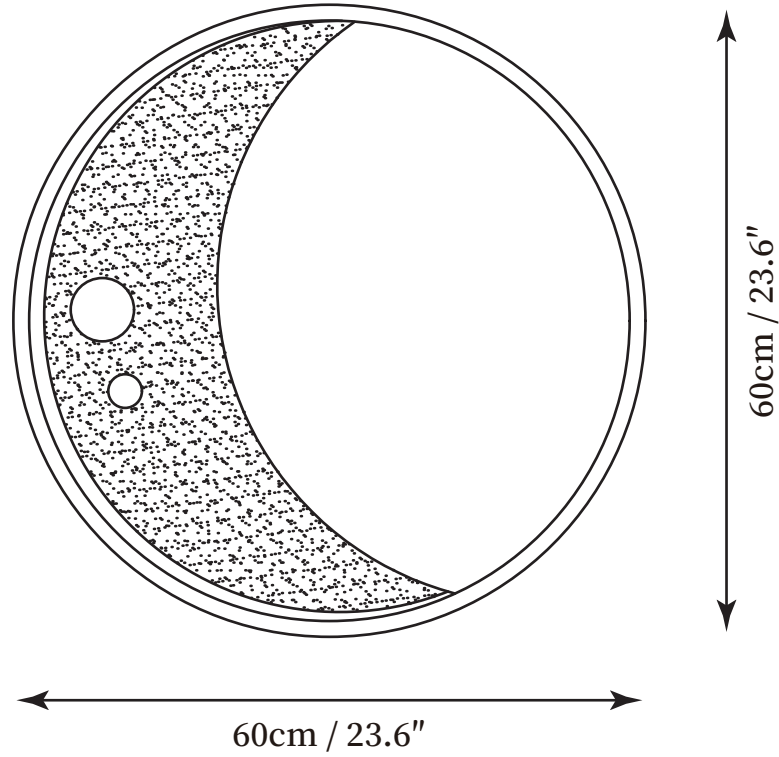

## SPECIFICATION DETAILS

\*For custom options, consult factory for details

<b>Fixture Dimensions</b>	D 15.7" x H 15.7"
<b>Light source</b>	Integrated LED
<b>Wattage</b>	~10 W
<b>Voltage</b>	AC 110-240V
<b>Color Temperature</b>	3000k
<b>CRI(Ra)</b>	80CRI
<b>Mounting</b>	Wall
<b>Driver Required</b>	Yes
<b>Optional Color Temps</b>	Warm Light (3000K), Neutral Light (4500K), Cool Light (6000K)
<b>LED Rated Life</b>	30000 hours
<b>Dimming</b>	Dimming is not supported
<b>Finishes</b>	Black
<b>Shade Details</b>	White
<b>Material</b>	Aluminum, Resin
<b>Wire Length</b>	No
<b>Wire Type</b>	No

## SPECIFICATION DETAILS

\*For custom options, consult factory for details

<b>Fixture Dimensions</b>	D 23.6" x H 23.6"
<b>Light source</b>	Integrated LED
<b>Wattage</b>	~20 W
<b>Voltage</b>	AC 110-240V
<b>Color Temperature</b>	3000k
<b>CRI(Ra)</b>	80CRI
<b>Mounting</b>	Wall
<b>Driver Required</b>	Yes
<b>Optional Color Temps</b>	Warm Light (3000K), Neutral Light (4500K), Cool Light (6000K)
<b>LED Rated Life</b>	30000 hours
<b>Dimming</b>	Dimming is not supported
<b>Finishes</b>	Black
<b>Shade Details</b>	White
<b>Material</b>	Aluminum, Resin
<b>Wire Length</b>	No
<b>Wire Type</b>	No

## SPECIFICATION DETAILS

\*For custom options, consult factory for details

<b>Fixture Dimensions</b>	D 31.5" x H 31.5"
<b>Light source</b>	Integrated LED
<b>Wattage</b>	~30 W
<b>Voltage</b>	AC 110-240V
<b>Color Temperature</b>	3000k
<b>CRI(Ra)</b>	80CRI
<b>Mounting</b>	Wall
<b>Driver Required</b>	Yes
<b>Optional Color Temps</b>	Warm Light (3000K), Neutral Light (4500K), Cool Light (6000K)
<b>LED Rated Life</b>	30000 hours
<b>Dimming</b>	Dimming is not supported
<b>Finishes</b>	Black
<b>Shade Details</b>	White
<b>Material</b>	Aluminum, Resin
<b>Wire Length</b>	No
<b>Wire Type</b>	No