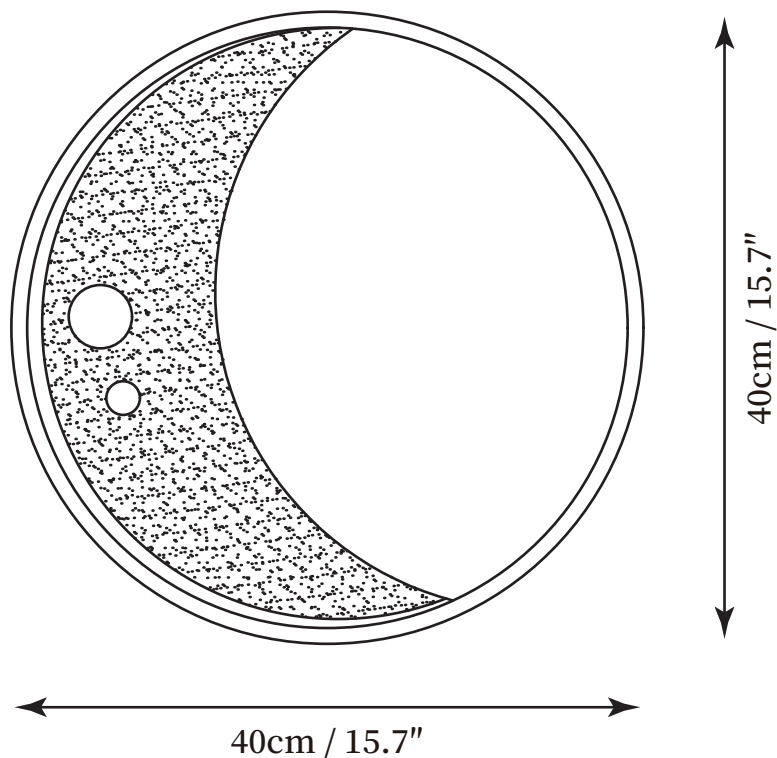

## SPECIFICATION DETAILS

\*For custom options, consult factory for details

<b>Fixture Dimensions</b>	D 15.7" x H 15.7"
<b>Light source</b>	Integrated LED
<b>Wattage</b>	~10 W
<b>Voltage</b>	AC 110-240V
<b>Color Temperature</b>	3000k
<b>CRI(Ra)</b>	80CRI
<b>Mounting</b>	Wall
<b>Driver Required</b>	Yes
<b>Optional Color Temps</b>	Warm Light (3000K), Neutral Light (4500K), Cool Light (6000K)
<b>LED Rated Life</b>	30000 hours
<b>Dimming</b>	Dimming is not supported
<b>Finishes</b>	Black
<b>Shade Details</b>	White
<b>Material</b>	Aluminum, Resin
<b>Wire Length</b>	No
<b>Wire Type</b>	No

## SPECIFICATION DETAILS

\*For custom options, consult factory for details

<b>Fixture Dimensions</b>	D 23.6" x H 23.6"
<b>Light source</b>	Integrated LED
<b>Wattage</b>	~20 W
<b>Voltage</b>	AC 110-240V
<b>Color Temperature</b>	3000k
<b>CRI(Ra)</b>	80CRI
<b>Mounting</b>	Wall
<b>Driver Required</b>	Yes
<b>Optional Color Temps</b>	Warm Light (3000K), Neutral Light (4500K), Cool Light (6000K)
<b>LED Rated Life</b>	30000 hours
<b>Dimming</b>	Dimming is not supported
<b>Finishes</b>	Black
<b>Shade Details</b>	White
<b>Material</b>	Aluminum, Resin
<b>Wire Length</b>	No
<b>Wire Type</b>	No

## SPECIFICATION DETAILS

\*For custom options, consult factory for details

<b>Fixture Dimensions</b>	D 31.5" x H 31.5"
<b>Light source</b>	Integrated LED
<b>Wattage</b>	~30 W
<b>Voltage</b>	AC 110-240V
<b>Color Temperature</b>	3000k
<b>CRI(Ra)</b>	80CRI
<b>Mounting</b>	Wall
<b>Driver Required</b>	Yes
<b>Optional Color Temps</b>	Warm Light (3000K), Neutral Light (4500K), Cool Light (6000K)
<b>LED Rated Life</b>	30000 hours
<b>Dimming</b>	Dimming is not supported
<b>Finishes</b>	Black
<b>Shade Details</b>	White
<b>Material</b>	Aluminum, Resin
<b>Wire Length</b>	No
<b>Wire Type</b>	No