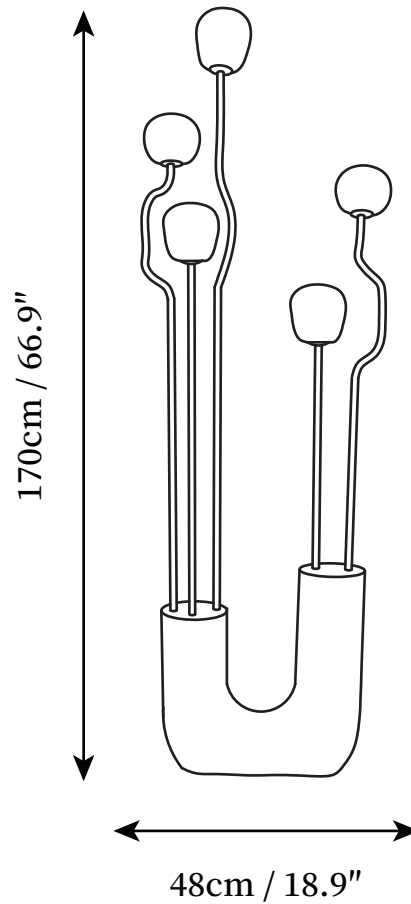

SPECIFICATION SHEET

SPECIFICATION DETAILS

*For custom options, consult factory for details

Fixture Dimensions	D 18.9" x H 66.9"
Light source	G9
Wattage	~3W(single light)
Voltage	AC 110-240V
Color Temperature	Based on the purchase of light bulbs
CRI(Ra)	80CRI
Mounting	Floor
Driver Required	NO
Optional Color Temps	Buy bulbs as needed
LED Rated Life	Based on bulb life (we do not supply bulbs)
Dimming	Dimming is not supported
Finishes	Gold+Black, Gold+White
Shade Details	White
Material	Resin, Iron, Metal, Glass
Wire Length	98.4"
Wire Type	Wire with switch plug