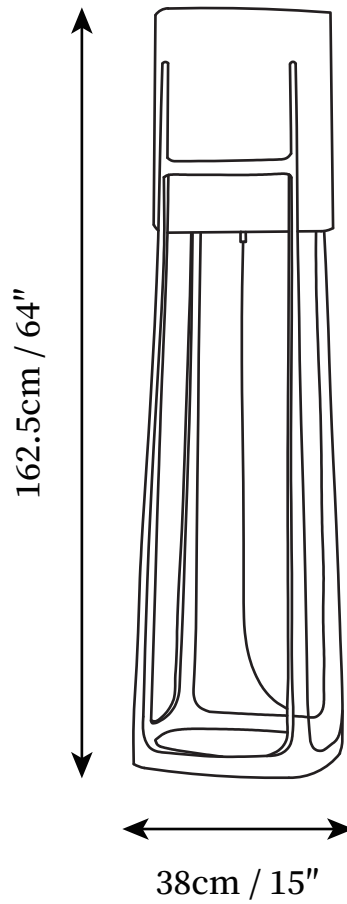

SPECIFICATION SHEET

SPECIFICATION DETAILS

*For custom options, consult factory for details

Fixture Dimensions	D 15" x H 64"
Light source	E26 or E27
Wattage	Max 40W
Voltage	AC 110-240V
Color Temperature	Based on the purchase of light bulbs
CRI(Ra)	80CRI
Mounting	Floor
Driver Required	NO
Optional Color Temps	Buy bulbs as needed
LED Rated Life	Based on bulb life (we do not supply bulbs)
Dimming	Dimming is not supported
Finishes	Brushed bronze
Shade Details	White
Material	Iron, Metal, Fabric
Wire Length	98.4"
Wire Type	Wire with switch plug