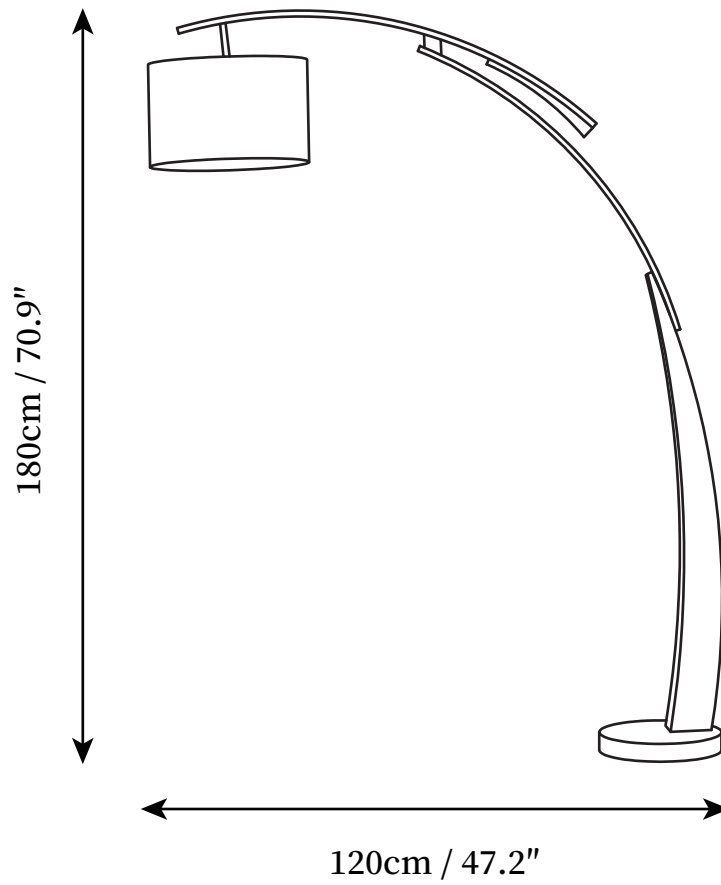

## SPECIFICATION DETAILS

\*For custom options, consult factory for details

<b>Fixture Dimensions</b>	L 47.2" x H 70.9"
<b>Light source</b>	E26 or E27
<b>Wattage</b>	Max 40W
<b>Voltage</b>	AC 110-240V
<b>Color Temperature</b>	Based on the purchase of light bulbs
<b>CRI(Ra)</b>	80CRI
<b>Mounting</b>	Floor
<b>Driver Required</b>	NO
<b>Optional Color Temps</b>	Buy bulbs as needed
<b>LED Rated Life</b>	Based on bulb life (we do not supply bulbs)
<b>Dimming</b>	Dimming is not supported
<b>Finishes</b>	Black+Gold plated
<b>Shade Details</b>	White
<b>Material</b>	Iron, Metal, Fabric
<b>Wire Length</b>	98.4"
<b>Wire Type</b>	Wire with switch plug