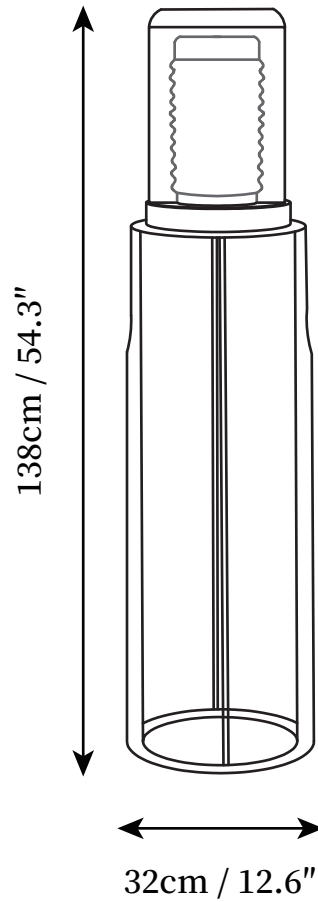

SPECIFICATION SHEET

SPECIFICATION DETAILS

*For custom options, consult factory for details

Fixture Dimensions	D 12.6" x H 54.3"
Light source	Integrated LED
Wattage	20W
Voltage	AC 110-240V
Color Temperature	3000k
CRI(Ra)	80CRI
Mounting	Floor
Driver Required	Yes
Optional Color Temps	Warm Light (3000K), Neutral Light (4500K), Cool Light (6000K)
LED Rated Life	30000hours
Dimming	Dimming is not supported
Finishes	Black
Shade Details	White+Clear
Material	Iron, Metal, Glass
Wire Length	98.4"
Wire Type	Wire with switch plug

SPECIFICATION SHEET

SPECIFICATION DETAILS

*For custom options, consult factory for details

Fixture Dimensions	D 12.6" x H 62.2"
Light source	Integrated LED
Wattage	20W
Voltage	AC 110-240V
Color Temperature	3000k
CRI(Ra)	80CRI
Mounting	Floor
Driver Required	Yes
Optional Color Temps	Warm Light (3000K), Neutral Light (4500K), Cool Light (6000K)
LED Rated Life	30000hours
Dimming	Dimming is not supported
Finishes	Black
Shade Details	White+Clear
Material	Iron, Metal, Glass
Wire Length	98.4"
Wire Type	Wire with switch plug