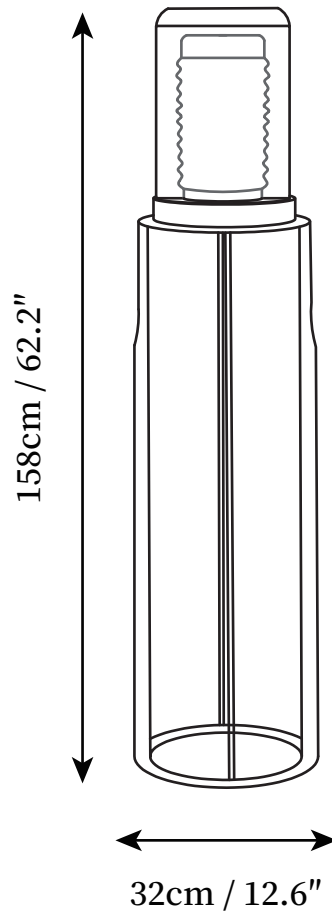

SPECIFICATION SHEET

SPECIFICATION DETAILS

*For custom options, consult factory for details

Fixture Dimensions	D 12.6" x H 54.3"
Light source	Integrated LED
Wattage	20W
Voltage	AC 110-240V
Color Temperature	3000k
CRI(Ra)	80CRI
Mounting	Floor
Driver Required	Yes
Optional Color Temps	Warm Light (3000K), Neutral Light (4500K), Cool Light (6000K)
LED Rated Life	30000hours
Dimming	Dimming is not supported
Finishes	Black
Shade Details	White+Clear
Material	Iron, Metal, Glass
Wire Length	98.4"
Wire Type	Wire with switch plug

SPECIFICATION SHEET

SPECIFICATION DETAILS

*For custom options, consult factory for details

Fixture Dimensions	D 12.6" x H 62.2"
Light source	Integrated LED
Wattage	20W
Voltage	AC 110-240V
Color Temperature	3000k
CRI(Ra)	80CRI
Mounting	Floor
Driver Required	Yes
Optional Color Temps	Warm Light (3000K), Neutral Light (4500K), Cool Light (6000K)
LED Rated Life	30000hours
Dimming	Dimming is not supported
Finishes	Black
Shade Details	White+Clear
Material	Iron, Metal, Glass
Wire Length	98.4"
Wire Type	Wire with switch plug