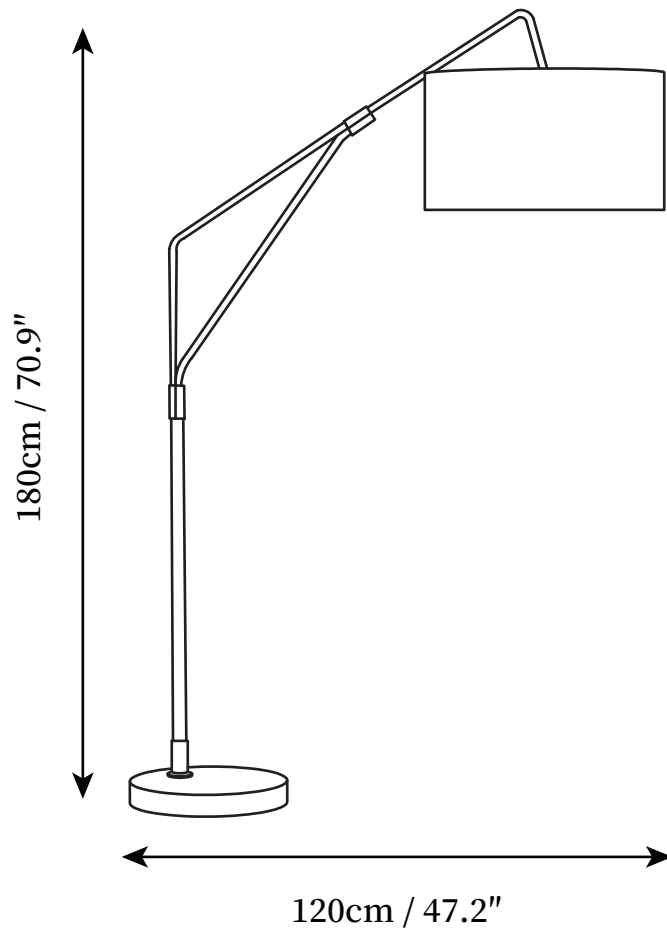

SPECIFICATION SHEET

SPECIFICATION DETAILS

*For custom options, consult factory for details

Fixture Dimensions	L 47.2" x H 70.9"
Light source	E26 or E27
Wattage	Max 40W
Voltage	AC 110-240V
Color Temperature	Based on the purchase of light bulbs
CRI(Ra)	80CRI
Mounting	Floor
Driver Required	NO
Optional Color Temps	Buy bulbs as needed
LED Rated Life	Based on bulb life (we do not supply bulbs)
Dimming	Dimming is not supported
Finishes	Black
Shade Details	White
Material	Iron, Metal, Fabric, Marble
Wire Length	98.4"
Wire Type	Wire with switch plug