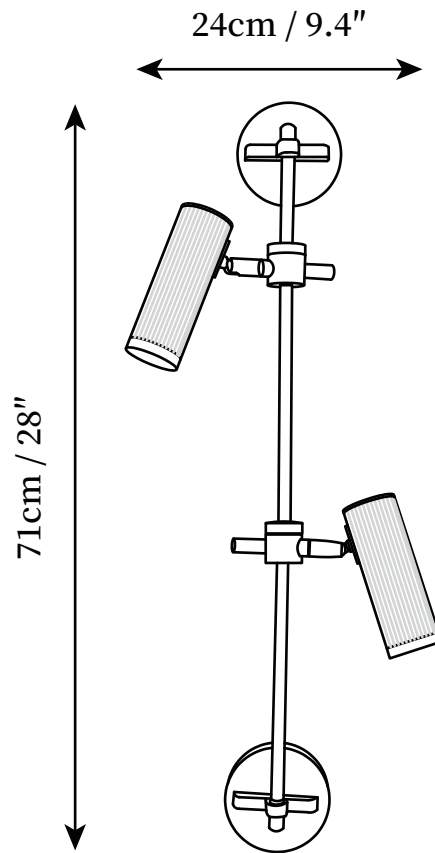

SPECIFICATION SHEET

SPECIFICATION DETAILS

*For custom options, consult factory for details

Fixture Dimensions	D 6.7" x H 21.7"
Light source	G5.3
Wattage	5W
Voltage	AC 110-240V
Color Temperature	Based on the purchase of light bulbs
CRI(Ra)	80CRI
Mounting	Wall
Driver Required	No
Optional Color Temps	Buy bulbs as needed
LED Rated Life	Based on bulb life (we do not supply bulbs)
Dimming	Dimming is not supported
Finishes	Brass
Shade Details	Brass
Material	Brass, Metal
Wire Length	No
Wire Type	No

SPECIFICATION SHEET

SPECIFICATION DETAILS

*For custom options, consult factory for details

Fixture Dimensions	D 9.4" x H 28"
Light source	G5.3
Wattage	5W
Voltage	AC 110-240V
Color Temperature	Based on the purchase of light bulbs
CRI(Ra)	80CRI
Mounting	Wall
Driver Required	No
Optional Color Temps	Buy bulbs as needed
LED Rated Life	Based on bulb life (we do not supply bulbs)
Dimming	Dimming is not supported
Finishes	Brass
Shade Details	Brass
Material	Brass, Metal
Wire Length	No
Wire Type	No