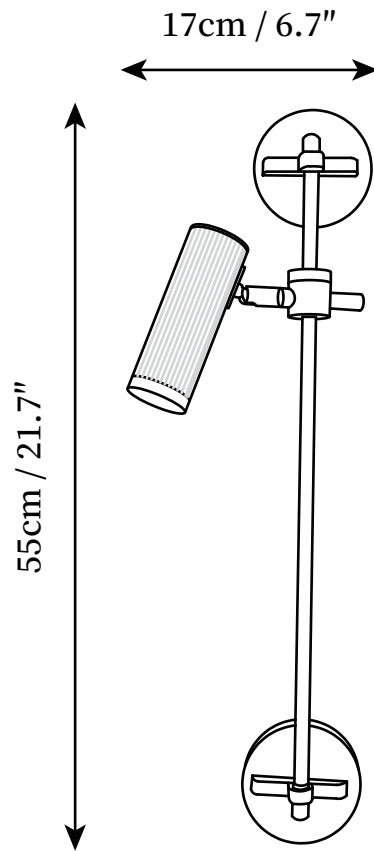

SPECIFICATION SHEET

SPECIFICATION DETAILS

*For custom options, consult factory for details

Fixture Dimensions	D 6.7" x H 21.7"
Light source	G5.3
Wattage	5W
Voltage	AC 110-240V
Color Temperature	Based on the purchase of light bulbs
CRI(Ra)	80CRI
Mounting	Wall
Driver Required	No
Optional Color Temps	Buy bulbs as needed
LED Rated Life	Based on bulb life (we do not supply bulbs)
Dimming	Dimming is not supported
Finishes	Brass
Shade Details	Brass
Material	Brass, Metal
Wire Length	No
Wire Type	No

SPECIFICATION SHEET

SPECIFICATION DETAILS

*For custom options, consult factory for details

Fixture Dimensions	D 9.4" x H 28"
Light source	G5.3
Wattage	5W
Voltage	AC 110-240V
Color Temperature	Based on the purchase of light bulbs
CRI(Ra)	80CRI
Mounting	Wall
Driver Required	No
Optional Color Temps	Buy bulbs as needed
LED Rated Life	Based on bulb life (we do not supply bulbs)
Dimming	Dimming is not supported
Finishes	Brass
Shade Details	Brass
Material	Brass, Metal
Wire Length	No
Wire Type	No