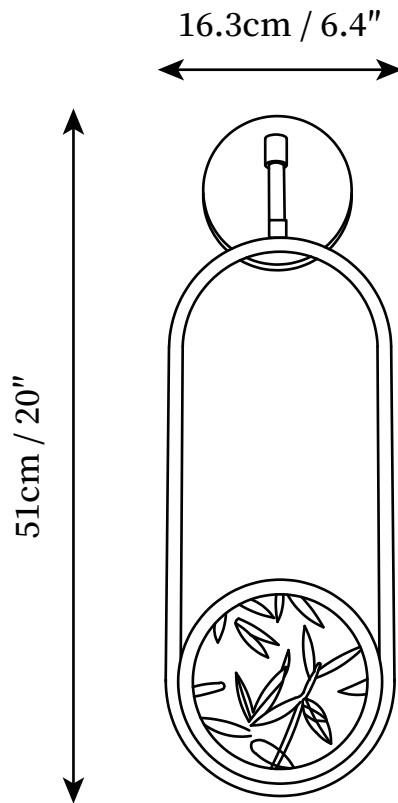

SPECIFICATION SHEET

SPECIFICATION DETAILS

*For custom options, consult factory for details

Fixture Dimensions	D 6.4" x H 20"
Light source	Integrated LED
Wattage	8W
Voltage	AC 110-240V
Color Temperature	3000k
CRI(Ra)	80CRI
Mounting	Wall
Driver Required	Yes
Optional Color Temps	Warm Light (3000K), Neutral Light (4500K), Cool Light (6000K)
LED Rated Life	30000hours
Dimming	Dimming is not supported
Finishes	Brass
Shade Details	White
Material	Brass, Enamelled stained glass
Wire Length	No
Wire Type	No