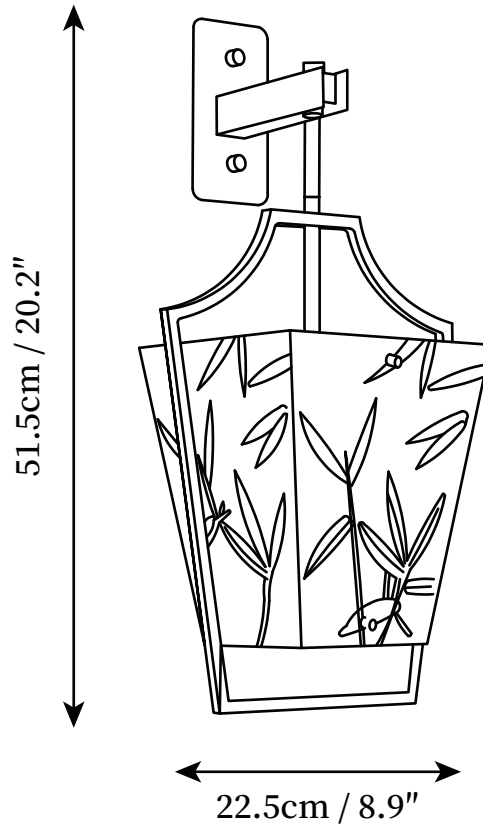

# SPECIFICATION SHEET

---

## SPECIFICATION DETAILS

\*For custom options, consult factory for details

<b>Fixture Dimensions</b>	D 8.9" x H 20.2"
<b>Light source</b>	E14
<b>Wattage</b>	15W
<b>Voltage</b>	AC 110-240V
<b>Color Temperature</b>	Based on the purchase of light bulbs
<b>CRI(Ra)</b>	80CRI
<b>Mounting</b>	Wall
<b>Driver Required</b>	No
<b>Optional Color Temps</b>	Buy bulbs as needed
<b>LED Rated Life</b>	Based on bulb life (we do not supply bulbs)
<b>Dimming</b>	Dimming is not supported
<b>Finishes</b>	Brass
<b>Shade Details</b>	Enameled stained glass
<b>Material</b>	Brass, Enameled stained glass
<b>Rod Length</b>	Suspension rods length 50+20cm(19.7"/7.9")
<b>Rod Type</b>	Brass / Rod