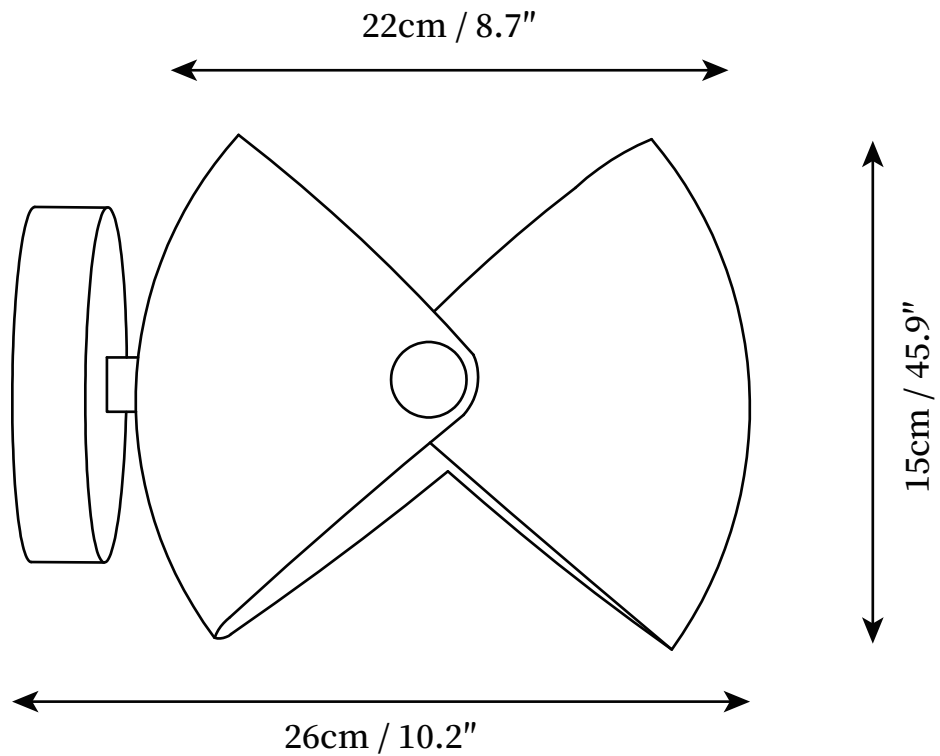

SPECIFICATION SHEET

SPECIFICATION DETAILS

*For custom options, consult factory for details

Fixture Dimensions	D 8.7" x H 5.9"
Light source	E14
Wattage	15W
Voltage	AC 110-240V
Color Temperature	Based on the purchase of light bulbs
CRI(Ra)	80CRI
Mounting	Wall
Driver Required	No
Optional Color Temps	Buy bulbs as needed
LED Rated Life	Based on bulb life (we do not supply bulbs)
Dimming	Dimming is not supported
Finishes	Brass
Shade Details	Brass
Material	Brass, Metal
Wire Length	No
Wire Type	No