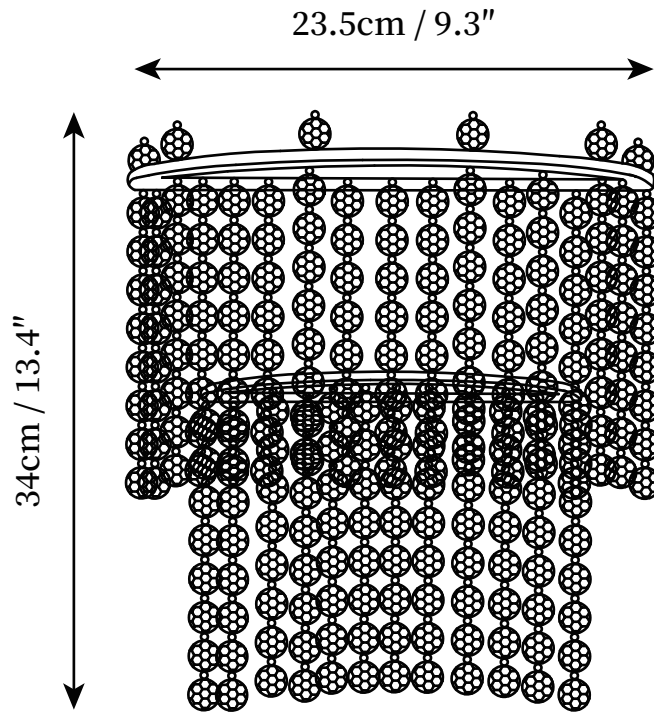

SPECIFICATION SHEET

SPECIFICATION DETAILS

*For custom options, consult factory for details

Fixture Dimensions	W 9.3" x D 5.7" x H 13.4"
Light source	E14
Wattage	15W
Voltage	AC 110-240V
Color Temperature	Based on the purchase of light bulbs
CRI(Ra)	80CRI
Mounting	Wall
Driver Required	No
Optional Color Temps	Buy bulbs as needed
LED Rated Life	Based on bulb life (we do not supply bulbs)
Dimming	Dimming is not supported
Finishes	Gold
Shade Details	Clear
Material	Iron, Metal, Crystal
Wire Length	No
Wire Type	No