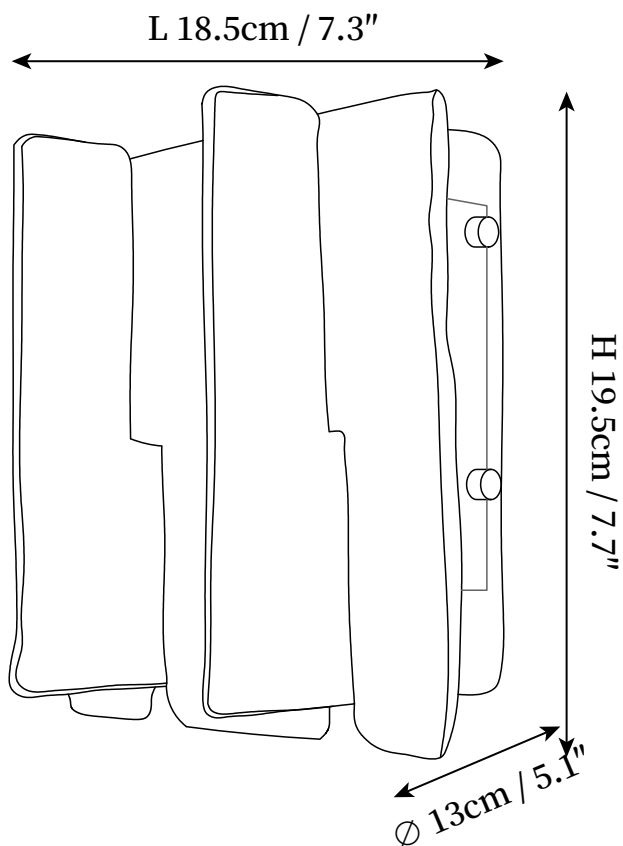

SPECIFICATION SHEET

SPECIFICATION DETAILS

*For custom options, consult factory for details

Fixture Dimensions	L 7.3" x W 5.1" x H 7.7"
Light source	E14 (bulb not included)
Wattage	MAX 15W incandescent bulb or LED equivalent.
Voltage	AC 110-240V
Mounting	Hardwired.
Dimming	Compatible with dimmable bulbs (bulb not included)
Control method	Compatible with common wall switches (not included)
Finishes	Gold
Glass Color	Cognac
Material	Iron, Metal, Glass
