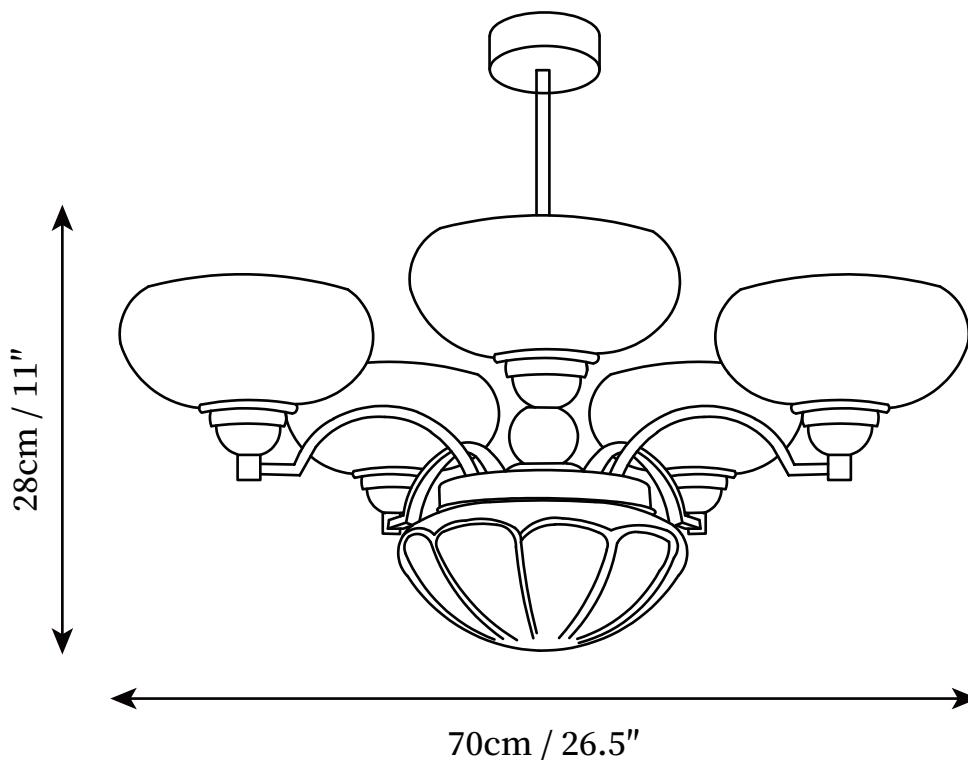

SPECIFICATION SHEET

SPECIFICATION DETAILS

*For custom options, consult factory for details

Fixture Dimensions	D 26.5" x H 11"
Light source	E26 or E27
Wattage	Max 40W
Voltage	AC 110-240V
Color Temperature	Based on the purchase of light bulbs
CRI(Ra)	80CRI
Mounting	Ceiling
Driver Required	NO
Optional Color Temps	Buy bulbs as needed
LED Rated Life	Based on bulb life (we do not supply bulbs)
Dimming	Dimming is not supported
Finishes	Chrome, Gold
Glass Details	White, Beige
Material	Iron, Glass, Metal
Rod Length	Suspension rod length 50cm/19.7"
Rod Type	Chrome, Gold / Rod