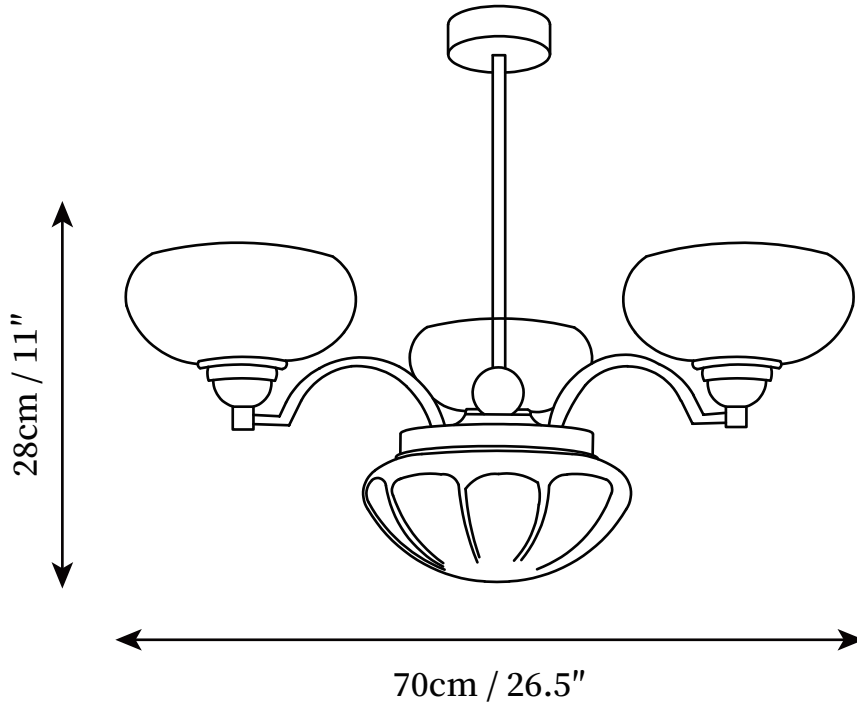

SPECIFICATION SHEET

SPECIFICATION DETAILS

*For custom options, consult factory for details

Fixture Dimensions	D 26.5" x H 11"
Light source	E26 or E27
Wattage	Max 40W
Voltage	AC 110-240V
Color Temperature	Based on the purchase of light bulbs
CRI(Ra)	80CRI
Mounting	Ceiling
Driver Required	NO
Optional Color Temps	Buy bulbs as needed
LED Rated Life	Based on bulb life (we do not supply bulbs)
Dimming	Dimming is not supported
Finishes	Chrome, Gold
Glass Details	White, Beige
Material	Iron, Glass, Metal
Rod Length	Suspension rod length 50cm/19.7"
Rod Type	Chrome, Gold / Rod