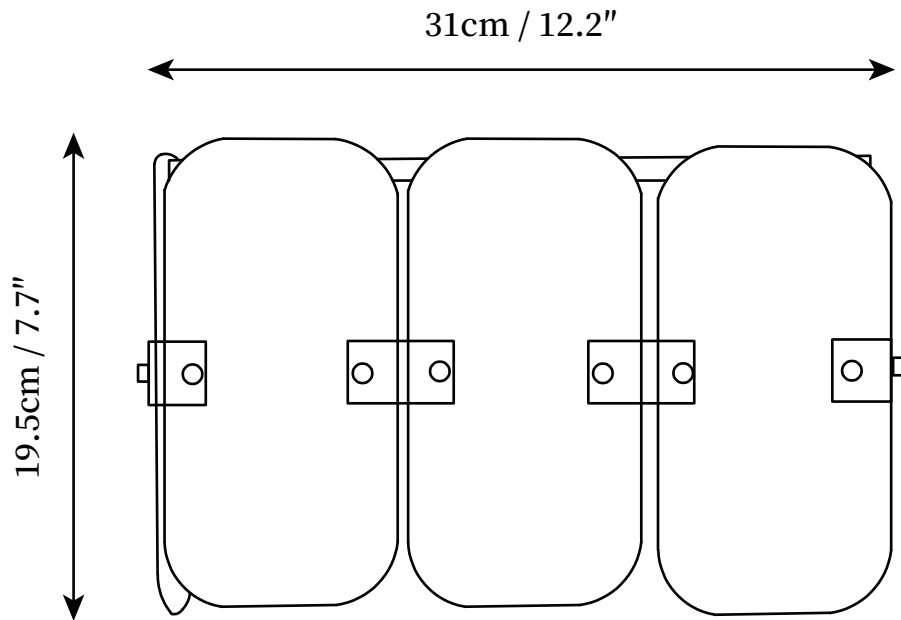

## SPECIFICATION DETAILS

\*For custom options, consult factory for details

<b>Fixture Dimensions</b>	D 12.2" x H 7.7"
<b>Light source</b>	G9
<b>Wattage</b>	~5W (Single lamp)
<b>Voltage</b>	AC 110-240V
<b>Color Temperature</b>	Based on the purchase of light bulbs
<b>CRI(Ra)</b>	80CRI
<b>Mounting</b>	Wall
<b>Driver Required</b>	No
<b>Optional Color Temps</b>	Buy bulbs as needed
<b>LED Rated Life</b>	Based on bulb life (we do not supply bulbs)
<b>Dimming</b>	Dimming is not supported
<b>Finishes</b>	Brass
<b>Shade Details</b>	Clear
<b>Material</b>	Brass, Glass
<b>Wire Length</b>	No
<b>Wire Type</b>	No