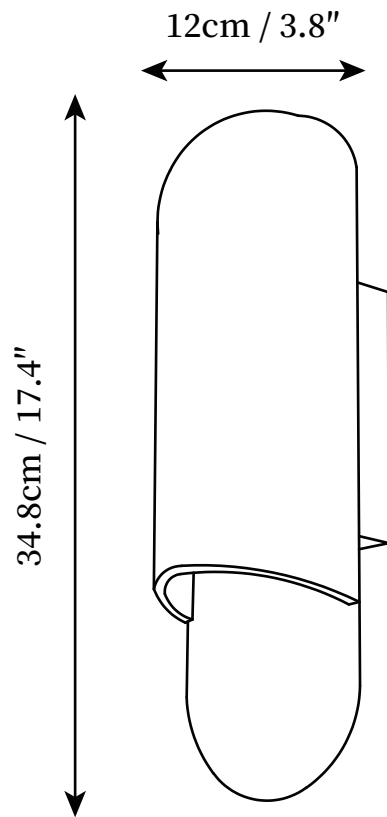

## SPECIFICATION DETAILS

\*For custom options, consult factory for details

<b>Fixture Dimensions</b>	D 3.8" x H 17.4"
<b>Light source</b>	G4
<b>Wattage</b>	~5W
<b>Voltage</b>	AC 110-240V
<b>Color Temperature</b>	Based on the purchase of light bulbs
<b>CRI(Ra)</b>	80CRI
<b>Mounting</b>	Wall
<b>Driver Required</b>	No
<b>Optional Color Temps</b>	Buy bulbs as needed
<b>LED Rated Life</b>	Based on bulb life (we do not supply bulbs)
<b>Dimming</b>	Dimming is not supported
<b>Finishes</b>	Gold, Black
<b>Shade Details</b>	White
<b>Material</b>	Marble, Iron, Metal
<b>Wire Length</b>	No
<b>Wire Type</b>	No