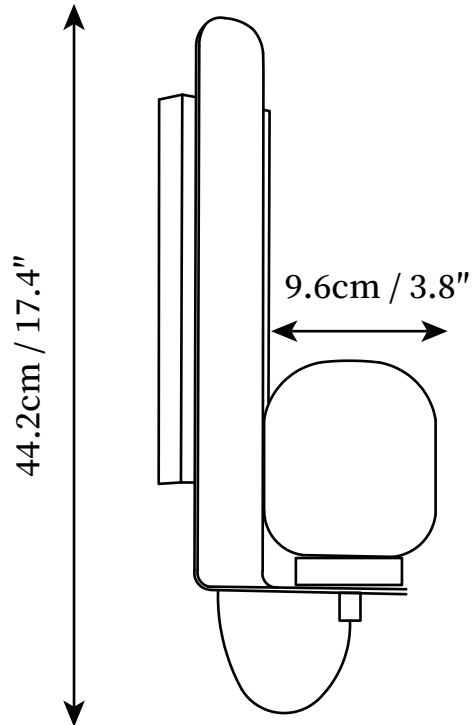

SPECIFICATION SHEET

SPECIFICATION DETAILS

*For custom options, consult factory for details

Fixture Dimensions	D 3.8" x H 17.4"
Light source	G9
Wattage	~5W
Voltage	AC 110-240V
Color Temperature	Based on the purchase of light bulbs
CRI(Ra)	80CRI
Mounting	Wall
Driver Required	No
Optional Color Temps	Buy bulbs as needed
LED Rated Life	Based on bulb life (we do not supply bulbs)
Dimming	Dimming is not supported
Finishes	Polished brass
Shade Details	Opaque glass
Material	Brass, Glass
Wire Length	No
Wire Type	No