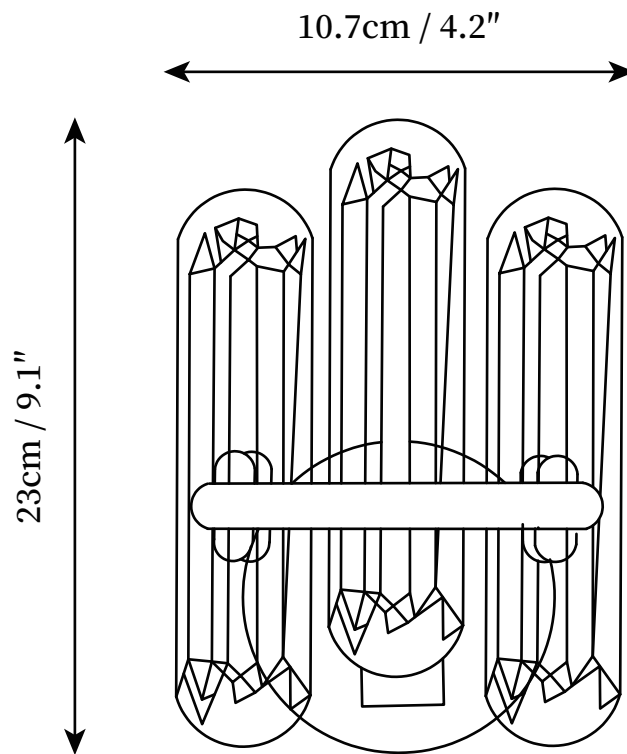

SPECIFICATION SHEET

SPECIFICATION DETAILS

*For custom options, consult factory for details

Fixture Dimensions	D 4.2" x H 9.1"
Light source	E14
Wattage	15W
Voltage	AC 110-240V
Color Temperature	Based on the purchase of light bulbs
CRI(Ra)	80CRI
Mounting	Wall
Driver Required	No
Optional Color Temps	Buy bulbs as needed
LED Rated Life	Based on bulb life (we do not supply bulbs)
Dimming	Dimming is not supported
Finishes	Brass
Shade Details	Clear
Material	Brass, K9 crystal
Wire Length	No
Wire Type	No