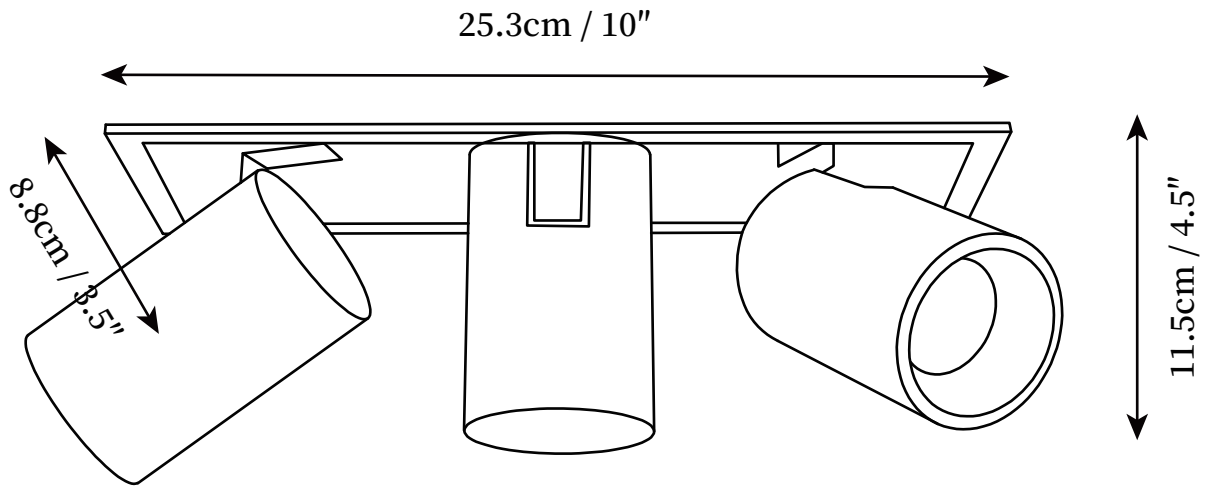

SPECIFICATION SHEET

SPECIFICATION DETAILS

*For custom options, consult factory for details

Fixture Dimensions	L 4.5" x W 3.5" x H 4.5"
Light source	Integrated LED
Wattage	12W
Voltage	AC 110-240V
Color Temperature	3000k
CRI(Ra)	80CRI
Mounting	Ceiling
Driver Required	Yes
Optional Color Temps	Warm Light (3000K), Neutral Light (4500K), Cool Light (6000K)
LED Rated Life	30000hours
Dimming	Dimming is not supported
Finishes	White, Black
Shade Details	White, Black
Material	Aluminum
Wire Length	NO
Wire Type	NO

SPECIFICATION SHEET

SPECIFICATION DETAILS

*For custom options, consult factory for details

Fixture Dimensions	L 6.8" x W 3.5" x H 4.5"
Light source	Integrated LED
Wattage	24W
Voltage	AC 110-240V
Color Temperature	3000k
CRI(Ra)	80CRI
Mounting	Ceiling
Driver Required	Yes
Optional Color Temps	Warm Light (3000K), Neutral Light (4500K), Cool Light (6000K)
LED Rated Life	30000hours
Dimming	Dimming is not supported
Finishes	White, Black
Shade Details	White, Black
Material	Metal, Iron, Aluminum alloy
Wire Length	NO
Wire Type	NO

SPECIFICATION SHEET

SPECIFICATION DETAILS

*For custom options, consult factory for details

Fixture Dimensions	L 10" x W 3.5" x H 4.5"
Light source	Integrated LED
Wattage	36W
Voltage	AC 110-240V
Color Temperature	3000k
CRI(Ra)	80CRI
Mounting	Ceiling
Driver Required	Yes
Optional Color Temps	Warm Light (3000K), Neutral Light (4500K), Cool Light (6000K)
LED Rated Life	30000hours
Dimming	Dimming is not supported
Finishes	White, Black
Shade Details	White, Black
Material	Metal, Iron, Aluminum alloy
Wire Length	NO
Wire Type	NO