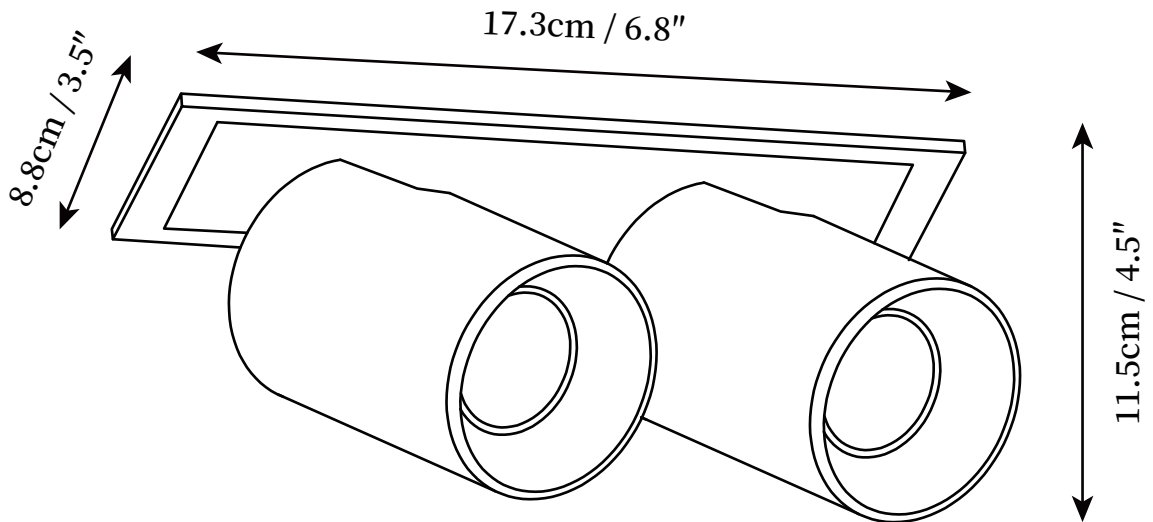

SPECIFICATION SHEET

SPECIFICATION DETAILS

*For custom options, consult factory for details

Fixture Dimensions	L 4.5" x W 3.5" x H 4.5"
Light source	Integrated LED
Wattage	12W
Voltage	AC 110-240V
Color Temperature	3000k
CRI(Ra)	80CRI
Mounting	Ceiling
Driver Required	Yes
Optional Color Temps	Warm Light (3000K), Neutral Light (4500K), Cool Light (6000K)
LED Rated Life	30000hours
Dimming	Dimming is not supported
Finishes	White, Black
Shade Details	White, Black
Material	Aluminum
Wire Length	NO
Wire Type	NO

SPECIFICATION SHEET

SPECIFICATION DETAILS

*For custom options, consult factory for details

Fixture Dimensions	L 6.8" x W 3.5" x H 4.5"
Light source	Integrated LED
Wattage	24W
Voltage	AC 110-240V
Color Temperature	3000k
CRI(Ra)	80CRI
Mounting	Ceiling
Driver Required	Yes
Optional Color Temps	Warm Light (3000K), Neutral Light (4500K), Cool Light (6000K)
LED Rated Life	30000hours
Dimming	Dimming is not supported
Finishes	White, Black
Shade Details	White, Black
Material	Metal, Iron, Aluminum alloy
Wire Length	NO
Wire Type	NO

SPECIFICATION SHEET

SPECIFICATION DETAILS

*For custom options, consult factory for details

Fixture Dimensions	L 10" x W 3.5" x H 4.5"
Light source	Integrated LED
Wattage	36W
Voltage	AC 110-240V
Color Temperature	3000k
CRI(Ra)	80CRI
Mounting	Ceiling
Driver Required	Yes
Optional Color Temps	Warm Light (3000K), Neutral Light (4500K), Cool Light (6000K)
LED Rated Life	30000hours
Dimming	Dimming is not supported
Finishes	White, Black
Shade Details	White, Black
Material	Metal, Iron, Aluminum alloy
Wire Length	NO
Wire Type	NO