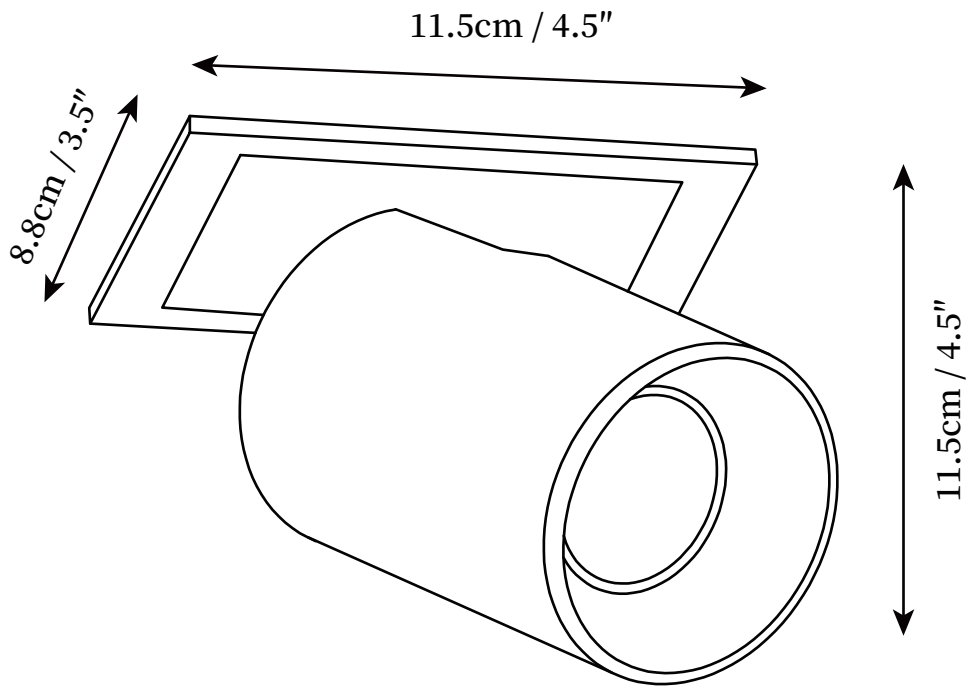

SPECIFICATION SHEET

SPECIFICATION DETAILS

*For custom options, consult factory for details

Fixture Dimensions	L 4.5" x W 3.5" x H 4.5"
Light source	Integrated LED
Wattage	12W
Voltage	AC 110-240V
Color Temperature	3000k
CRI(Ra)	80CRI
Mounting	Ceiling
Driver Required	Yes
Optional Color Temps	Warm Light (3000K), Neutral Light (4500K), Cool Light (6000K)
LED Rated Life	30000hours
Dimming	Dimming is not supported
Finishes	White, Black
Shade Details	White, Black
Material	Aluminum
Wire Length	NO
Wire Type	NO

SPECIFICATION SHEET

SPECIFICATION DETAILS

*For custom options, consult factory for details

Fixture Dimensions	L 6.8" x W 3.5" x H 4.5"
Light source	Integrated LED
Wattage	24W
Voltage	AC 110-240V
Color Temperature	3000k
CRI(Ra)	80CRI
Mounting	Ceiling
Driver Required	Yes
Optional Color Temps	Warm Light (3000K), Neutral Light (4500K), Cool Light (6000K)
LED Rated Life	30000hours
Dimming	Dimming is not supported
Finishes	White, Black
Shade Details	White, Black
Material	Metal, Iron, Aluminum alloy
Wire Length	NO
Wire Type	NO

SPECIFICATION SHEET

SPECIFICATION DETAILS

*For custom options, consult factory for details

Fixture Dimensions	L 10" x W 3.5" x H 4.5"
Light source	Integrated LED
Wattage	36W
Voltage	AC 110-240V
Color Temperature	3000k
CRI(Ra)	80CRI
Mounting	Ceiling
Driver Required	Yes
Optional Color Temps	Warm Light (3000K), Neutral Light (4500K), Cool Light (6000K)
LED Rated Life	30000hours
Dimming	Dimming is not supported
Finishes	White, Black
Shade Details	White, Black
Material	Metal, Iron, Aluminum alloy
Wire Length	NO
Wire Type	NO