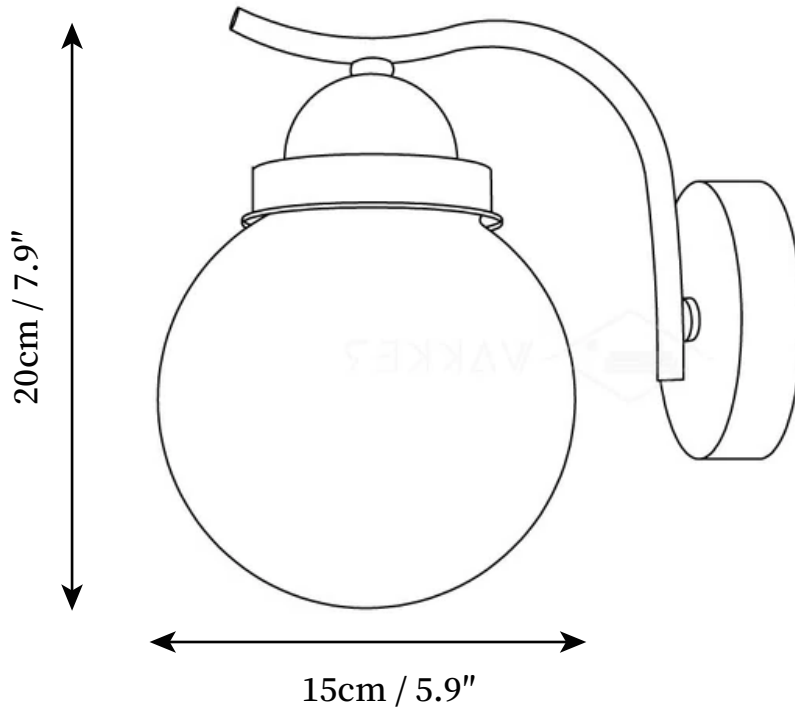

SPECIFICATION SHEET

SPECIFICATION DETAILS

*For custom options, consult factory for details

Fixture Dimensions	D 5.9" x H 7.9"
Light source	E14
Wattage	40W
Voltage	AC 110-240V
Color Temperature	Based on the purchase of light bulbs
CRI(Ra)	80CRI
Mounting	Wall
Driver Required	No
Optional Color Temps	Buy bulbs as needed
LED Rated Life	Based on bulb life (we do not supply bulbs)
Dimming	Dimming is not supported
Finishes	Copper plated, Chrome
Shade Details	White, Beige, Pale Pink
Material	Iron, Metal, Glass
Wire Length	No
Wire Type	No