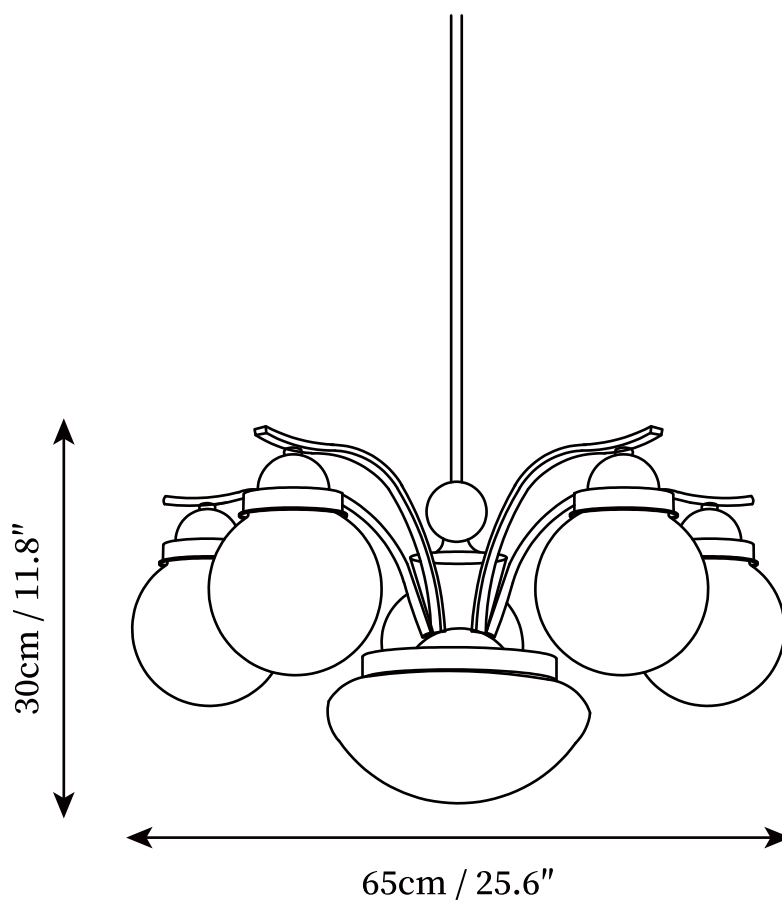

SPECIFICATION SHEET

SPECIFICATION DETAILS

*For custom options, consult factory for details

Fixture Dimensions	D 25.6" x H 11.8" (6heads)
Light source	E14 (bulb not included)
Wattage	MAX 15W incandescent bulb or LED equivalent.
Voltage	AC 110-240V
Mounting	Hardwired.
Dimming	Compatible with dimmable bulbs (bulb not included)
Control method	Compatible with common wall switches (not included)
Finishes	Copper plated, Chrome.
Glass Color	White, Beige, Pale Pink.
Material	Iron, Metal, Glass
Rod Length	Suspension rod is 19.7", Can be changed upon request.