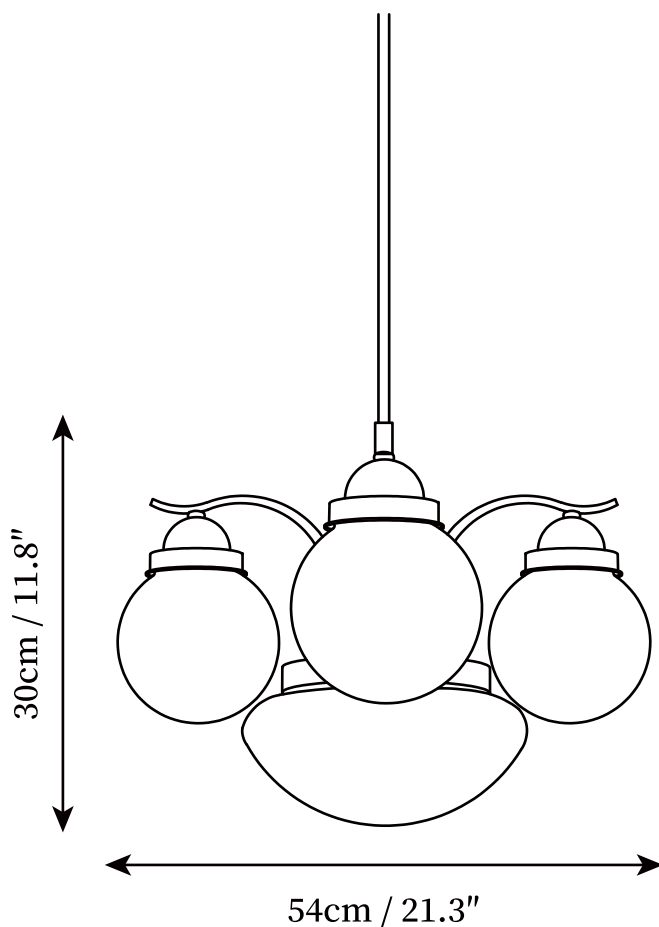

## SPECIFICATION DETAILS

\*For custom options, consult factory for details

|                           |   |
|---------------------------|---|
| <b>Fixture Dimensions</b> | D 21.3" x H 11.8" (4heads)                            |
| <b>Light source</b>       | E14 (bulb not included)                               |
| <b>Wattage</b>            | MAX 15W incandescent bulb or LED equivalent.          |
| <b>Voltage</b>            | AC 110-240V   |
| <b>Mounting</b>           | Hardwired.  |
| <b>Dimming</b>            | Compatible with dimmable bulbs (bulb not included)    |
| <b>Control method</b>     | Compatible with common wall switches(not included)    |
| <b>Finishes</b>           | Copper plated, Chrome.                                |
| <b>Glass Color</b>        | White, Beige, Pale Pink.                              |
| <b>Material</b>           | Iron, Metal, Glass                                    |
| <b>Rod Length</b>         | Suspension rod is 19.7", Can be changed upon request. |