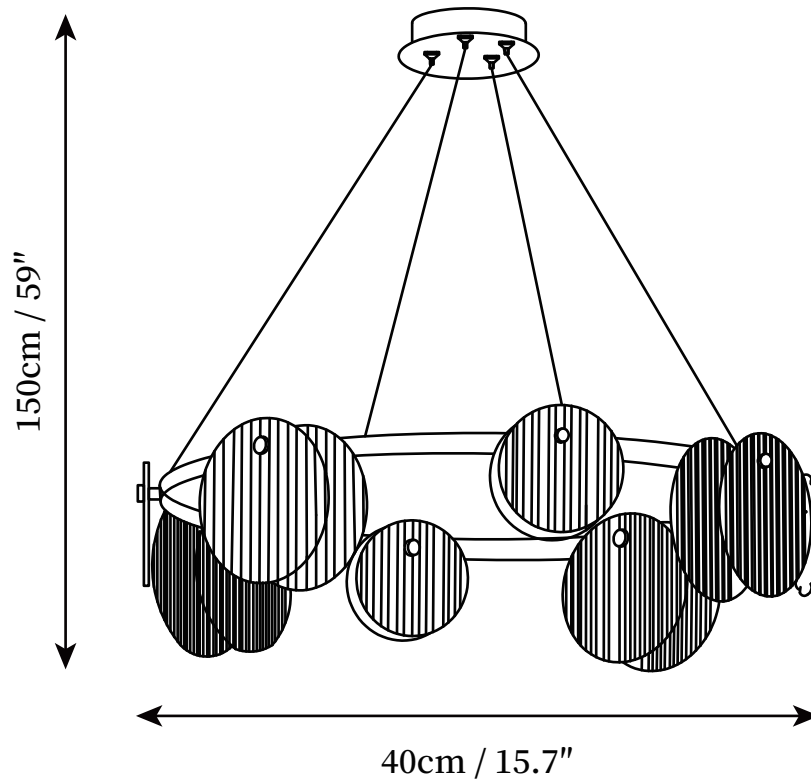

SPECIFICATION SHEET

SPECIFICATION DETAILS

*For custom options, consult factory for details

Fixture Dimensions	D 15.7" x H 59"
Light source	Integrated LED
Wattage	20W
Voltage	AC 110-240V
Color Temperature	3000k
CRI(Ra)	80CRI
Mounting	Ceiling
Driver Required	Yes
Optional Color Temps	Warm Light (3000K), Neutral Light (4500K), Cool Light (6000K)
LED Rated Life	30000hours
Dimming	Dimming is not supported
Finishes	Black
Shade Details	Smokey gray
Material	Metal, Iron, Glass
Wire Length	59"
Wire Type	Clear Coaxial Wire

SPECIFICATION SHEET

SPECIFICATION DETAILS

*For custom options, consult factory for details

Fixture Dimensions	D 23.6" x H 59"
Light source	Integrated LED
Wattage	30W
Voltage	AC 110-240V
Color Temperature	3000k
CRI(Ra)	80CRI
Mounting	Ceiling
Driver Required	Yes
Optional Color Temps	Warm Light (3000K), Neutral Light (4500K), Cool Light (6000K)
LED Rated Life	30000hours
Dimming	Dimming is not supported
Finishes	Black
Shade Details	Smokey gray
Material	Metal, Iron, Glass
Wire Length	59"
Wire Type	Clear Coaxial Wire
