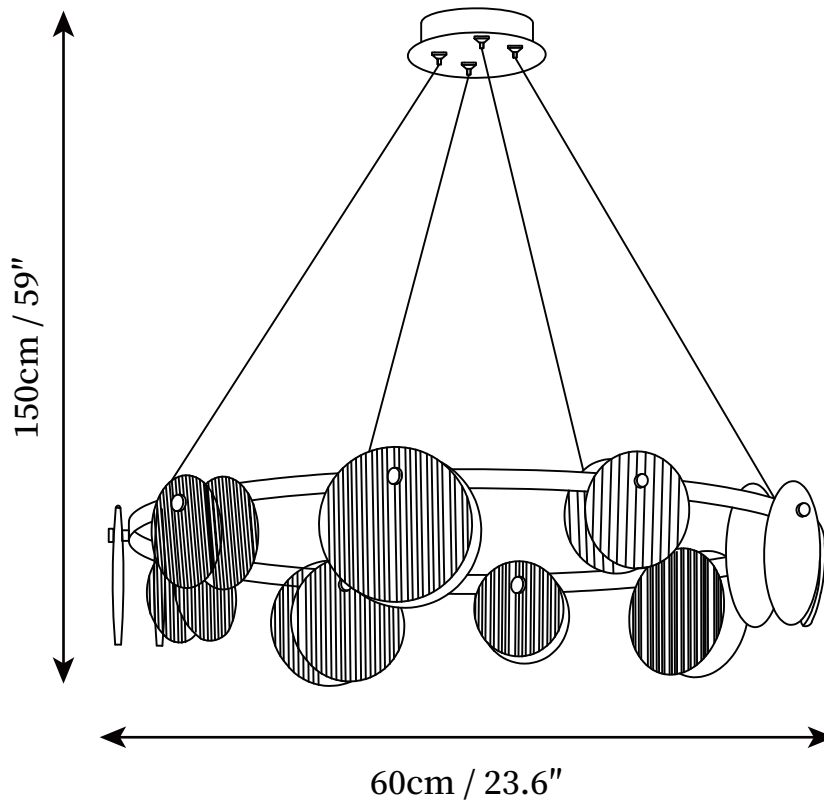

SPECIFICATION SHEET

SPECIFICATION DETAILS

*For custom options, consult factory for details

Fixture Dimensions	D 15.7" x H 59"
Light source	Integrated LED
Wattage	20W
Voltage	AC 110-240V
Color Temperature	3000k
CRI(Ra)	80CRI
Mounting	Ceiling
Driver Required	Yes
Optional Color Temps	Warm Light (3000K), Neutral Light (4500K), Cool Light (6000K)
LED Rated Life	30000hours
Dimming	Dimming is not supported
Finishes	Black
Shade Details	Smokey gray
Material	Metal, Iron, Glass
Wire Length	59"
Wire Type	Clear Coaxial Wire

SPECIFICATION SHEET

SPECIFICATION DETAILS

*For custom options, consult factory for details

Fixture Dimensions	D 23.6" x H 59"
Light source	Integrated LED
Wattage	30W
Voltage	AC 110-240V
Color Temperature	3000k
CRI(Ra)	80CRI
Mounting	Ceiling
Driver Required	Yes
Optional Color Temps	Warm Light (3000K), Neutral Light (4500K), Cool Light (6000K)
LED Rated Life	30000hours
Dimming	Dimming is not supported
Finishes	Black
Shade Details	Smokey gray
Material	Metal, Iron, Glass
Wire Length	59"
Wire Type	Clear Coaxial Wire
