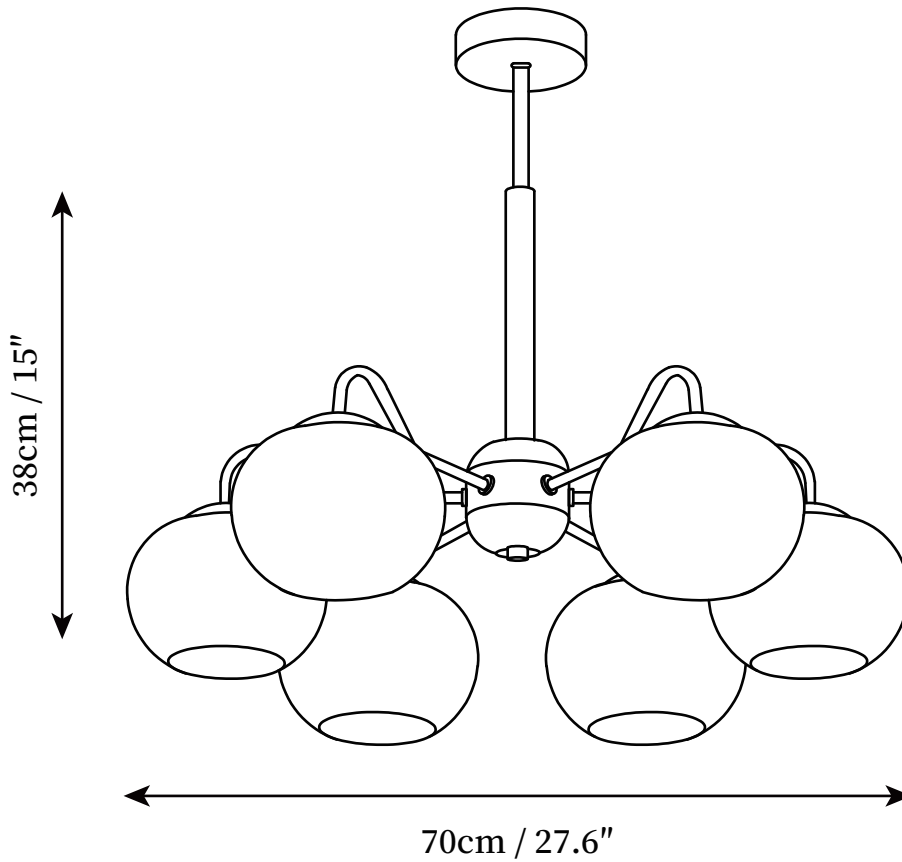

SPECIFICATION SHEET

SPECIFICATION DETAILS

*For custom options, consult factory for details

Fixture Dimensions	D 22.8" x H 15"
Light source	E26 or E27
Wattage	Max 40W
Voltage	AC 110-240V
Color Temperature	Based on the purchase of light bulbs
CRI(Ra)	80CRI
Mounting	Ceiling
Driver Required	NO
Optional Color Temps	Buy bulbs as needed
LED Rated Life	Based on bulb life (we do not supply bulbs)
Dimming	Dimming is not supported
Finishes	Brass&Wood
Shade Details	White
Material	Wooden, Brass, Glass
Rod Length	Suspension rod length 50cm/19.7"
Rod Type	Brass / Rod

SPECIFICATION SHEET

SPECIFICATION DETAILS

*For custom options, consult factory for details

Fixture Dimensions	D 27.6" x H 15"
Light source	E26 or E27
Wattage	Max 40W
Voltage	AC 110-240V
Color Temperature	Based on the purchase of light bulbs
CRI(Ra)	80CRI
Mounting	Ceiling
Driver Required	NO
Optional Color Temps	Buy bulbs as needed
LED Rated Life	Based on bulb life (we do not supply bulbs)
Dimming	Dimming is not supported
Finishes	Brass&Wood
Shade Details	White
Material	Wooden, Brass, Glass
Rod Length	Suspension rod length 50cm/19.7"
Rod Type	Brass / Rod