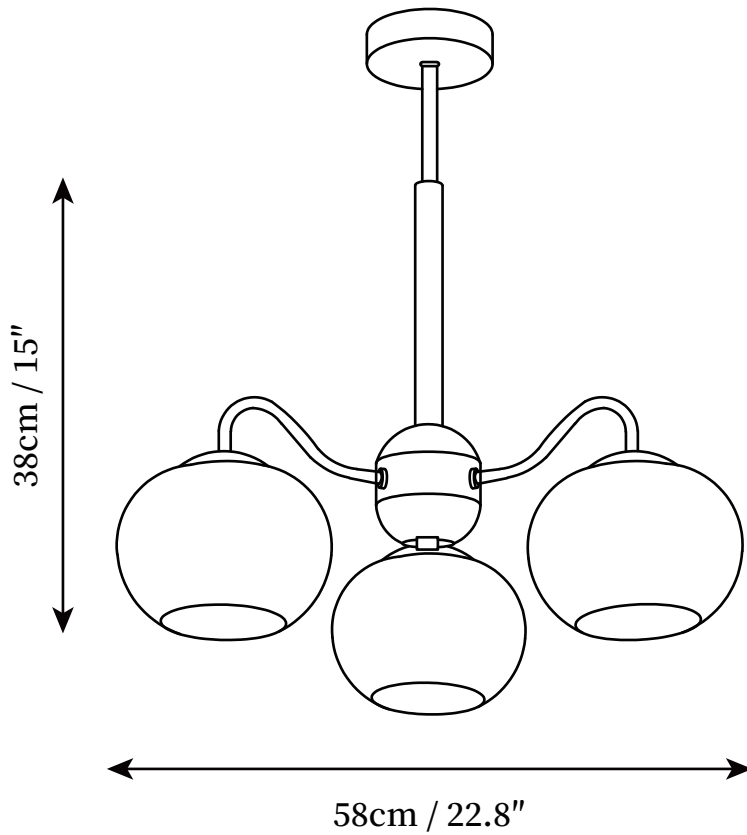

SPECIFICATION SHEET

SPECIFICATION DETAILS

*For custom options, consult factory for details

Fixture Dimensions	D 22.8" x H 15"
Light source	E26 or E27
Wattage	Max 40W
Voltage	AC 110-240V
Color Temperature	Based on the purchase of light bulbs
CRI(Ra)	80CRI
Mounting	Ceiling
Driver Required	NO
Optional Color Temps	Buy bulbs as needed
LED Rated Life	Based on bulb life (we do not supply bulbs)
Dimming	Dimming is not supported
Finishes	Brass&Wood
Shade Details	White
Material	Wooden, Brass, Glass
Rod Length	Suspension rod length 50cm/19.7"
Rod Type	Brass / Rod

SPECIFICATION SHEET

SPECIFICATION DETAILS

*For custom options, consult factory for details

Fixture Dimensions	D 27.6" x H 15"
Light source	E26 or E27
Wattage	Max 40W
Voltage	AC 110-240V
Color Temperature	Based on the purchase of light bulbs
CRI(Ra)	80CRI
Mounting	Ceiling
Driver Required	NO
Optional Color Temps	Buy bulbs as needed
LED Rated Life	Based on bulb life (we do not supply bulbs)
Dimming	Dimming is not supported
Finishes	Brass&Wood
Shade Details	White
Material	Wooden, Brass, Glass
Rod Length	Suspension rod length 50cm/19.7"
Rod Type	Brass / Rod