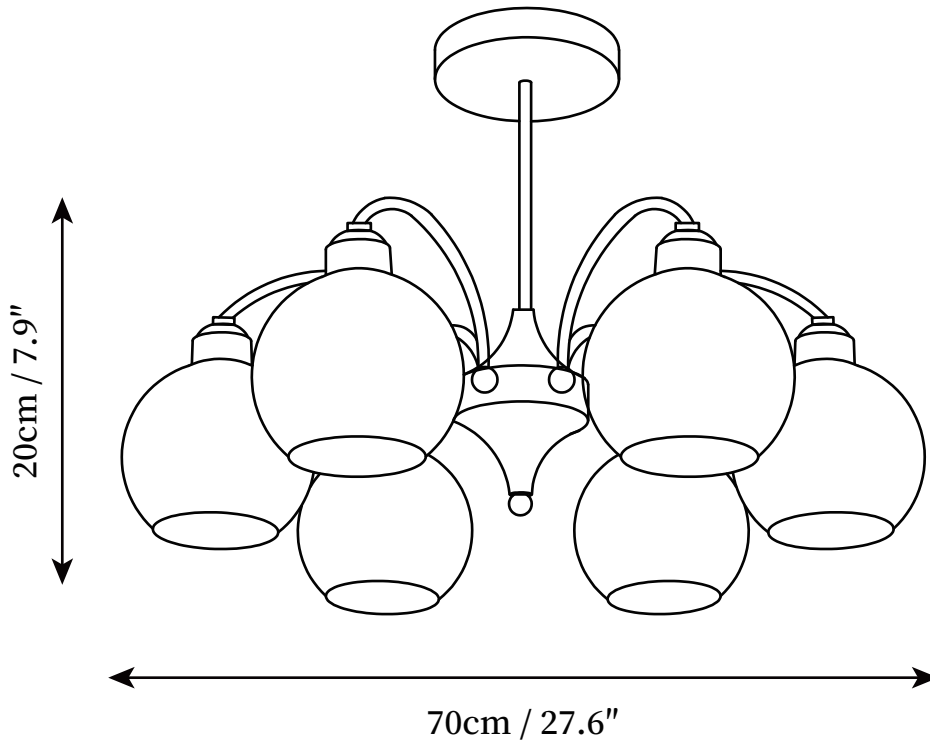

SPECIFICATION SHEET

SPECIFICATION DETAILS

*For custom options, consult factory for details

Fixture Dimensions	D 27.6" x H 7.9"
Light source	E26 or E27
Wattage	Max 40W
Voltage	AC 110-240V
Color Temperature	Based on the purchase of light bulbs
CRI(Ra)	80CRI
Mounting	Ceiling
Driver Required	NO
Optional Color Temps	Buy bulbs as needed
LED Rated Life	Based on bulb life (we do not supply bulbs)
Dimming	Dimming is not supported
Finishes	Copper plated
Shade Details	White
Material	Iron, Glass, Metal
Rod Length	Hanging chain 50cm / 19.7"
Rod Type	Copper plated / Rod

SPECIFICATION SHEET

SPECIFICATION DETAILS

*For custom options, consult factory for details

Fixture Dimensions	D 35.4" x H 7.9"
Light source	E26 or E27
Wattage	Max 40W
Voltage	AC 110-240V
Color Temperature	Based on the purchase of light bulbs
CRI(Ra)	80CRI
Mounting	Ceiling
Driver Required	NO
Optional Color Temps	Buy bulbs as needed
LED Rated Life	Based on bulb life (we do not supply bulbs)
Dimming	Dimming is not supported
Finishes	Copper plated
Shade Details	White
Material	Iron, Glass, Metal
Rod Length	Hanging chain 50cm / 19.7"
Rod Type	Copper plated / Rod

SPECIFICATION SHEET

SPECIFICATION DETAILS

*For custom options, consult factory for details

Fixture Dimensions	D 43.3" x H 7.9"
Light source	E26 or E27
Wattage	Max 40W
Voltage	AC 110-240V
Color Temperature	Based on the purchase of light bulbs
CRI(Ra)	80CRI
Mounting	Ceiling
Driver Required	NO
Optional Color Temps	Buy bulbs as needed
LED Rated Life	Based on bulb life (we do not supply bulbs)
Dimming	Dimming is not supported
Finishes	Copper plated
Shade Details	White
Material	Iron, Glass, Metal
Rod Length	Hanging chain 50cm / 19.7"
Rod Type	Copper plated / Rod