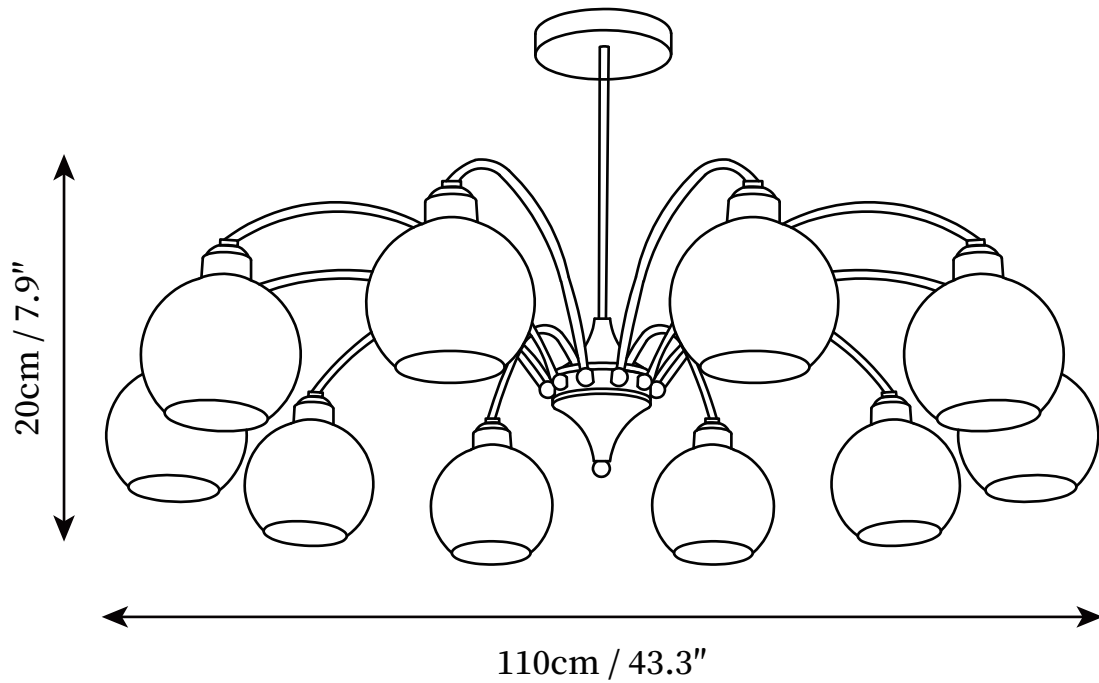

SPECIFICATION SHEET

SPECIFICATION DETAILS

*For custom options, consult factory for details

Fixture Dimensions	D 27.6" x H 7.9"
Light source	E26 or E27
Wattage	Max 40W
Voltage	AC 110-240V
Color Temperature	Based on the purchase of light bulbs
CRI(Ra)	80CRI
Mounting	Ceiling
Driver Required	NO
Optional Color Temps	Buy bulbs as needed
LED Rated Life	Based on bulb life (we do not supply bulbs)
Dimming	Dimming is not supported
Finishes	Copper plated
Shade Details	White
Material	Iron, Glass, Metal
Rod Length	Hanging chain 50cm / 19.7"
Rod Type	Copper plated / Rod

SPECIFICATION SHEET

SPECIFICATION DETAILS

*For custom options, consult factory for details

Fixture Dimensions	D 35.4" x H 7.9"
Light source	E26 or E27
Wattage	Max 40W
Voltage	AC 110-240V
Color Temperature	Based on the purchase of light bulbs
CRI(Ra)	80CRI
Mounting	Ceiling
Driver Required	NO
Optional Color Temps	Buy bulbs as needed
LED Rated Life	Based on bulb life (we do not supply bulbs)
Dimming	Dimming is not supported
Finishes	Copper plated
Shade Details	White
Material	Iron, Glass, Metal
Rod Length	Hanging chain 50cm / 19.7"
Rod Type	Copper plated / Rod

SPECIFICATION SHEET

SPECIFICATION DETAILS

*For custom options, consult factory for details

Fixture Dimensions	D 43.3" x H 7.9"
Light source	E26 or E27
Wattage	Max 40W
Voltage	AC 110-240V
Color Temperature	Based on the purchase of light bulbs
CRI(Ra)	80CRI
Mounting	Ceiling
Driver Required	NO
Optional Color Temps	Buy bulbs as needed
LED Rated Life	Based on bulb life (we do not supply bulbs)
Dimming	Dimming is not supported
Finishes	Copper plated
Shade Details	White
Material	Iron, Glass, Metal
Rod Length	Hanging chain 50cm / 19.7"
Rod Type	Copper plated / Rod