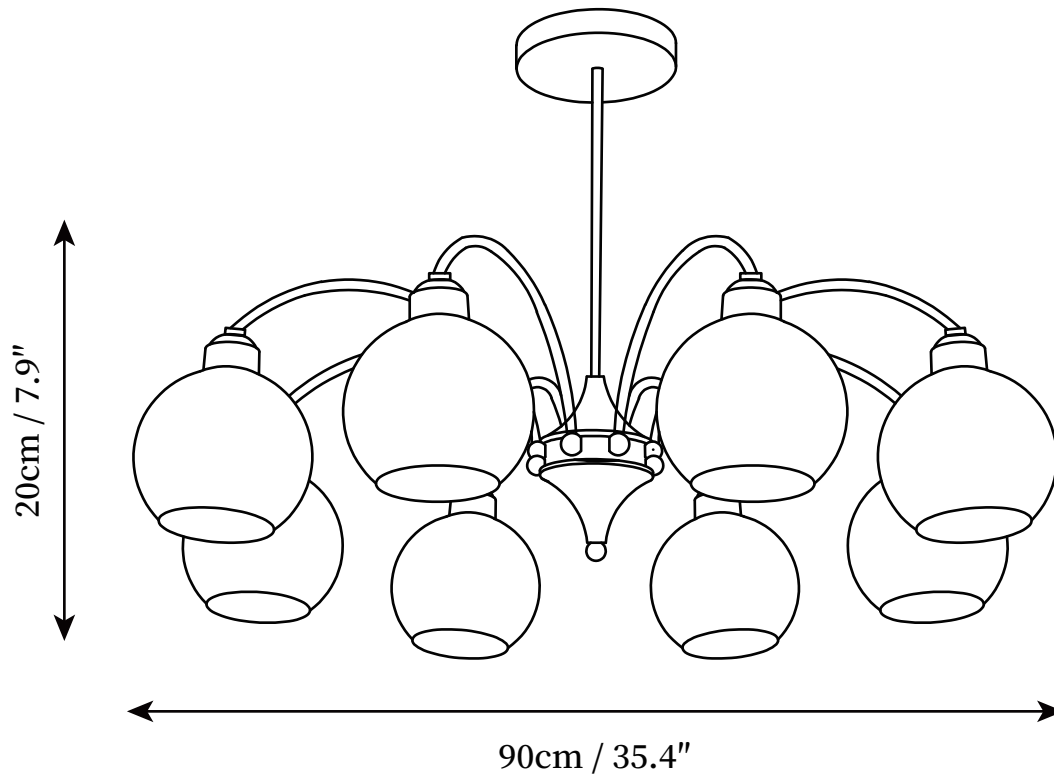

SPECIFICATION SHEET

SPECIFICATION DETAILS

*For custom options, consult factory for details

Fixture Dimensions	D 27.6" x H 7.9"
Light source	E26 or E27
Wattage	Max 40W
Voltage	AC 110-240V
Color Temperature	Based on the purchase of light bulbs
CRI(Ra)	80CRI
Mounting	Ceiling
Driver Required	NO
Optional Color Temps	Buy bulbs as needed
LED Rated Life	Based on bulb life (we do not supply bulbs)
Dimming	Dimming is not supported
Finishes	Copper plated
Shade Details	White
Material	Iron, Glass, Metal
Rod Length	Hanging chain 50cm / 19.7"
Rod Type	Copper plated / Rod

SPECIFICATION SHEET

SPECIFICATION DETAILS

*For custom options, consult factory for details

Fixture Dimensions	D 35.4" x H 7.9"
Light source	E26 or E27
Wattage	Max 40W
Voltage	AC 110-240V
Color Temperature	Based on the purchase of light bulbs
CRI(Ra)	80CRI
Mounting	Ceiling
Driver Required	NO
Optional Color Temps	Buy bulbs as needed
LED Rated Life	Based on bulb life (we do not supply bulbs)
Dimming	Dimming is not supported
Finishes	Copper plated
Shade Details	White
Material	Iron, Glass, Metal
Rod Length	Hanging chain 50cm / 19.7"
Rod Type	Copper plated / Rod

SPECIFICATION SHEET

SPECIFICATION DETAILS

*For custom options, consult factory for details

Fixture Dimensions	D 43.3" x H 7.9"
Light source	E26 or E27
Wattage	Max 40W
Voltage	AC 110-240V
Color Temperature	Based on the purchase of light bulbs
CRI(Ra)	80CRI
Mounting	Ceiling
Driver Required	NO
Optional Color Temps	Buy bulbs as needed
LED Rated Life	Based on bulb life (we do not supply bulbs)
Dimming	Dimming is not supported
Finishes	Copper plated
Shade Details	White
Material	Iron, Glass, Metal
Rod Length	Hanging chain 50cm / 19.7"
Rod Type	Copper plated / Rod