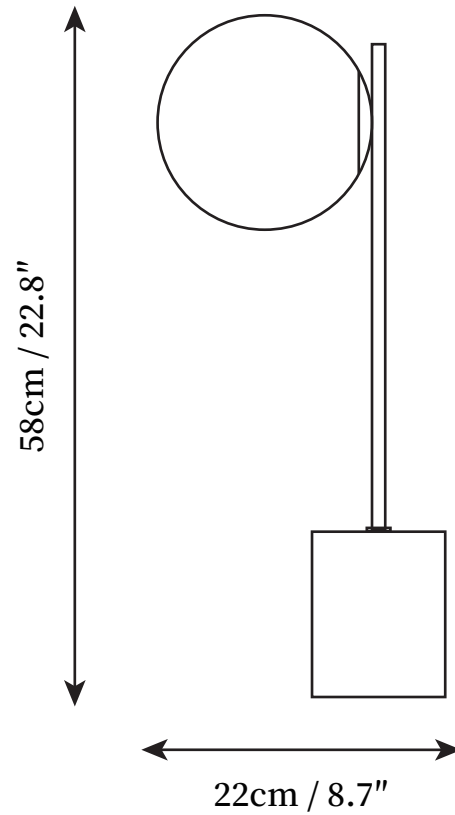

SPECIFICATION SHEET

SPECIFICATION DETAILS

*For custom options, consult factory for details

Fixture Dimensions	D 8.7" x H 22.8"
Light source	E26 or E27
Wattage	Max 40W
Voltage	AC 110-240V
Color Temperature	Based on the purchase of light bulbs
CRI(Ra)	80CRI
Mounting	Table
Driver Required	NO
Optional Color Temps	Buy bulbs as needed
LED Rated Life	Based on bulb life (we do not supply bulbs)
Dimming	Dimming is not supported
Finishes	Gold
Shade Details	White
Material	Iron, Metal, Glass, Marble
Wire Length	59"
Wire Type	Wire with switch plug