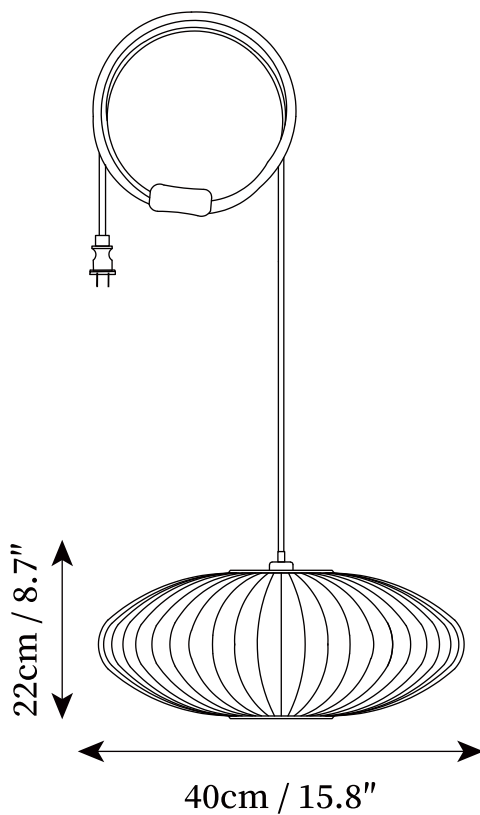

SPECIFICATION SHEET

SPECIFICATION DETAILS

*For custom options, consult factory for details

Fixture Dimensions	D 15.7" x H 8.7", D 19.7" x H 9.8"
Light source	E26 or E27 (bulb not included).
Wattage	MAX 40W incandescent bulb or LED equivalent.
Voltage	AC 110-240V
Finishes	White.
Shade Details	White.
Material	Polymer, Steel wire.
Wire Length	The standard length of the cord is 180" (457 cm), the length is adjustable.

SPECIFICATION SHEET

SPECIFICATION DETAILS

*For custom options, consult factory for details

Fixture Dimensions	D 15.7" x H 8.7", D 19.7" x H 8.7"
Light source	E26 or E27 (bulb not included).
Wattage	MAX 40W incandescent bulb or LED equivalent.
Voltage	AC 110-240V
Finishes	White.
Shade Details	White.
Material	Polymer, Steel wire.
Wire Length	The standard length of the cord is 180" (457 cm), the length is adjustable.

SPECIFICATION SHEET

SPECIFICATION DETAILS

*For custom options, consult factory for details

Fixture Dimensions	D 7.9" x H 15.7"
Light source	E26 or E27 (bulb not included).
Wattage	MAX 40W incandescent bulb or LED equivalent.
Voltage	AC 110-240V
Finishes	White.
Shade Details	White.
Material	Polymer, Steel wire.
Wire Length	The standard length of the cord is 180" (457 cm), the length is adjustable.

SPECIFICATION SHEET

SPECIFICATION DETAILS

*For custom options, consult factory for details

Fixture Dimensions	D 11.8" x H 11", D 15.7" x H 14.2"
Light source	E26 or E27 (bulb not included).
Wattage	MAX 40W incandescent bulb or LED equivalent.
Voltage	AC 110-240V
Finishes	White.
Shade Details	White.
Material	Polymer, Steel wire.
Wire Length	The standard length of the cord is 180" (457 cm), the length is adjustable.