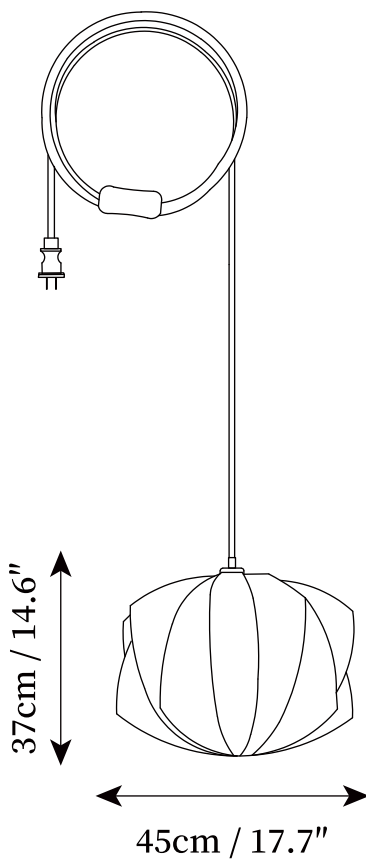

SPECIFICATION SHEET

SPECIFICATION DETAILS

*For custom options, consult factory for details

Fixture Dimensions	D 17.7" x H 14.6"
Light source	E26 or E27 (bulb not included).
Wattage	MAX 40W incandescent bulb or LED equivalent.
Voltage	AC 110-240V
Finishes	White.
Shade Details	White.
Material	Polymer, Steel wire.
Wire Length	The standard length of the cord is 180" (457 cm), the length is adjustable.