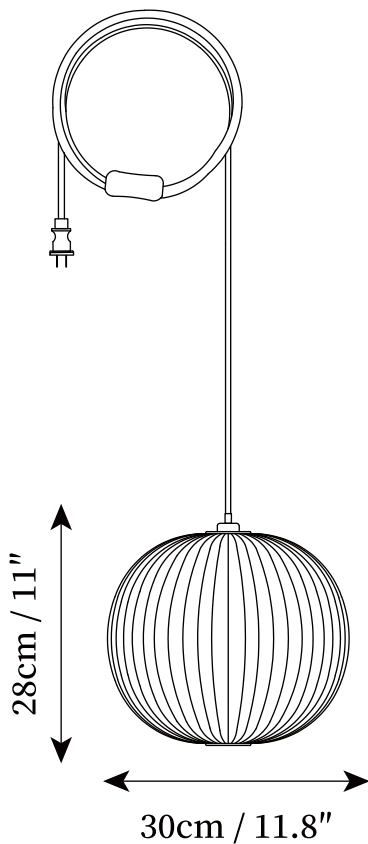

SPECIFICATION SHEET

SPECIFICATION DETAILS

*For custom options, consult factory for details

Fixture Dimensions	D 15.7" x H 8.7", D 19.7" x H 9.8"
Light source	E26 or E27 (bulb not included).
Wattage	MAX 40W incandescent bulb or LED equivalent.
Voltage	AC 110-240V
Finishes	White.
Shade Details	White.
Material	Polymer, Steel wire.
Wire Length	The standard length of the cord is 180" (457 cm), the length is adjustable.

SPECIFICATION SHEET

SPECIFICATION DETAILS

*For custom options, consult factory for details

Fixture Dimensions	D 15.7" x H 8.7", D 19.7" x H 8.7"
Light source	E26 or E27 (bulb not included).
Wattage	MAX 40W incandescent bulb or LED equivalent.
Voltage	AC 110-240V
Finishes	White.
Shade Details	White.
Material	Polymer, Steel wire.
Wire Length	The standard length of the cord is 180" (457 cm), the length is adjustable.

SPECIFICATION SHEET

SPECIFICATION DETAILS

*For custom options, consult factory for details

Fixture Dimensions	D 7.9" x H 15.7"
Light source	E26 or E27 (bulb not included).
Wattage	MAX 40W incandescent bulb or LED equivalent.
Voltage	AC 110-240V
Finishes	White.
Shade Details	White.
Material	Polymer, Steel wire.
Wire Length	The standard length of the cord is 180" (457 cm), the length is adjustable.

SPECIFICATION SHEET

SPECIFICATION DETAILS

*For custom options, consult factory for details

Fixture Dimensions	D 11.8" x H 11", D 15.7" x H 14.2"
Light source	E26 or E27 (bulb not included).
Wattage	MAX 40W incandescent bulb or LED equivalent.
Voltage	AC 110-240V
Finishes	White.
Shade Details	White.
Material	Polymer, Steel wire.
Wire Length	The standard length of the cord is 180" (457 cm), the length is adjustable.