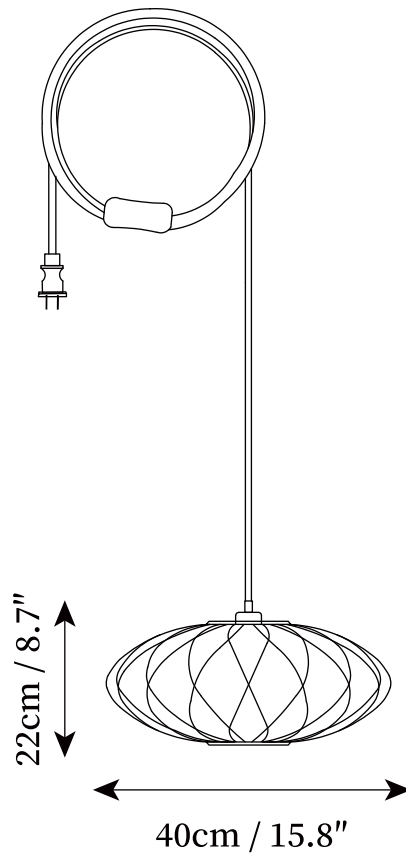

SPECIFICATION SHEET

SPECIFICATION DETAILS

*For custom options, consult factory for details

Fixture Dimensions	D 15.7" x H 8.7", D 19.7" x H 9.8"
Light source	E26 or E27 (bulb not included).
Wattage	MAX 40W incandescent bulb or LED equivalent.
Voltage	AC 110-240V
Finishes	White.
Shade Details	White.
Material	Polymer, Steel wire.
Wire Length	The standard length of the cord is 180" (457 cm), the length is adjustable.

SPECIFICATION SHEET

SPECIFICATION DETAILS

*For custom options, consult factory for details

Fixture Dimensions	D 15.7" x H 8.7", D 19.7" x H 8.7"
Light source	E26 or E27 (bulb not included).
Wattage	MAX 40W incandescent bulb or LED equivalent.
Voltage	AC 110-240V
Finishes	White.
Shade Details	White.
Material	Polymer, Steel wire.
Wire Length	The standard length of the cord is 180" (457 cm), the length is adjustable.

SPECIFICATION SHEET

SPECIFICATION DETAILS

*For custom options, consult factory for details

Fixture Dimensions	D 7.9" x H 15.7"
Light source	E26 or E27 (bulb not included).
Wattage	MAX 40W incandescent bulb or LED equivalent.
Voltage	AC 110-240V
Finishes	White.
Shade Details	White.
Material	Polymer, Steel wire.
Wire Length	The standard length of the cord is 180" (457 cm), the length is adjustable.

SPECIFICATION SHEET

SPECIFICATION DETAILS

*For custom options, consult factory for details

Fixture Dimensions	D 11.8" x H 11", D 15.7" x H 14.2"
Light source	E26 or E27 (bulb not included).
Wattage	MAX 40W incandescent bulb or LED equivalent.
Voltage	AC 110-240V
Finishes	White.
Shade Details	White.
Material	Polymer, Steel wire.
Wire Length	The standard length of the cord is 180" (457 cm), the length is adjustable.