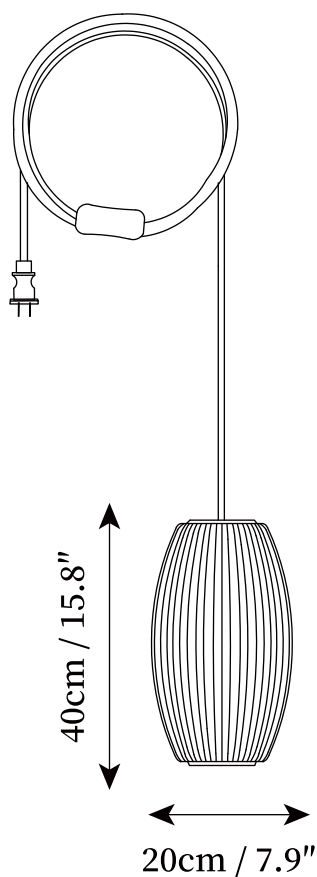

SPECIFICATION SHEET

SPECIFICATION DETAILS

*For custom options, consult factory for details

Fixture Dimensions	D 15.7" x H 8.7", D 19.7" x H 9.8"
Light source	E26 or E27 (bulb not included).
Wattage	MAX 40W incandescent bulb or LED equivalent.
Voltage	AC 110-240V
Finishes	White.
Shade Details	White.
Material	Polymer, Steel wire.
Wire Length	The standard length of the cord is 180" (457 cm), the length is adjustable.

SPECIFICATION SHEET

SPECIFICATION DETAILS

*For custom options, consult factory for details

Fixture Dimensions	D 15.7" x H 8.7", D 19.7" x H 8.7"
Light source	E26 or E27 (bulb not included).
Wattage	MAX 40W incandescent bulb or LED equivalent.
Voltage	AC 110-240V
Finishes	White.
Shade Details	White.
Material	Polymer, Steel wire.
Wire Length	The standard length of the cord is 180" (457 cm), the length is adjustable.

SPECIFICATION SHEET

SPECIFICATION DETAILS

*For custom options, consult factory for details

Fixture Dimensions	D 7.9" x H 15.7"
Light source	E26 or E27 (bulb not included).
Wattage	MAX 40W incandescent bulb or LED equivalent.
Voltage	AC 110-240V
Finishes	White.
Shade Details	White.
Material	Polymer, Steel wire.
Wire Length	The standard length of the cord is 180" (457 cm), the length is adjustable.

SPECIFICATION SHEET

SPECIFICATION DETAILS

*For custom options, consult factory for details

Fixture Dimensions	D 11.8" x H 11", D 15.7" x H 14.2"
Light source	E26 or E27 (bulb not included).
Wattage	MAX 40W incandescent bulb or LED equivalent.
Voltage	AC 110-240V
Finishes	White.
Shade Details	White.
Material	Polymer, Steel wire.
Wire Length	The standard length of the cord is 180" (457 cm), the length is adjustable.