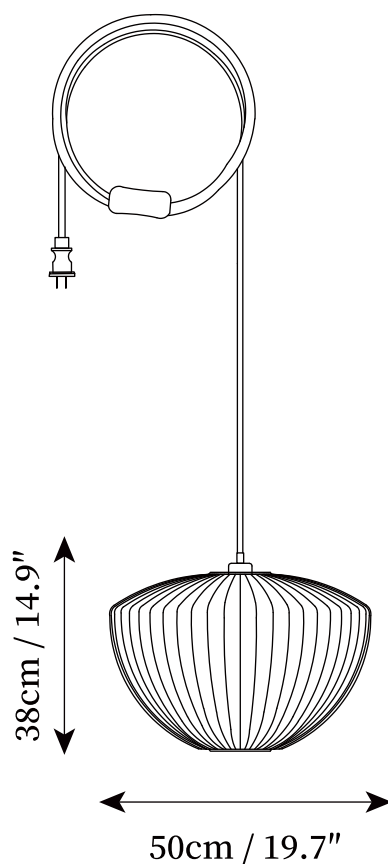

SPECIFICATION SHEET

SPECIFICATION DETAILS

*For custom options, consult factory for details

Fixture Dimensions	D 19.7" x H 14.6"
Light source	E26 or E27 (bulb not included).
Wattage	MAX 40W incandescent bulb or LED equivalent.
Voltage	AC 110-240V
Finishes	White.
Shade Details	White.
Material	Polymer, Steel wire.
Wire Length	The standard length of the cord is 180" (457 cm), the length is adjustable.